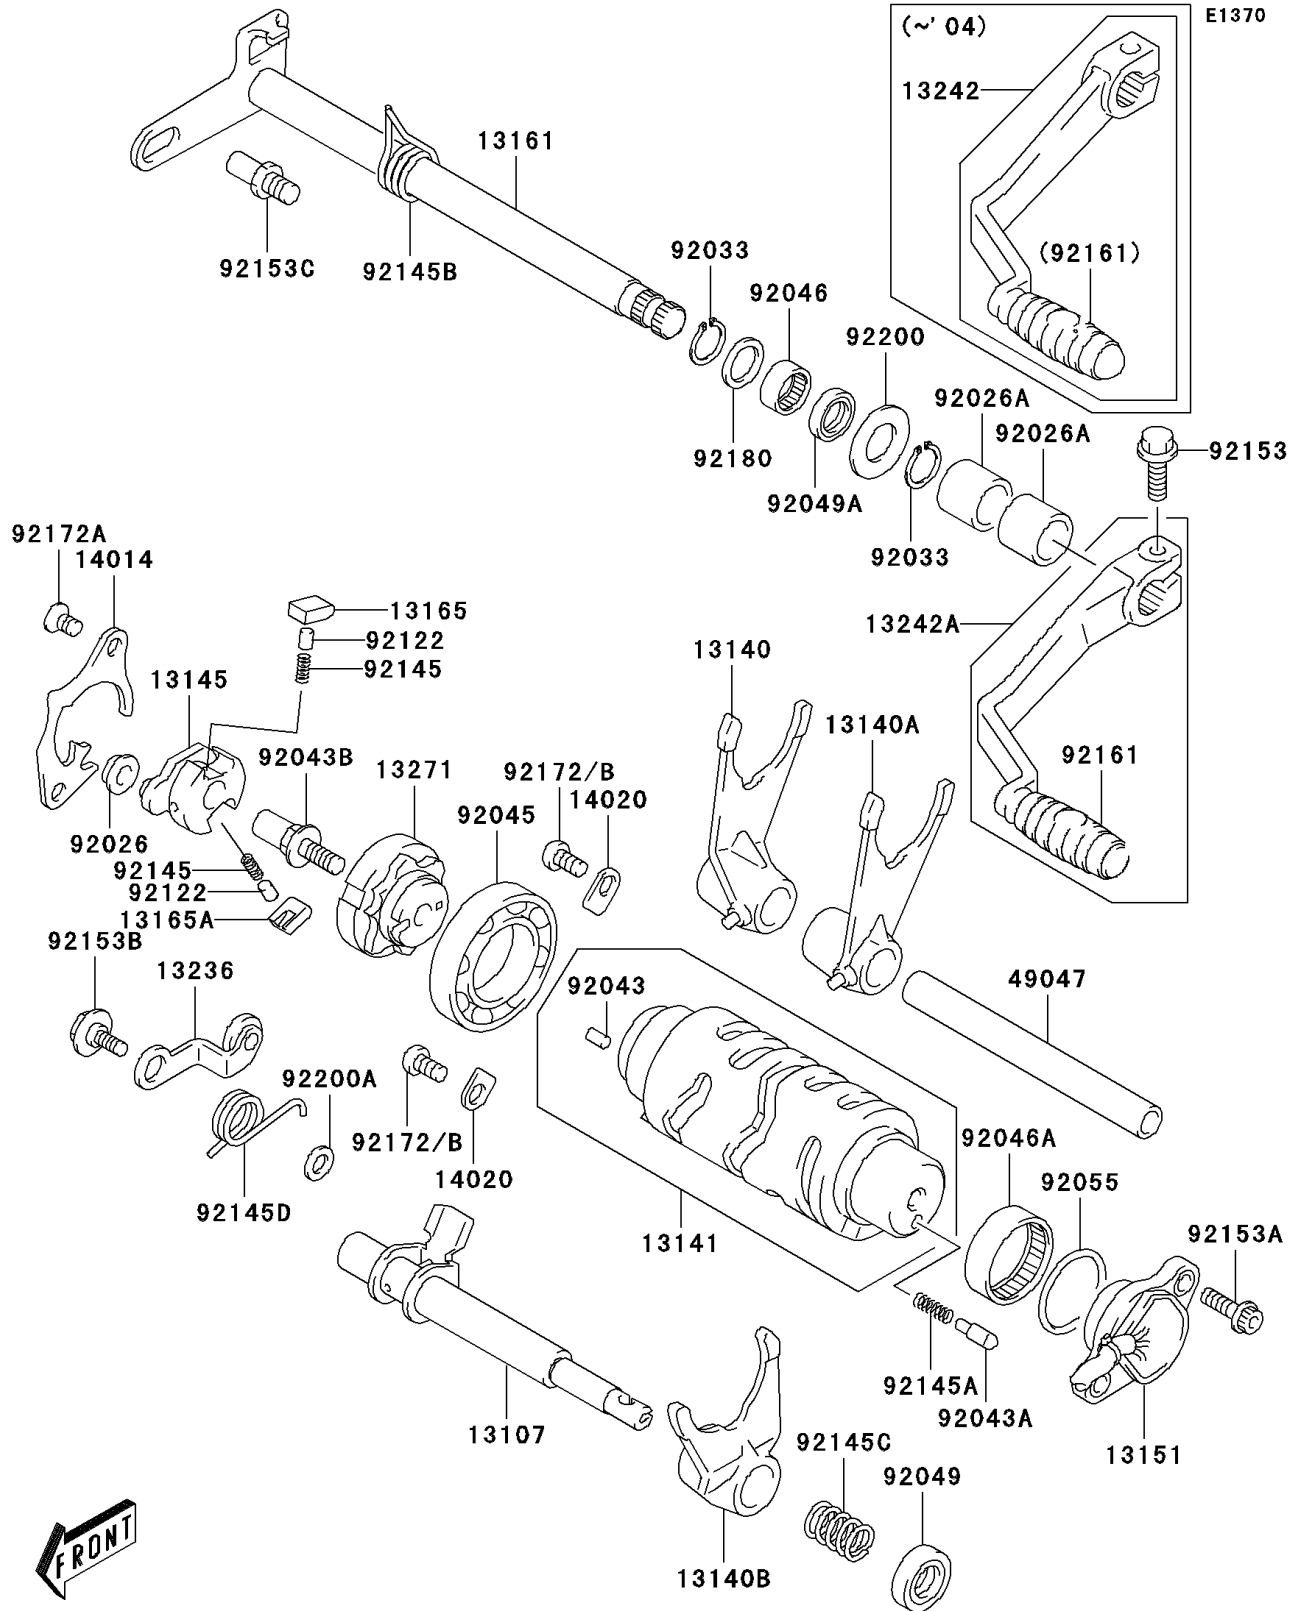

# 2004 KFX400 PARTS DIAGRAM

## Gear Change Mechanism

### Gear Change Mechanism

ITEM NAME	PART NUMBER	QUANTITY
SHAFT,REVERSE LOCK (Ref # 13107)	13107-S006	1
FORK-SHIFT (Ref # 13140)	13140-S008	1
FORK-SHIFT (Ref # 13140A)	13140-S009	1
FORK-SHIFT (Ref # 13140B)	13140-S010	1
DRUM-CHANGE (Ref # 13141)	13141-S005	1
CAM-CHANGE DRUM (Ref # 13145)	13145-S004	1
SWITCH-COMP (Ref # 13151)	13151-S002	1
LEVER-COMP-CHANGE SHAFT (Ref # 13161)	13161-S004	1
PAWL (Ref # 13165)	13165-S003	1
PAWL (Ref # 13165A)	13165-S004	1
LEVER-COMP,GEAR SHIFT (Ref # 13236)	13236-S005	1
LEVER-ASSY-CHANGE (Ref # 13242)	13242-S006	1
PLATE (Ref # 13271)	13271-S046	1
PLATE-POSITION (Ref # 14014)	14014-S004	1
RETAINER (Ref # 14020)	14020-S008	2
ROD-SHIFT (Ref # 49047)	49047-S004	1
SPACER,GEAR SHIFT CAM (Ref # 92026)	92026-S087	1
SPACER (Ref # 92026A)	92026-S089	2
RING-SNAP (Ref # 92033)	92033-S037	2
PIN,CAM STOPPER PLATE (Ref # 92043)	92043-S035	1
PIN,GEAR SHIFT (Ref # 92043A)	92043-S038	2
PIN,SHIFT CAM (Ref # 92043B)	92043-S041	1
BEARING-BALL,GEAR SHIFT (Ref # 92045)	92045-S047	1
BEARING-NEEDLE,14X20X12 (Ref # 92046)	92046-S008	1
BEARING-NEEDLE,GEAR SHIFT CAM (Ref # 92046A)	92046-S020	1
SEAL-OIL,REVERSE LOCK SHAFT (Ref # 92049)	92049-S049	1
SEAL-OIL,GEAR SHIFT (Ref # 92049A)	92049-S050	1
RING-O,26.2X2.4 (Ref # 92055)	92055-S055	1
ROLLER,5X8 (Ref # 92122)	92122-S005	2

### Gear Change Mechanism

ITEM NAME	PART NUMBER	QUANTITY
SPRING (Ref # 92145)	92145-S037	2
SPRING (Ref # 92145A)	92145-S089	2
SPRING (Ref # 92145B)	92145-S094	1
SPRING,REVERSE LOCK (Ref # 92145C)	92145-S101	1
SPRING (Ref # 92145D)	92145-S102	1
BOLT (Ref # 92153)	92153-S013	1
BOLT (Ref # 92153A)	92153-S252	2
BOLT,6X14.3 (Ref # 92153B)	92153-S285	1
BOLT (Ref # 92153C)	92153-S292	1
DAMPER,PEDAL (Ref # 92161)	92161-S093	1
SCREW (Ref # 92172A)	92172-S112	2
SCREW (Ref # 92172B)	92172-S170	2
SHIM,GEAR SHIFT (Ref # 92180)	92180-S045	1
WASHER,14X29X1.50 (Ref # 92200)	92200-S086	1
WASHER (Ref # 92200A)	92200-S127	1