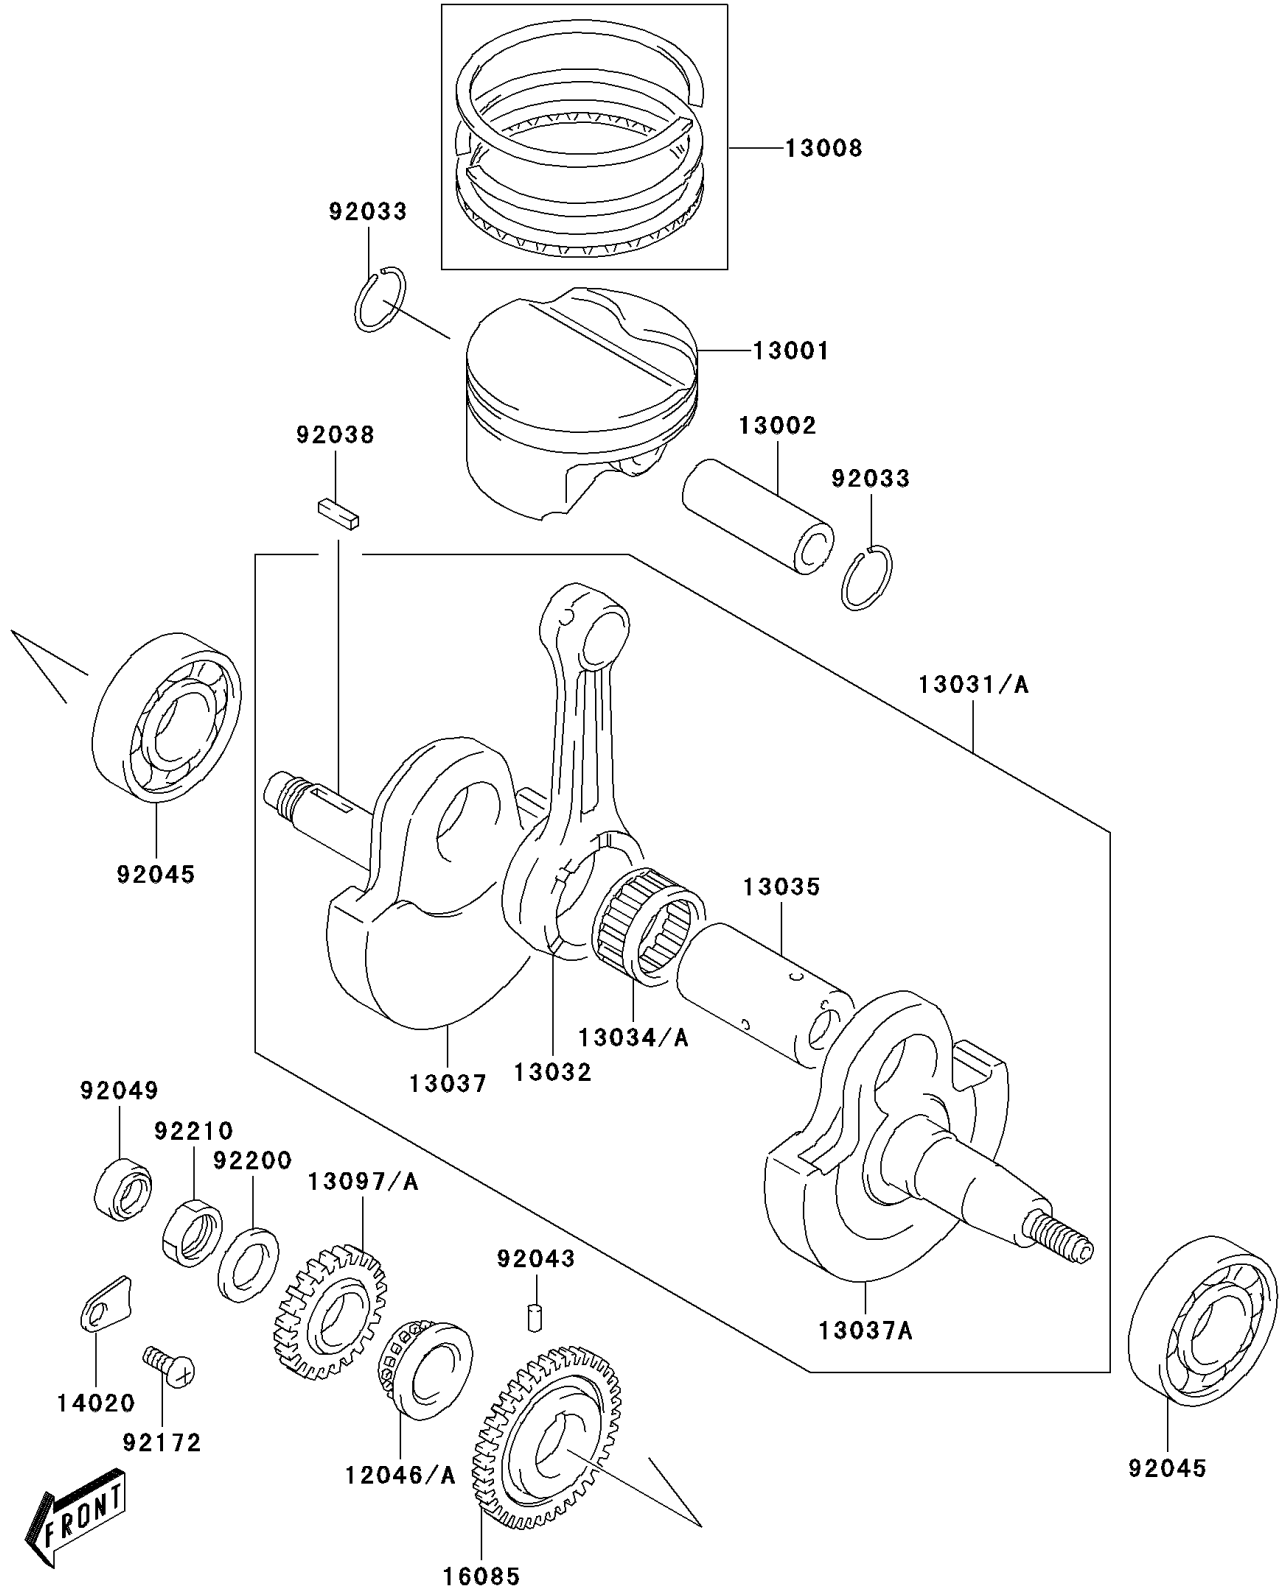

2004 KFX400 PARTS DIAGRAM

Crankshaft/Piston(s)

E1320

2004 KFX400 PARTS LIST

Crankshaft/Piston(s)

ITEM NAME	PART NUMBER	QUANTITY
SPROCKET,CAM CHAIN (Ref # 12046)	12046-S005	1
PISTON-ENGINE (Ref # 13001)	13001-S006	1
PIN-PISTON (Ref # 13002)	13002-S006	1
RING-SET-PISTON (Ref # 13008)	13008-S008	1
CRANKSHAFT-COMP (Ref # 13031)	13031-S006	1
ROD-CONNECTING (Ref # 13032)	13032-S007	1
BEARING-BIG END (Ref # 13034)	13034-S006	1
PIN-CRANK (Ref # 13035)	13035-S006	1
CRANKSHAFT,RH (Ref # 13037)	13037-S011	1
CRANKSHAFT,LH (Ref # 13037A)	13037-S012	1
GEAR-PRIMARY SPUR (Ref # 13097)	13097-S005	1
RETAINER (Ref # 14020)	14020-S009	1
GEAR,CRANK BALANCER (Ref # 16085)	16085-S004	1
RING-SNAP,PISTON PIN (Ref # 92033)	92033-S040	2
KEY,PRIMARY DRIVE GEAR (Ref # 92038)	92038-S006	1
PIN,5X8 (Ref # 92043)	92043-S008	1
BEARING-BALL,CRANKSHAFT (Ref # 92045)	92045-S054	2
SEAL-OIL,CRANKSHAFT,RH (Ref # 92049)	92049-S048	1
SCREW (Ref # 92172)	92172-S166	1
WASHER (Ref # 92200)	92200-S140	1
NUT,PRIMARY DRIVE GEAR (Ref # 92210)	92210-S102	1