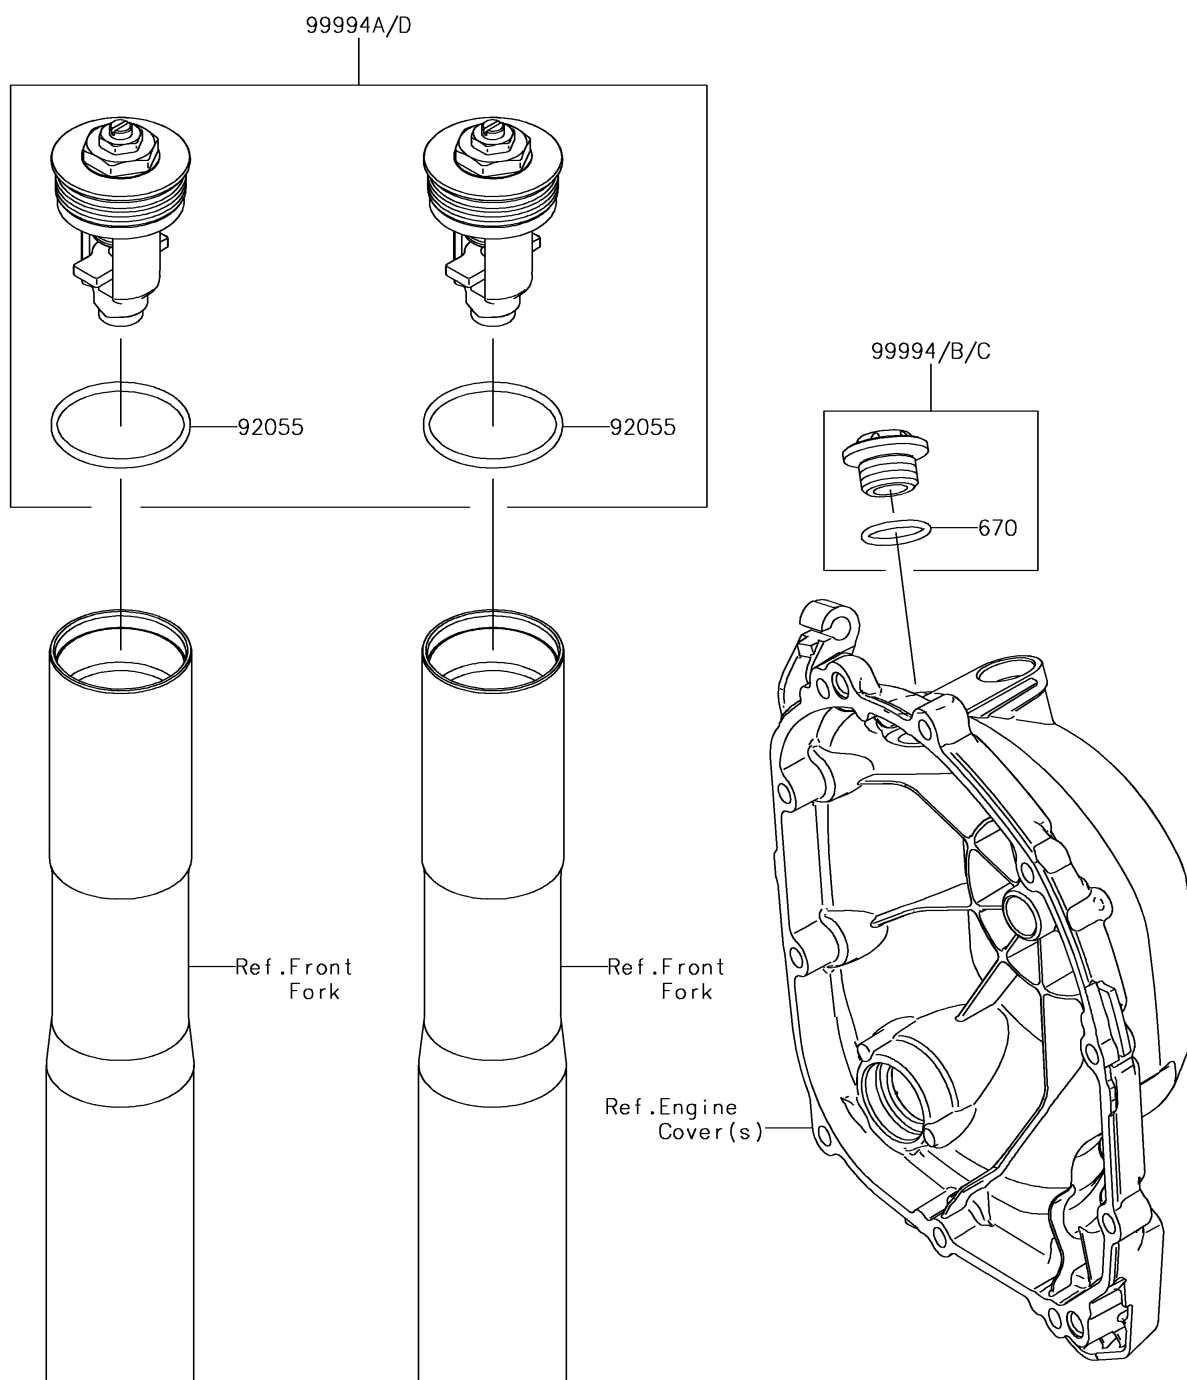

## 2018 Z900RS PARTS DIAGRAM

Accessory(Cap)

F2910G

## 2018 Z900RS PARTS LIST

Accessory(Cap)

ITEM NAME	PART NUMBER	QUANTITY
O RING,20MM (Ref # 670)	670B2020	1
RING-O (Ref # 92055)	92055-0145	1
KIT-ACC,OIL FILLER CAP,WHITE (Ref # 99994)	99994-1018	1
KIT-ACCESSORY,FORK CAP(BLACK) (Ref # 99994A)	99994-1019	1
KIT-ACC,OIL FILLER CAP,BLACK (Ref # 99994B)	99994-1105	1
KIT-ACC,OIL FILLER CAP,GOLD (Ref # 99994C)	99994-1106	1
KIT-ACCESSORY,FORK CAP(GOLD) (Ref # 99994D)	99994-1108	1