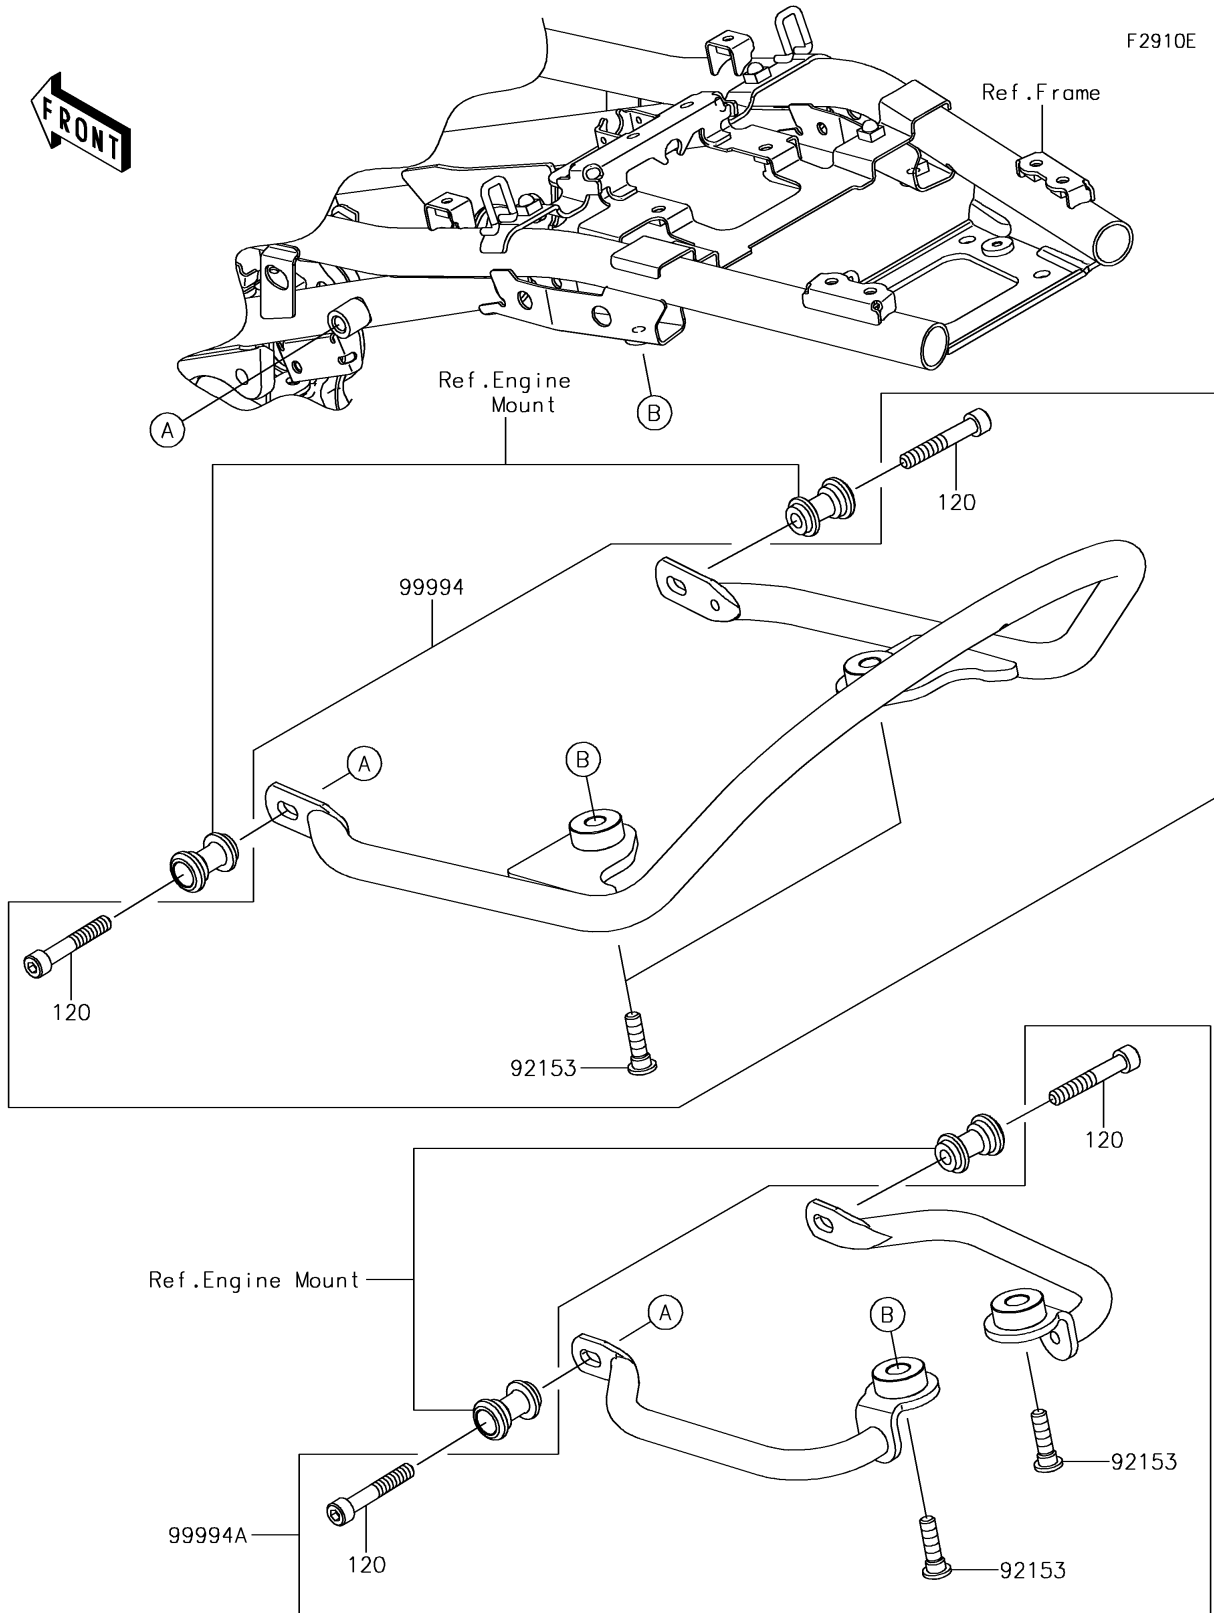

## 2018 Z900RS PARTS DIAGRAM

Accessory(Grip)

## 2018 Z900RS PARTS LIST

Accessory(Grip)

ITEM NAME	PART NUMBER	QUANTITY
BOLT-SOCKET,8X50 (Ref # 120)	120CC0850	1
BOLT,SOCKET,8X30 (Ref # 92153)	92153-1624	1
KIT-ACCESSORY,GRAB BAR (Ref # 99994)	99994-1013	1
KIT-ACCESSORY,SIDE GRIP (Ref # 99994A)	99994-1014	1