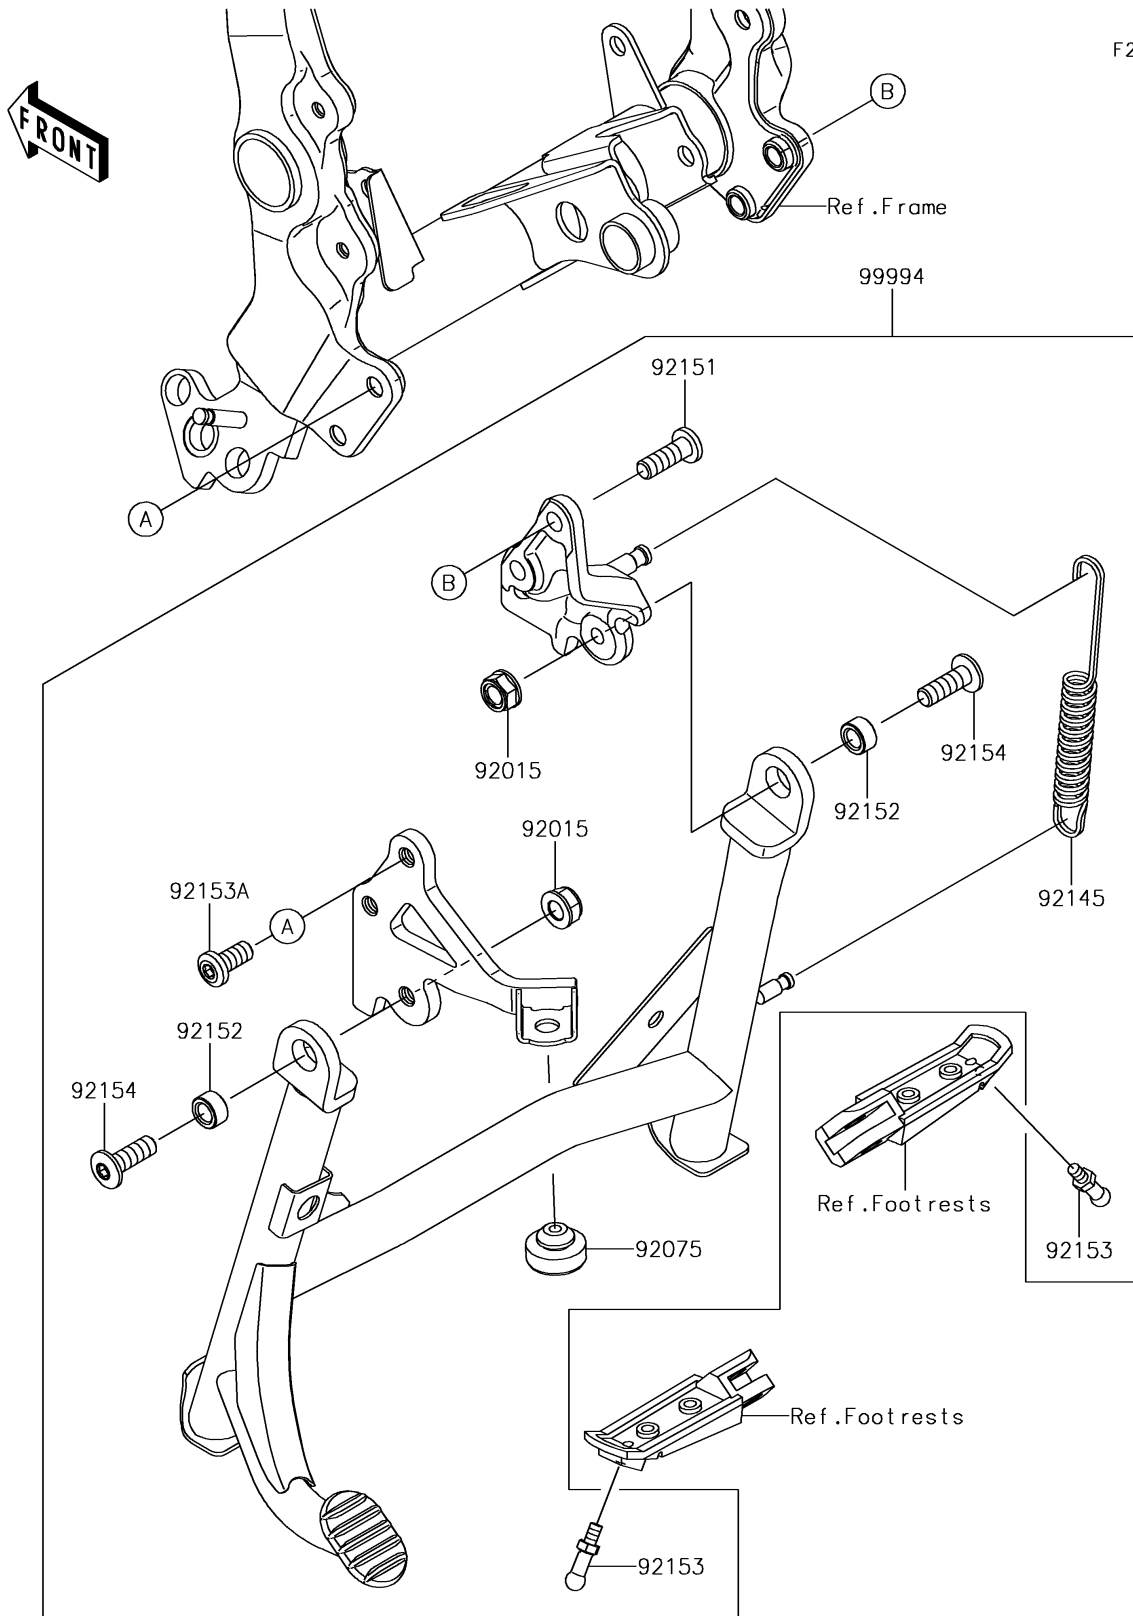

2018 Z900RS PARTS DIAGRAM

Accessory(Center Stand)

F2910D

2018 Z900RS PARTS LIST

Accessory(Center Stand)

ITEM NAME	PART NUMBER	QUANTITY
NUT,LOCK,FLANGED,10MM (Ref # 92015)	92015-1717	1
DAMPER (Ref # 92075)	92075-1045	1
SPRING,SIDE STAND (Ref # 92145)	92145-0071	1
BOLT,SOCKET,10X30 (Ref # 92151)	92151-1372	1
COLLAR,10X17X9 (Ref # 92152)	92152-1906	1
BOLT,BANK SENSOR (Ref # 92153)	92153-0303	1
BOLT,SOCKET,10X22 (Ref # 92153A)	92153-1477	1
BOLT,SOCKET,10X30 (Ref # 92154)	92154-1665	1
KIT-ACCESSORY,CENTER STAND (Ref # 99994)	99994-1017	1