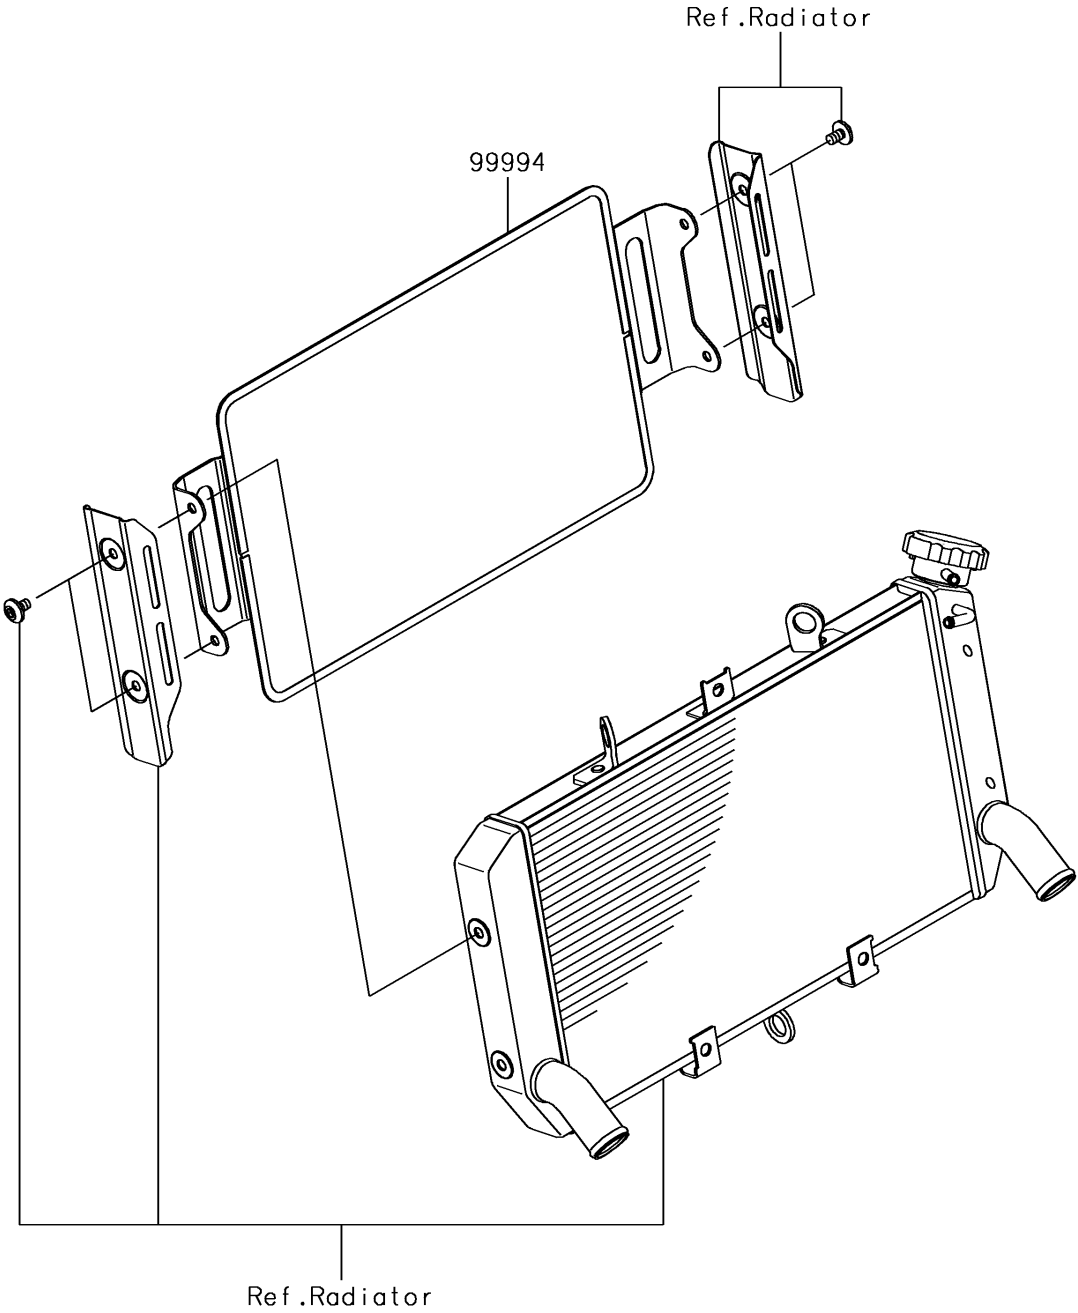

2018 Z900RS PARTS DIAGRAM

Accessory(Radiator Guard)

F2910C

2018 Z900RS PARTS LIST

Accessory(Radiator Guard)

ITEM NAME	PART NUMBER	QUANTITY
KIT-ACCESSORY,RADIATOR GUARD (Ref # 99994)	99994-1012	1