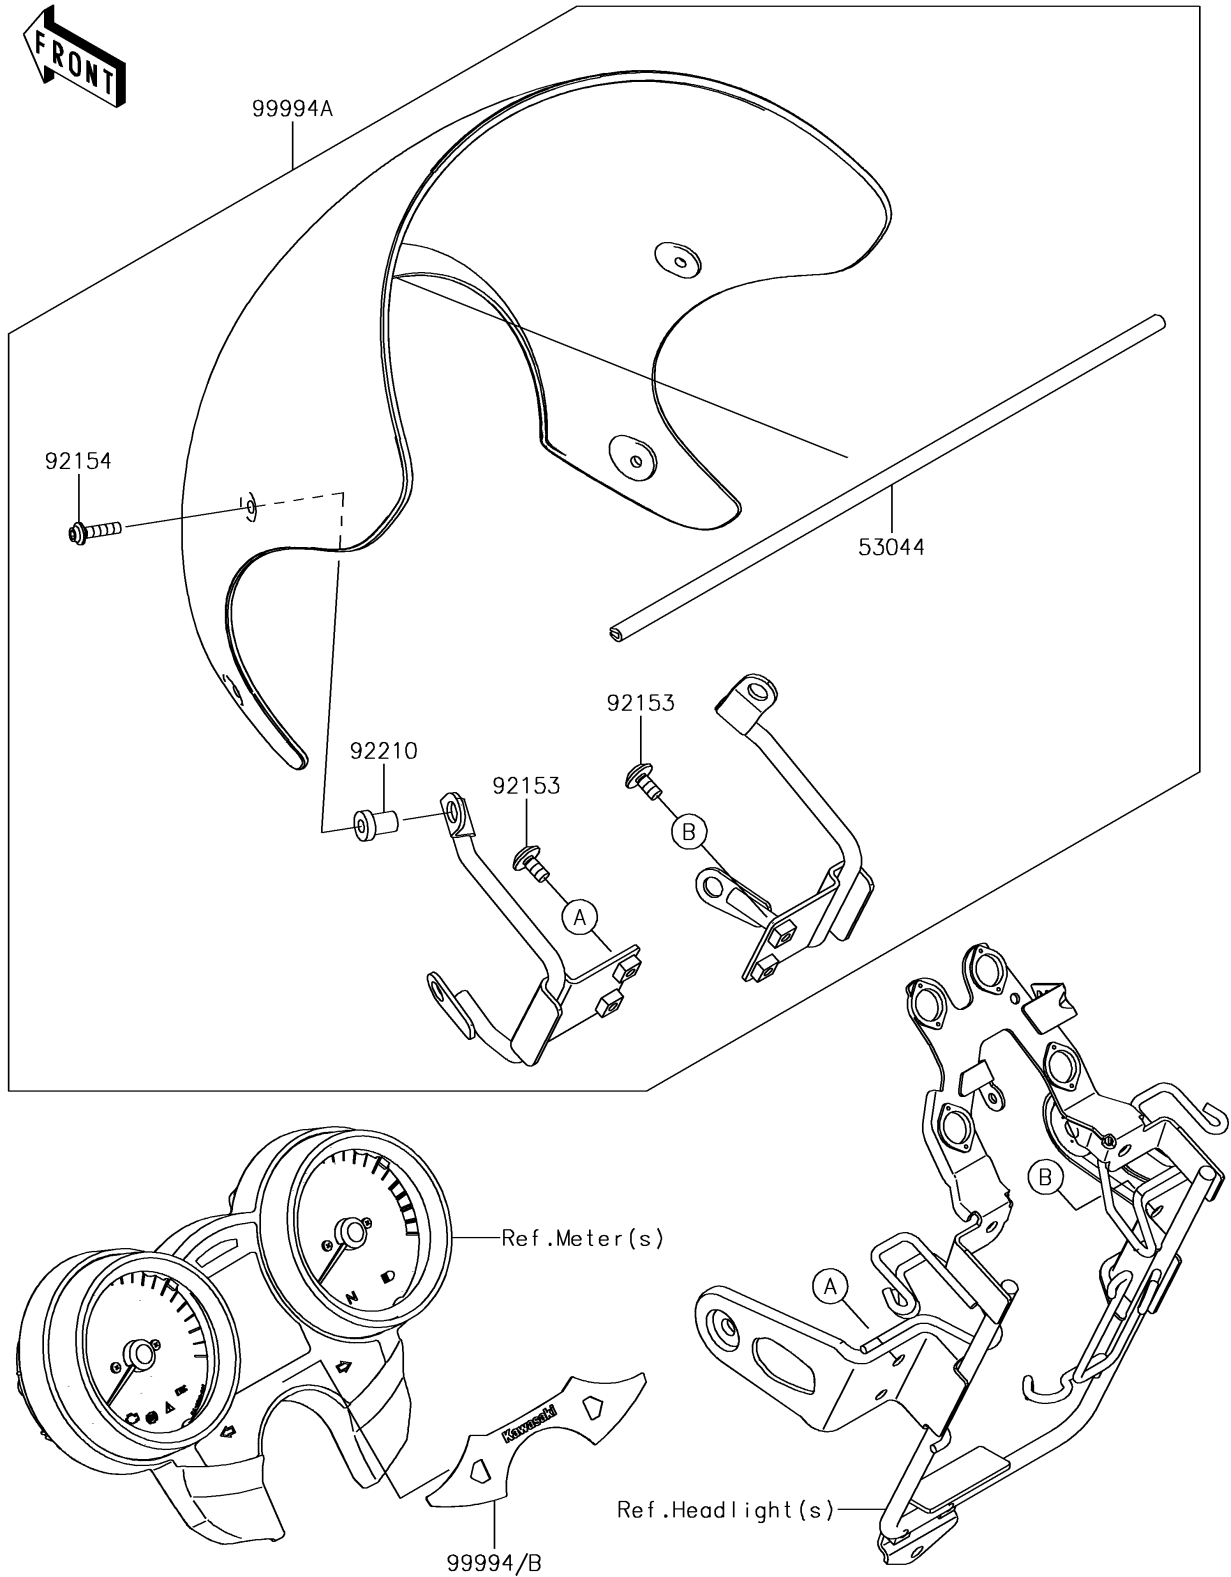

2018 Z900RS PARTS DIAGRAM

Accessory(Cover)

F2910B

2018 Z900RS PARTS LIST

Accessory(Cover)

ITEM NAME	PART NUMBER	QUANTITY
TRIM (Ref # 53044)	53044-0625	1
BOLT,SOCKET,6X12 (Ref # 92153)	92153-1948	1
BOLT,SOCKET,5X20 (Ref # 92154)	92154-0919	1
NUT,5MM (Ref # 92210)	92210-0001	1
KIT-ACC,INDICATOR COVER,SILVER (Ref # 99994)	99994-1016	1
KIT-ACCESSORY,METER COVER (Ref # 99994A)	99994-1021	1
KIT-ACC,INDICATOR COVER,BLACK (Ref # 99994B)	99994-1126	1