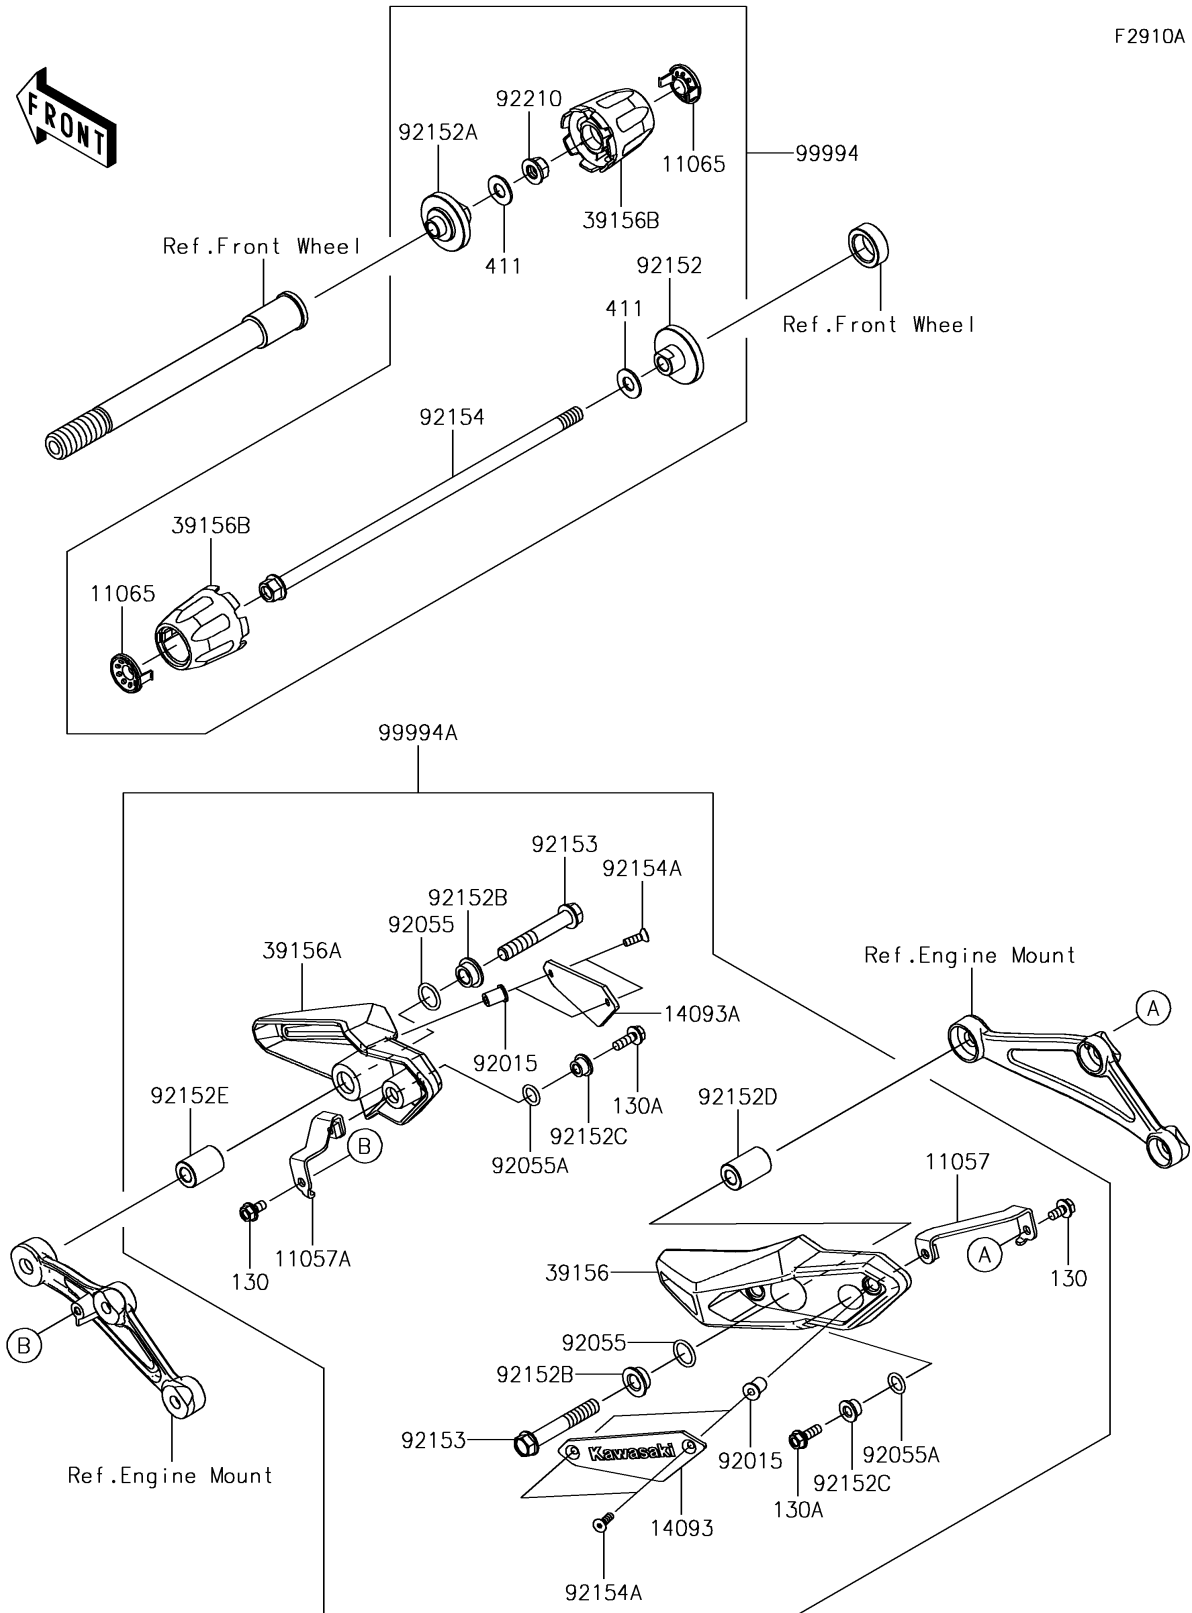

2018 Z900RS PARTS DIAGRAM

Accessory(Slider)

2018 Z900RS PARTS LIST

Accessory(Slider)

ITEM NAME	PART NUMBER	QUANTITY
BRACKET,LH (Ref # 11057)	11057-0922	1
BRACKET,RH (Ref # 11057A)	11057-0923	1
CAP,B.SILVER (Ref # 11065)	11065-0960-54N	1
BOLT-FLANGED,6X14 (Ref # 130)	130CB0614	1
BOLT-FLANGED,6X20 (Ref # 130A)	130CB0620	1
COVER,LH (Ref # 14093)	14093-0516	1
COVER,RH (Ref # 14093A)	14093-0517	1
PAD,LH (Ref # 39156)	39156-2123	1
PAD,RH (Ref # 39156A)	39156-2124	1
PAD,AXLE SLIDER (Ref # 39156B)	39156-2212	1
WASHER-PLAIN,10MM (Ref # 411)	411AA1000	1
NUT,WELL,5MM (Ref # 92015)	92015-1757	1
RING-O,15.8X2.4 (Ref # 92055)	92055-0884	1
RING-O,11X2.4 (Ref # 92055A)	92055-0885	1
COLLAR,LH (Ref # 92152)	92152-2272	1
COLLAR,RH (Ref # 92152A)	92152-2273	1
COLLAR,10.5X22X8.1 (Ref # 92152B)	92152-2334	1
COLLAR,6.5X16X8.1 (Ref # 92152C)	92152-2335	1
COLLAR,10.5X20X30.7 (Ref # 92152D)	92152-2435	1
COLLAR,10.5X20X28.5 (Ref # 92152E)	92152-2436	1
BOLT,FLANGED,10X65 (Ref # 92153)	92153-1931	1
BOLT,AXLE,10X300 (Ref # 92154)	92154-2250	1
BOLT,SOCKET,5X16 (Ref # 92154A)	92154-2669	1
NUT,LOCK,FLANGED,10MM (Ref # 92210)	92210-1139	1
KIT-ACCESSORY,FR AXLE SLIDER (Ref # 99994)	99994-0837	1
KIT-ACCESSORY,SLIDER (Ref # 99994A)	99994-1010	1