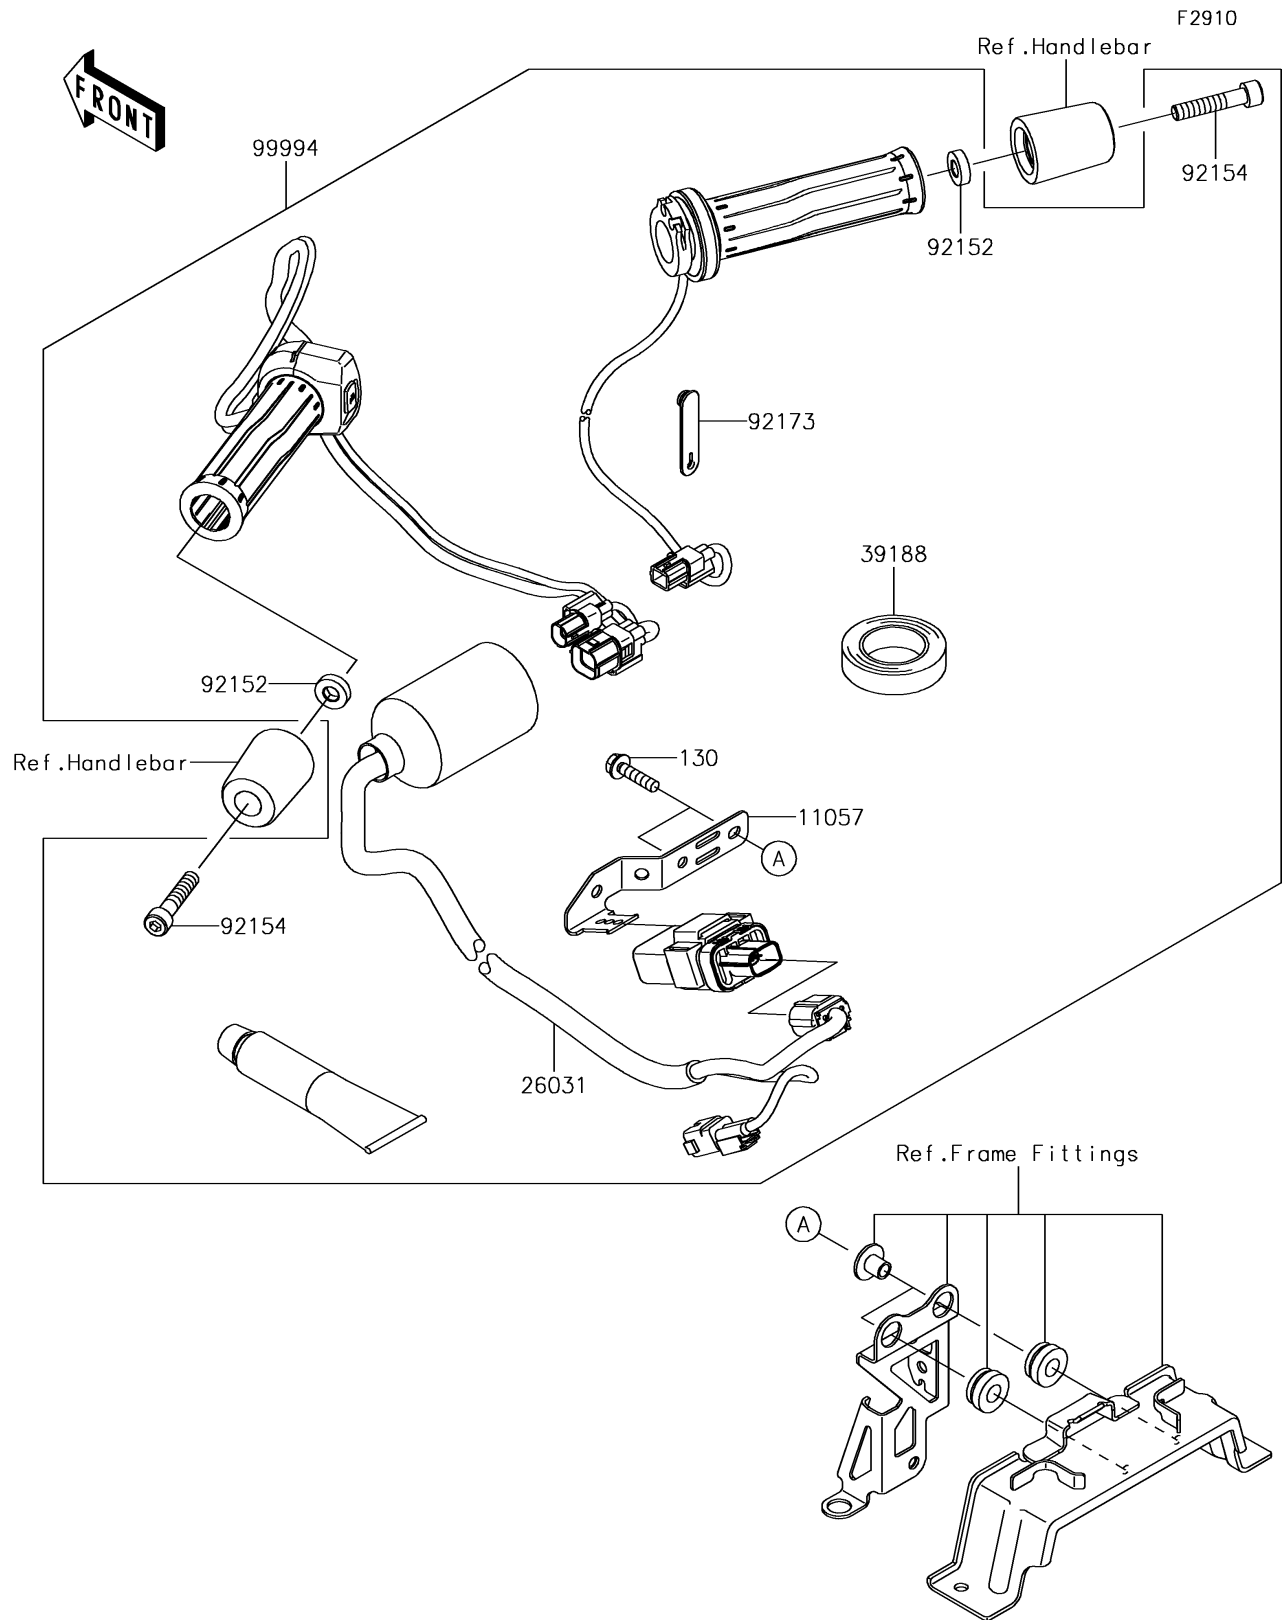

## 2018 Z900RS PARTS DIAGRAM

Accessory(Grip Heater)

## 2018 Z900RS PARTS LIST

Accessory(Grip Heater)

ITEM NAME	PART NUMBER	QUANTITY
BRACKET (Ref # 11057)	11057-1455	1
BOLT-FLANGED,6X25 (Ref # 130)	130BA0625	1
HARNESS,SUB (Ref # 26031)	26031-2364	1
TAPE,HARNESS (Ref # 39188)	39188-0006	1
COLLAR,8.2X18X5 (Ref # 92152)	92152-1848	1
BOLT,SOCKET,8X40 (Ref # 92154)	92154-1001	1
CLAMP,RUBBER PLATE (Ref # 92173)	92173-1229	1
KIT-ACCESSORY,GRIP-HEATER (Ref # 99994)	99994-1072	1