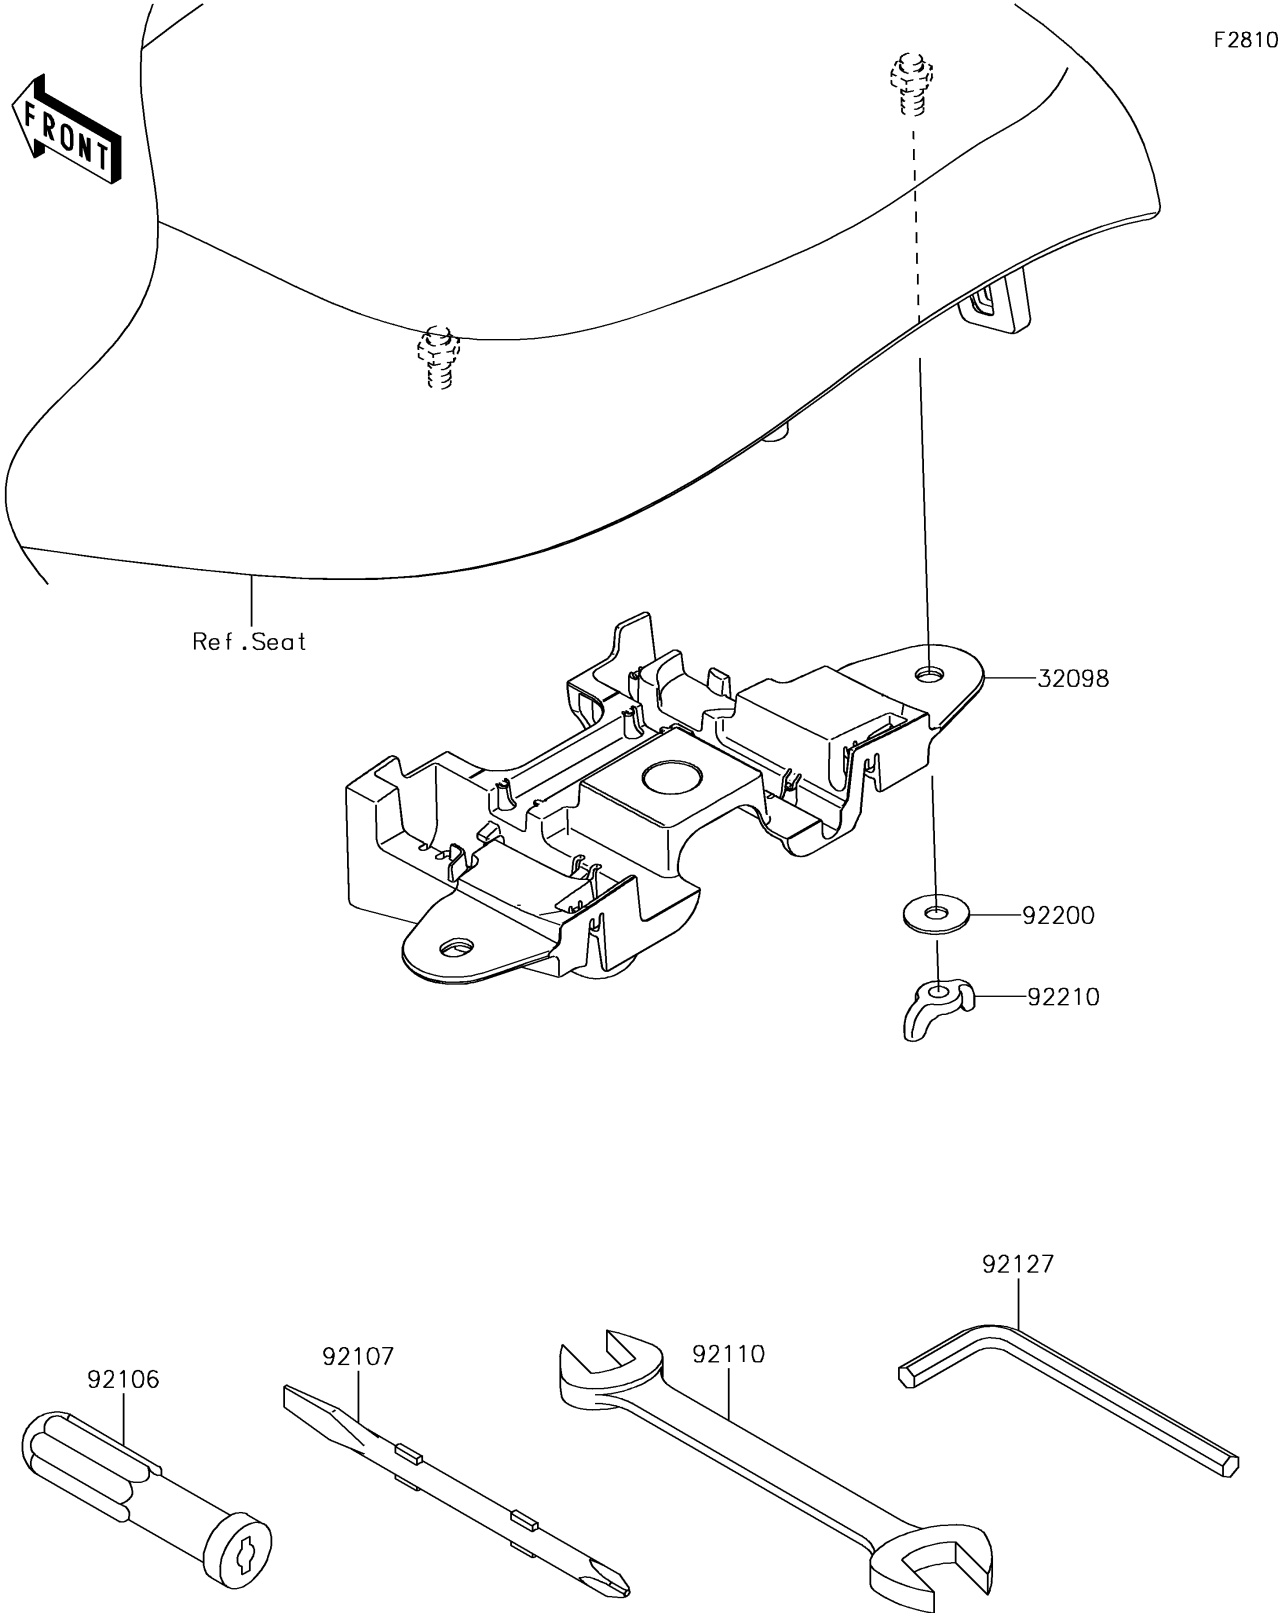

2018 Z900RS PARTS DIAGRAM

Owner's Tools

2018 Z900RS PARTS LIST

Owner's Tools

ITEM NAME	PART NUMBER	QUANTITY
CASE-TOOL (Ref # 32098)	32098-0025	1
GRIP-SCREW DRIVER (Ref # 92106)	92106-1001	1
TOOL-DRIVER,#2PHILLIPS&SLOT (Ref # 92107)	92107-1051	1
TOOL-WRENCH,OPEN END,14X17 (Ref # 92110)	92110-1045	1
TOOL-WRENCH,ALLEN,6MM (Ref # 92127)	92127-003	1
WASHER (Ref # 92200)	92200-0078	1
NUT,WING,6MM (Ref # 92210)	92210-1603	1