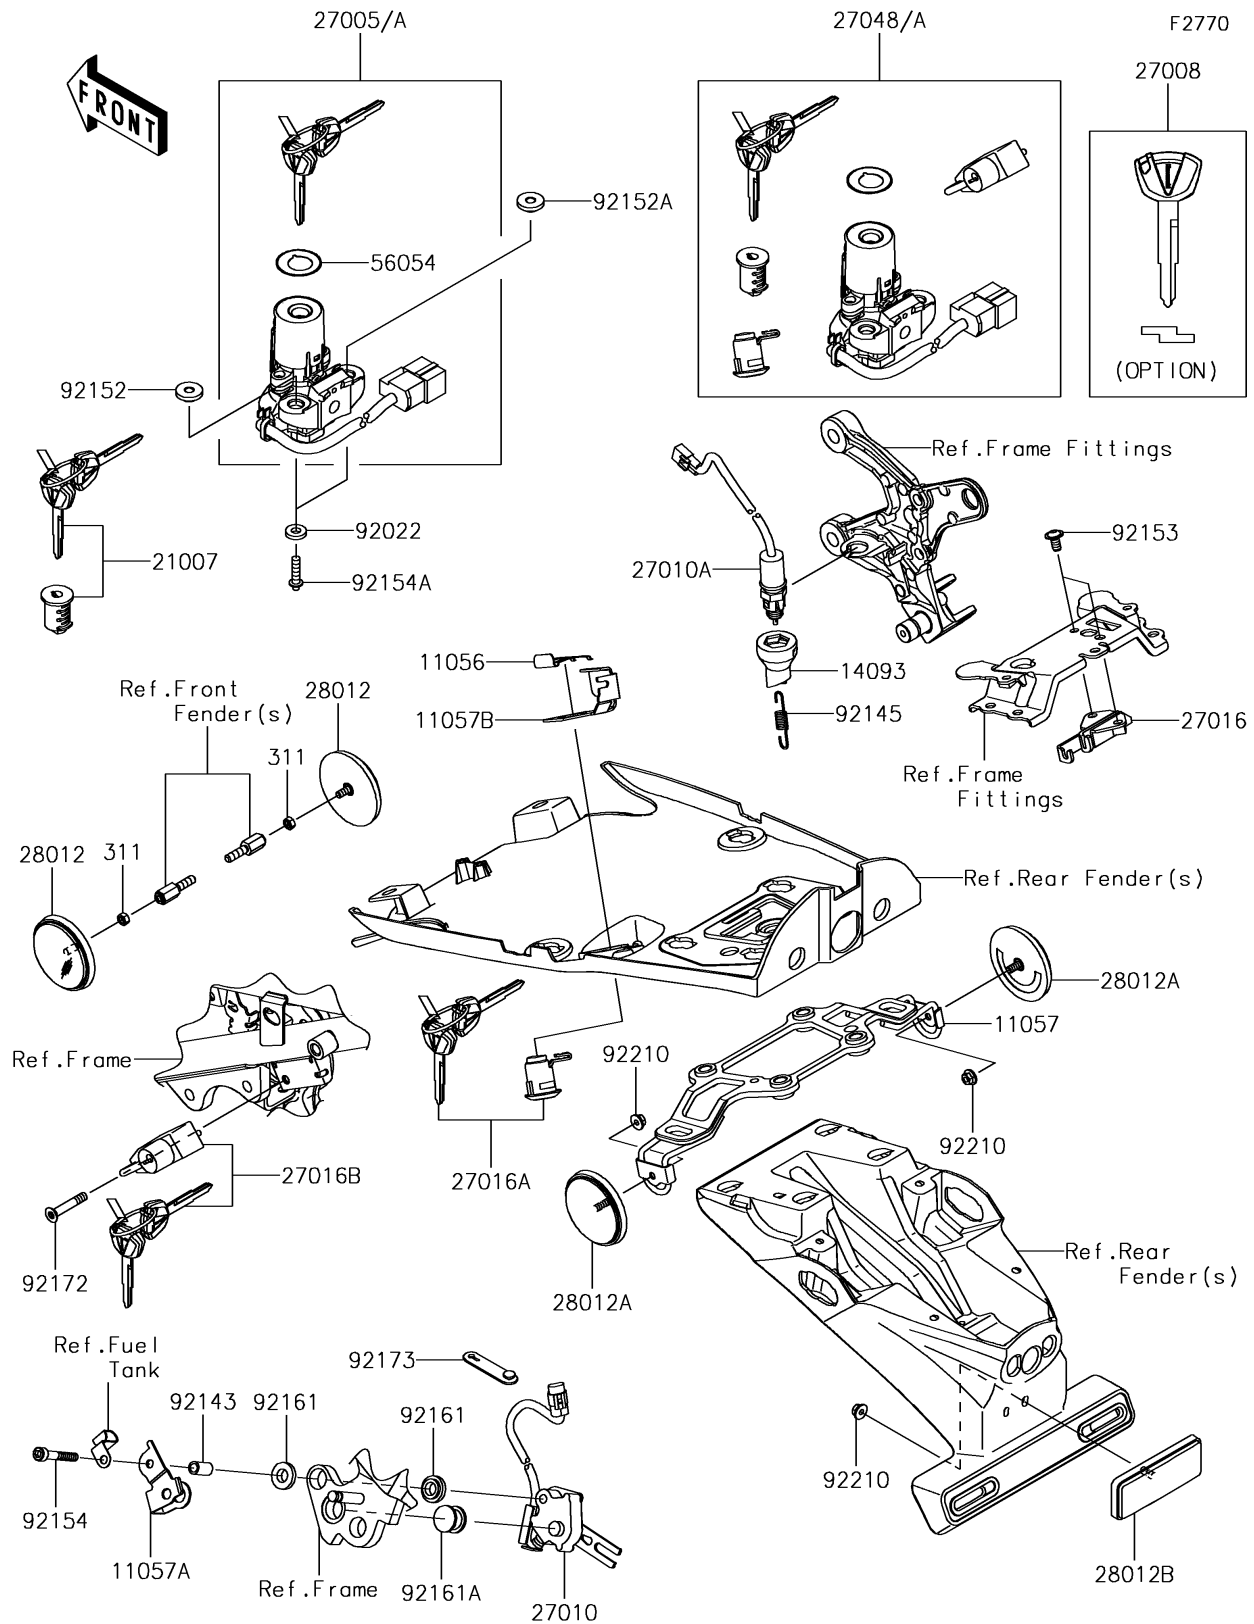

2018 Z900RS PARTS DIAGRAM

Ignition Switch/Locks/Reflectors

2018 Z900RS PARTS LIST

Ignition Switch/Locks/Reflectors

ITEM NAME	PART NUMBER	QUANTITY
BRACKET,CLASP (Ref # 11056)	11056-0238	1
BRACKET,RR REFLECTOR (Ref # 11057)	11057-0878	1
BRACKET,STAND SW. (Ref # 11057A)	11057-1413	1
BRACKET,SEAT LOCK CABLE (Ref # 11057B)	11057-1556	1
COVER,BRAKE SW. (Ref # 14093)	14093-0666	1
ROTOR,LOCK,TANK CAP (Ref # 21007)	21007-5068	1
SWITCH-ASSY-IGNITION (Ref # 27005)	27005-0646	1
SWITCH-ASSY-IGNITION (Ref # 27005A)	27005-5167	1
KEY-LOCK,BLANK,IMMOBI (Ref # 27008)	27008-0558	1
SWITCH,SIDE STAND (Ref # 27010)	27010-0811	1
SWITCH,RR BRAKE (Ref # 27010A)	27010-0867	1
LOCK-ASSY,SEAT STRIKER (Ref # 27016)	27016-1115	1
LOCK-ASSY,SEAT (Ref # 27016A)	27016-5373	1
LOCK-ASSY,HELMET (Ref # 27016B)	27016-5402	1
SWITCH-ASSY (Ref # 27048)	27048-5159	1
SWITCH-ASSY (Ref # 27048A)	27048-5184	1
REFLECTOR-REFLEX,FR,SIDE (Ref # 28012)	28012-0001	1
REFLECTOR-REFLEX (Ref # 28012A)	28012-0002	1
REFLECTOR-REFLEX (Ref # 28012B)	28012-1077	1
NUT-HEX,5MM (Ref # 311)	311AB0500	1
MARK,IGNITION (Ref # 56054)	56054-1596	1
WASHER,7X15.5X3 (Ref # 92022)	92022-312	1
COLLAR,6.5X9.5X17 (Ref # 92143)	92143-1408	1
SPRING,REAR BRAKE (Ref # 92145)	92145-0946	1
COLLAR,LH,IGN SW,6X20X7.4 (Ref # 92152)	92152-2516	1
COLLAR,RH,IGN SW,6.45X20X7.4 (Ref # 92152A)	92152-2518	1
BOLT,SOCKET,6X12 (Ref # 92153)	92153-1617	1
BOLT,SOCKET,6X40 (Ref # 92154)	92154-0505	1
BOLT,TORX,6X22 (Ref # 92154A)	92154-1858	1

2018 Z900RS PARTS LIST

Ignition Switch/Locks/Reflectors

ITEM NAME	PART NUMBER	QUANTITY
DAMPER (Ref # 92161)	92161-0117	1
DAMPER (Ref # 92161A)	92161-0118	1
SCREW,HEXLOBE,6X35 (Ref # 92172)	92172-0835	1
CLAMP,RUBBER PLATE (Ref # 92173)	92173-1229	1
NUT,FLANGED,5MM (Ref # 92210)	92210-0007	1