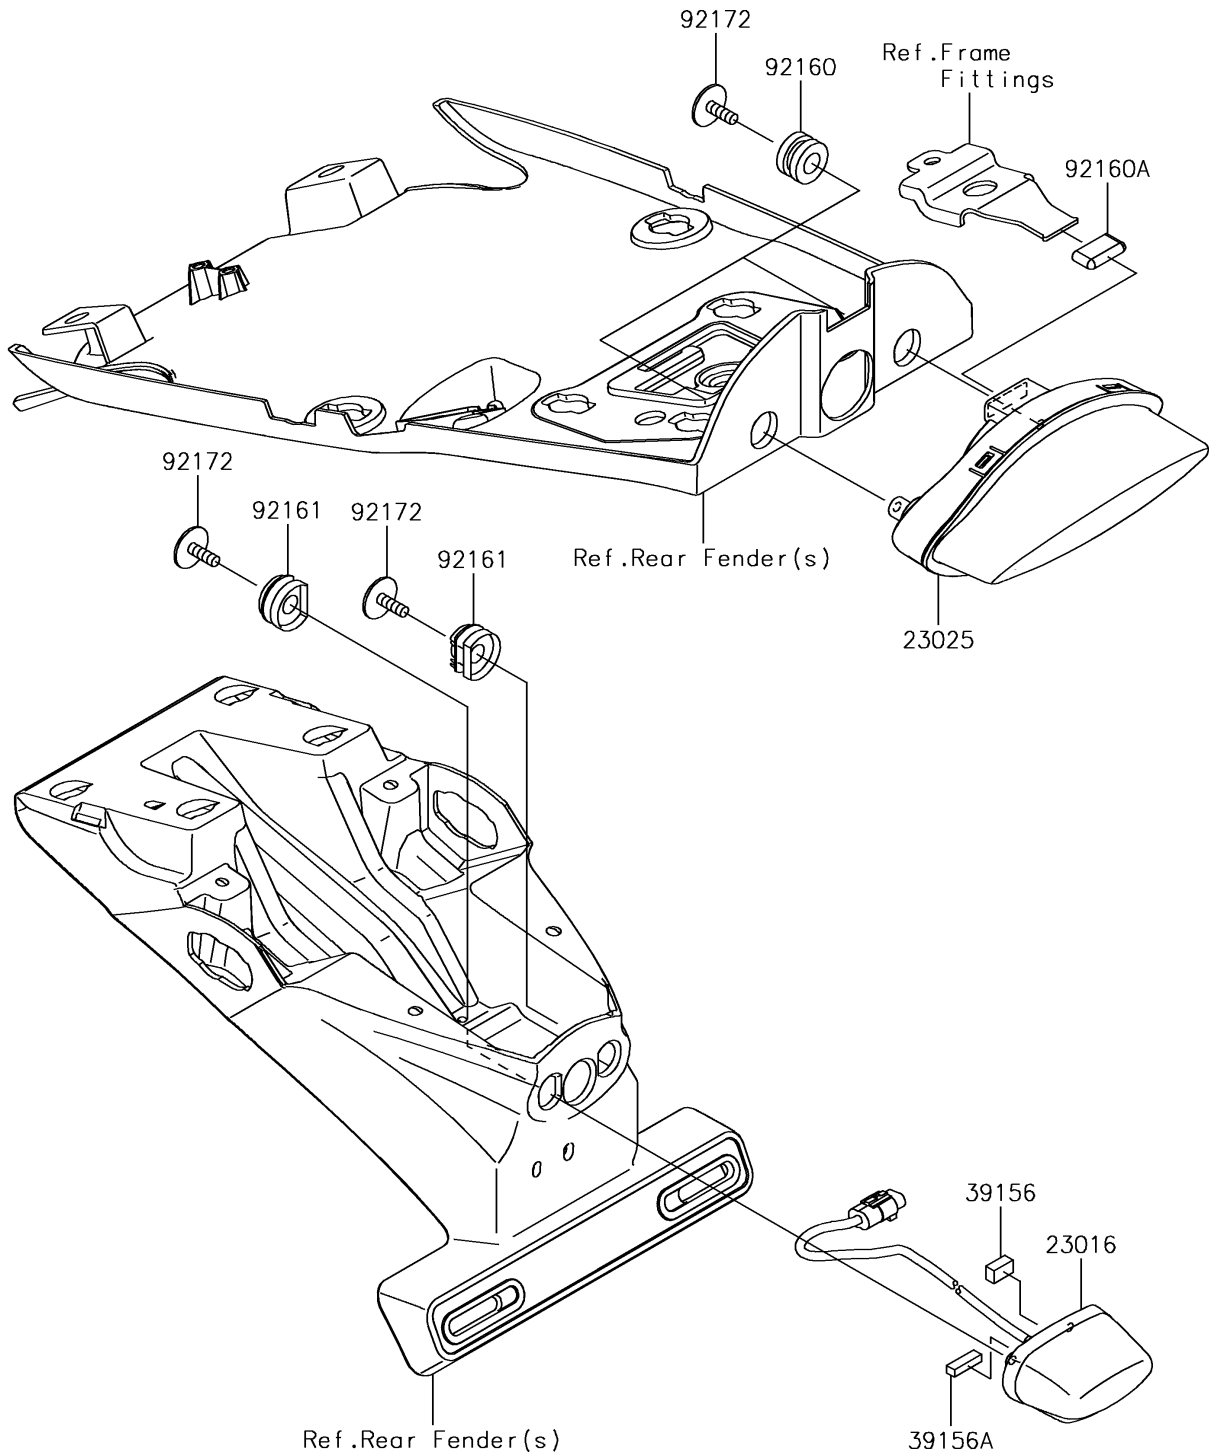

2018 Z900RS PARTS DIAGRAM

Taillight(s)

F2720

2018 Z900RS PARTS LIST

Taillight(s)

ITEM NAME	PART NUMBER	QUANTITY
LAMP-ASSY,LICENSE,LED (Ref # 23016)	23016-0618	1
LAMP-TAIL,LED (Ref # 23025)	23025-0368	1
PAD,7X12X5 (Ref # 39156)	39156-2292	1
PAD,4X17X5 (Ref # 39156A)	39156-2293	1
DAMPER,10X20X12 (Ref # 92160)	92160-1167	1
DAMPER (Ref # 92160A)	92160-1190	1
DAMPER (Ref # 92161)	92161-2128	1
SCREW,TAPTITE,5X16 (Ref # 92172)	92172-0481	1