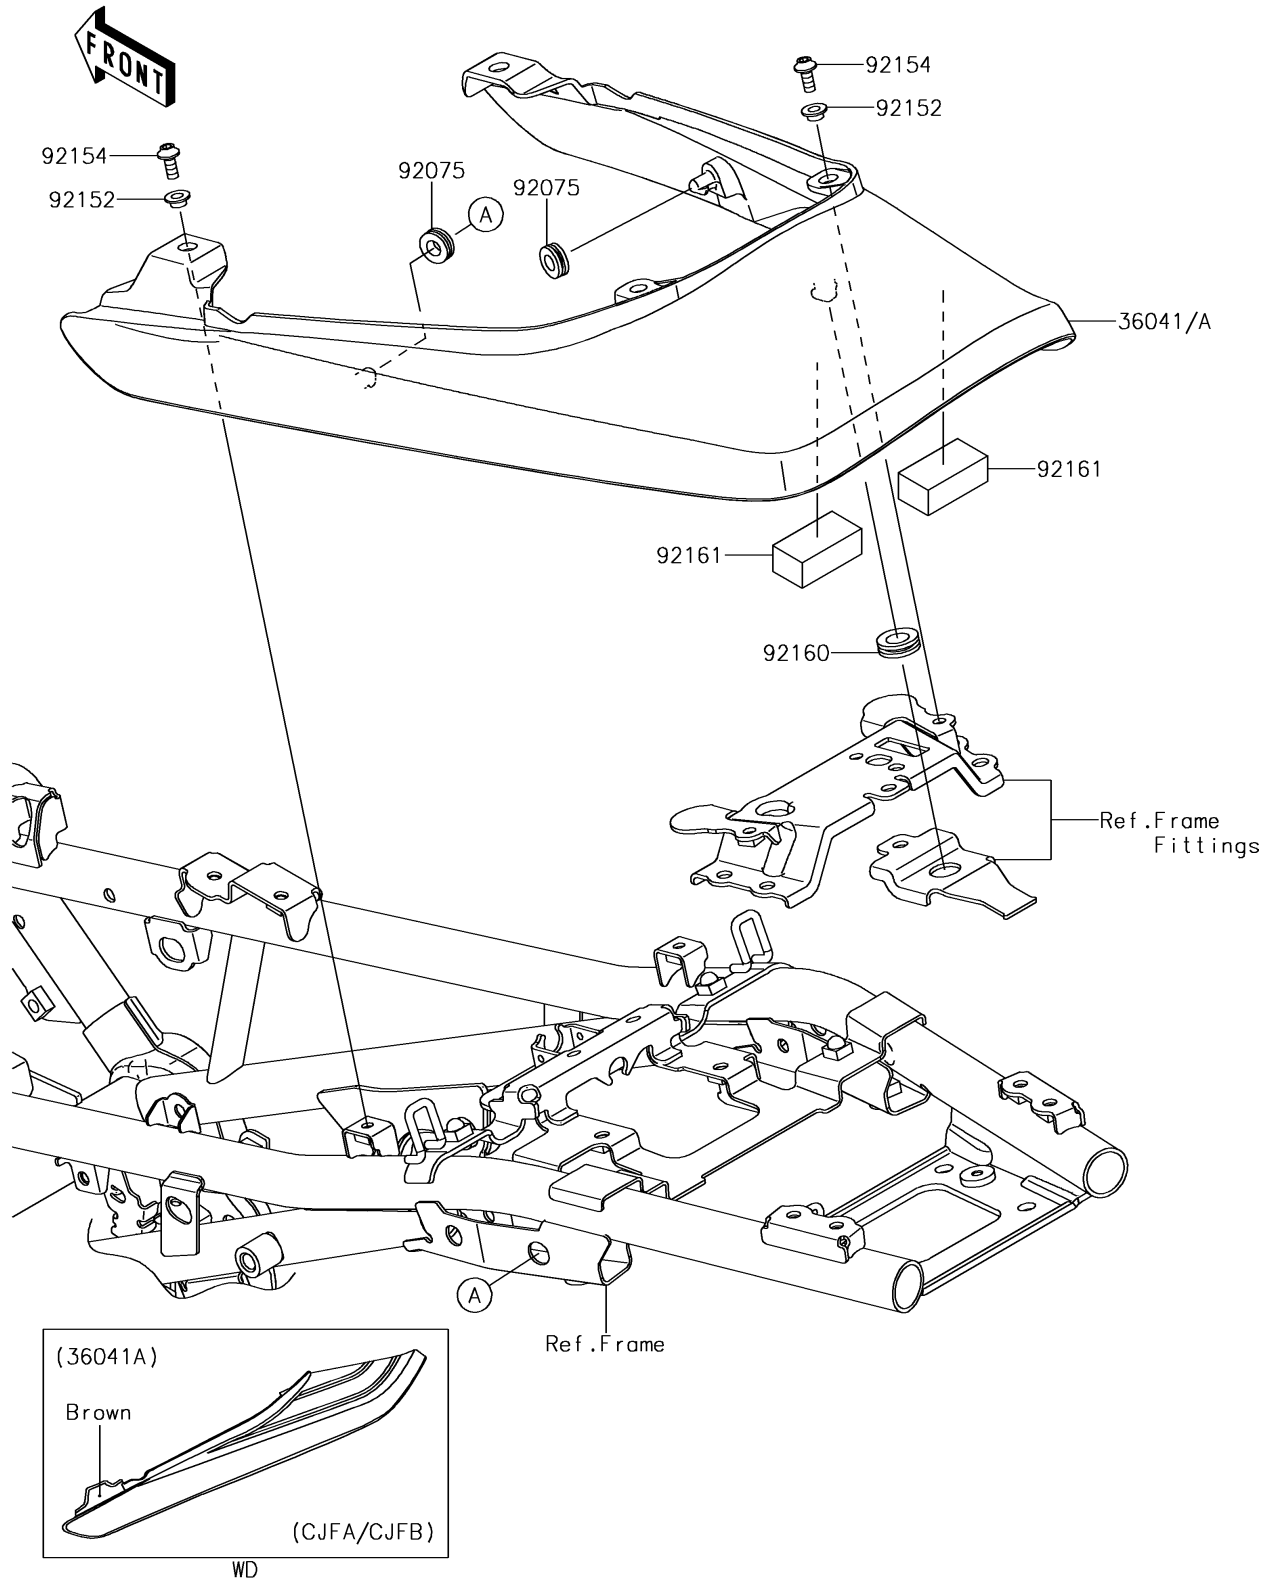

2018 Z900RS PARTS DIAGRAM

Side Covers

F2611

2018 Z900RS PARTS LIST

Side Covers

ITEM NAME	PART NUMBER	QUANTITY
COVER-TAIL,C.BROWN (Ref # 36041A)	36041-5252-60X	1
DAMPER (Ref # 92075)	92075-161	1
COLLAR (Ref # 92152)	92152-0451	1
BOLT,SOCKET,5X12 (Ref # 92154)	92154-1421	1
DAMPER (Ref # 92160)	92160-1278	1
DAMPER,20X40X15 (Ref # 92161)	92161-1608	1