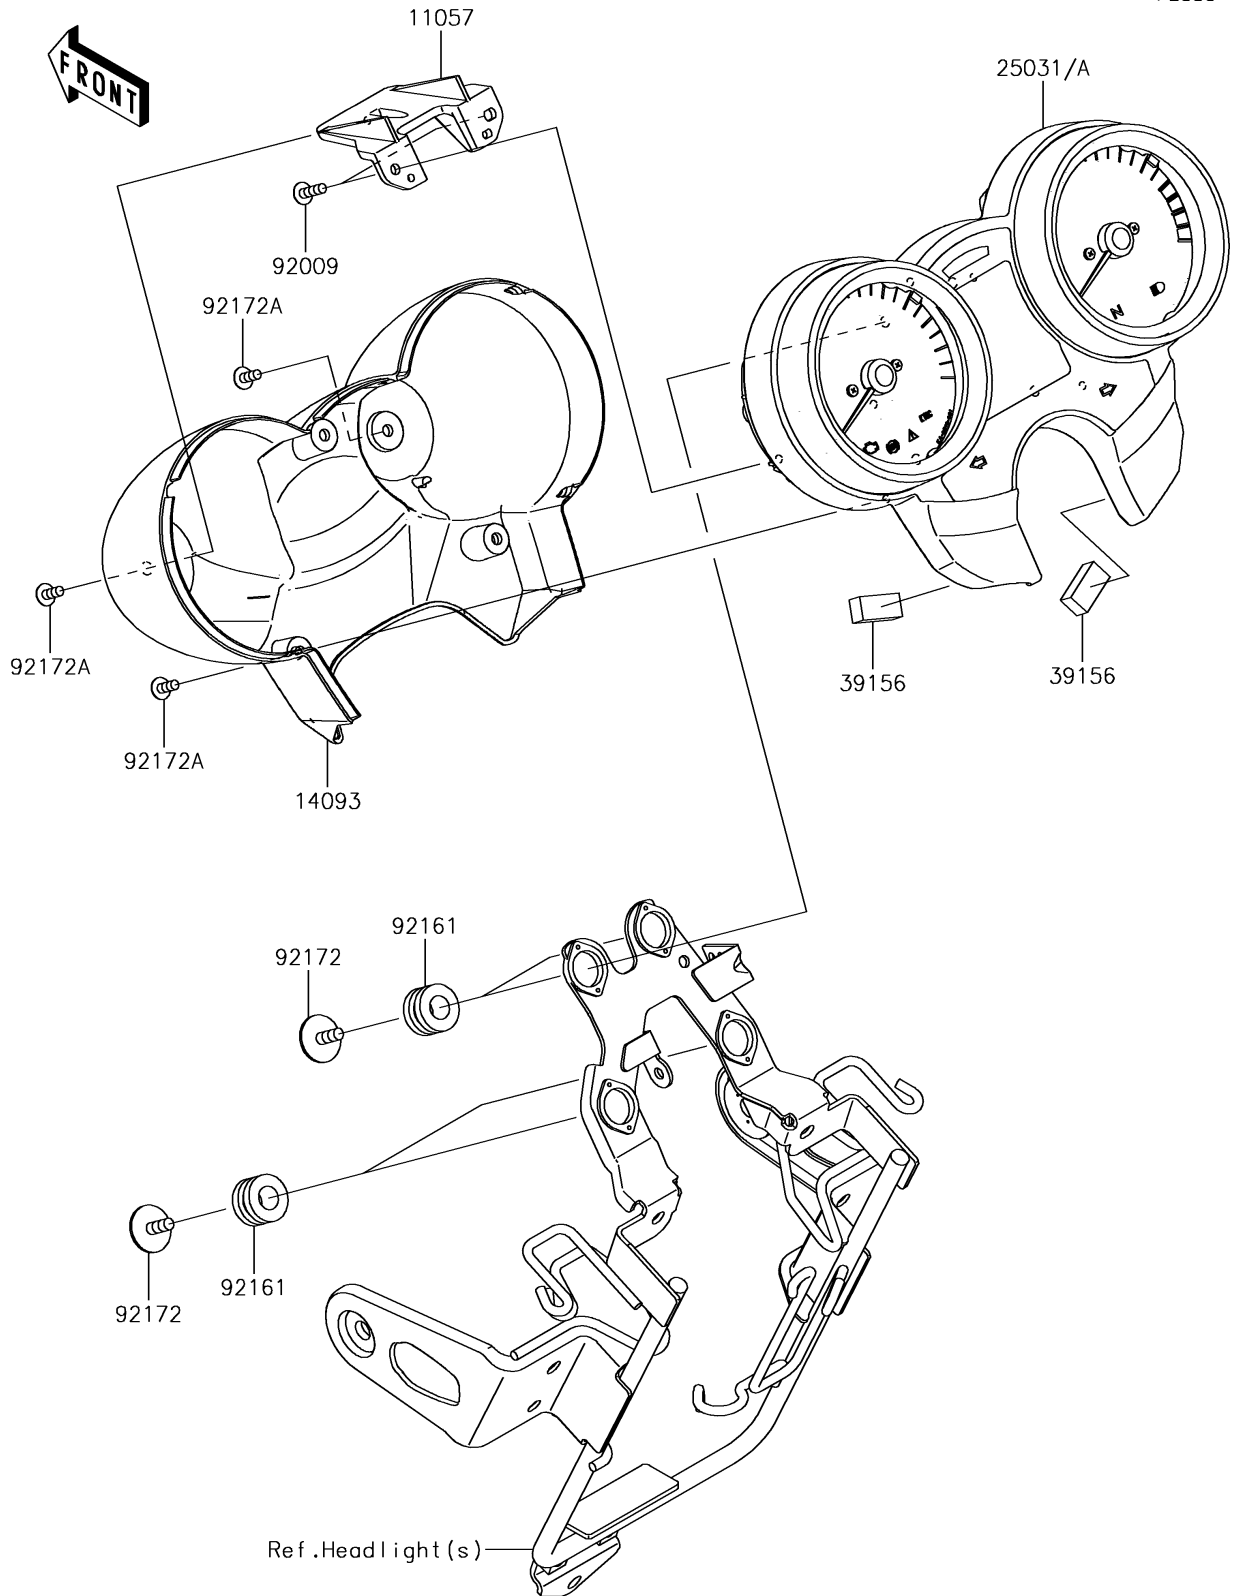

2018 Z900RS PARTS DIAGRAM

Meter(s)

F2530

2018 Z900RS PARTS LIST

Meter(s)

ITEM NAME	PART NUMBER	QUANTITY
BRACKET (Ref # 11057)	11057-0912	1
COVER (Ref # 14093)	14093-0628	1
METER-ASSY,MPH (Ref # 25031)	25031-0754	1
PAD,10X20X8 (Ref # 39156)	39156-2294	1
SCREW,TAPPING,4X14 (Ref # 92009)	92009-1792	1
DAMPER,10X20X12 (Ref # 92161)	92161-2102	1
SCREW,TAPPING,WP,5X14 (Ref # 92172)	92172-0441	1
SCREW,4X10 (Ref # 92172A)	92172-1221	1