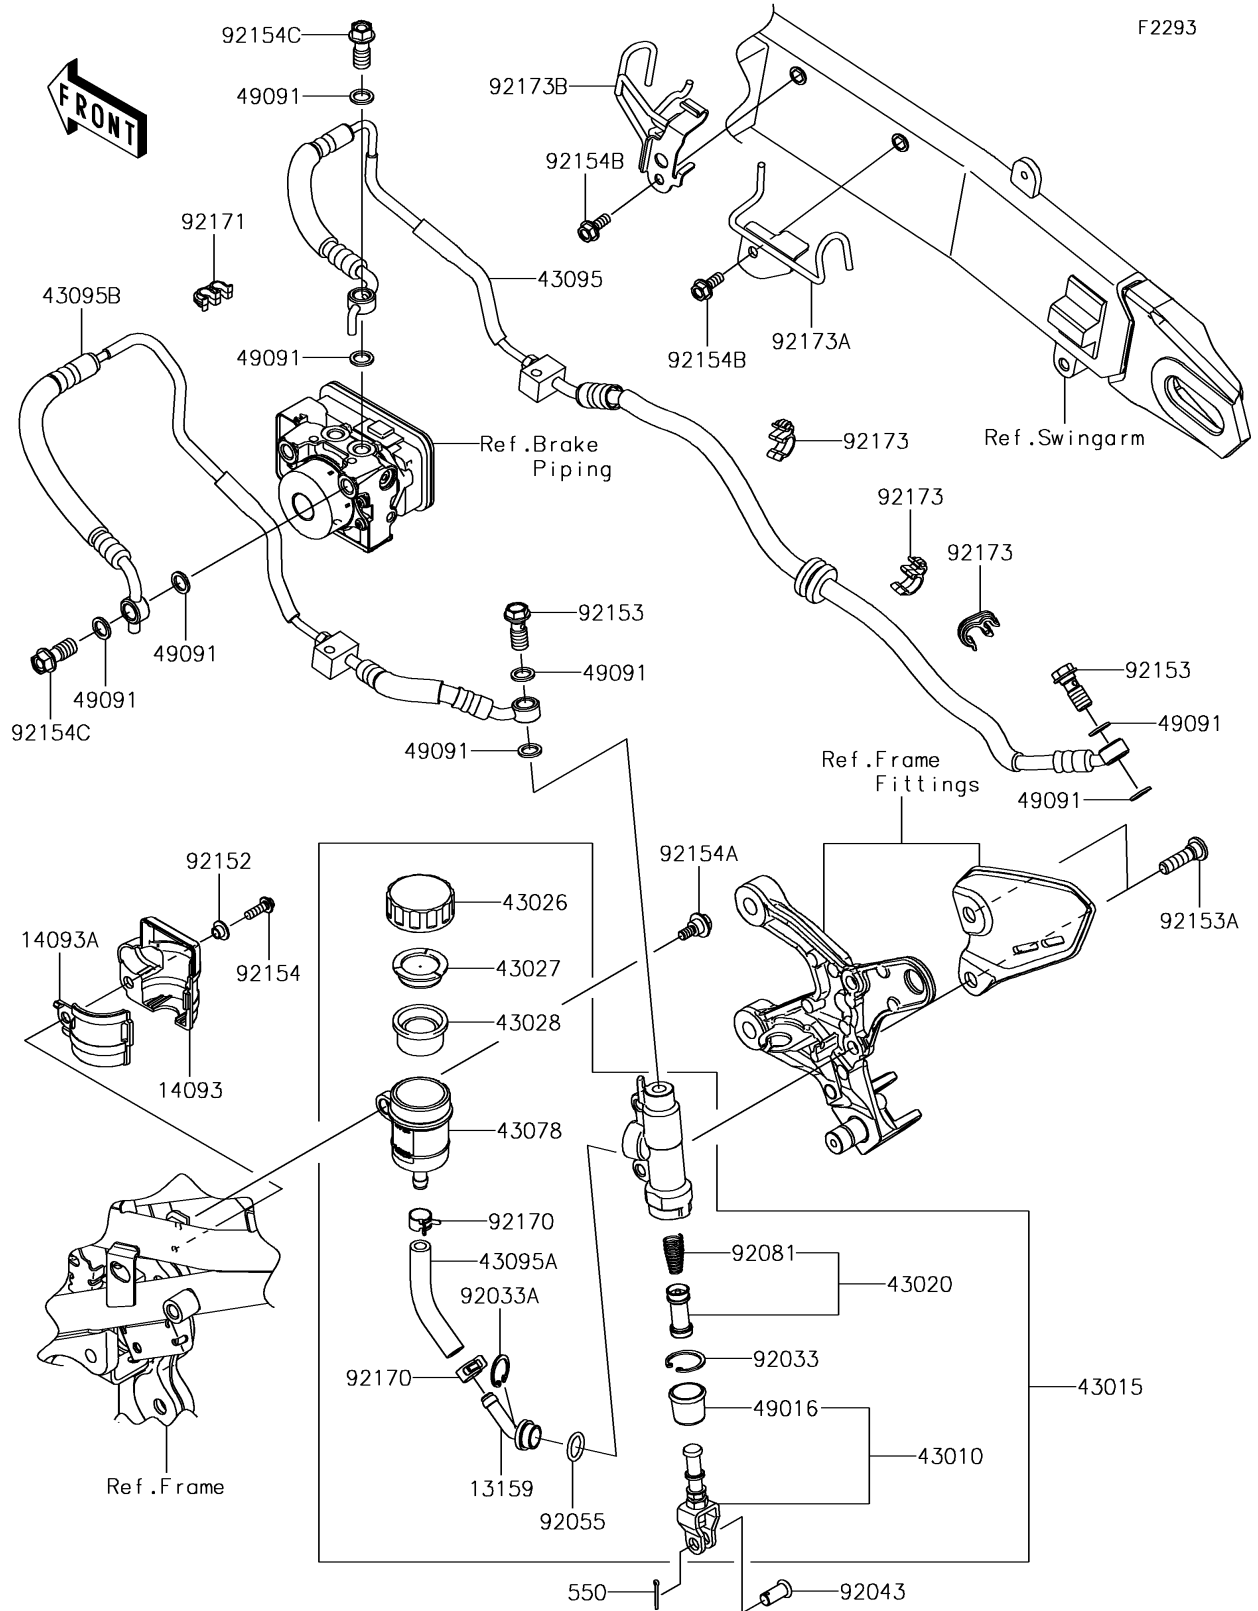

2018 Z900RS PARTS DIAGRAM

Rear Master Cylinder

2018 Z900RS PARTS LIST

Rear Master Cylinder

ITEM NAME	PART NUMBER	QUANTITY
CONNECTOR (Ref # 13159)	13159-0008	1
COVER,RR RESERVOIR,OUTER (Ref # 14093)	14093-0653	1
COVER,RR RESERVOIR,INNER (Ref # 14093A)	14093-0654	1
ROD-ASSY-BRAKE (Ref # 43010)	43010-0020	1
CYLINDER-ASSY-MASTER,RR (Ref # 43015)	43015-0664	1
PISTON-COMP-BRAKE (Ref # 43020)	43020-1057	1
CAP-BRAKE (Ref # 43026)	43026-0009	1
PLATE-DIAPHRAGM (Ref # 43027)	43027-1053	1
DIAPHRAGM (Ref # 43028)	43028-1065	1
RESERVOIR (Ref # 43078)	43078-0060	1
HOSE-BRAKE,ABS UNIT-RR CALIPER (Ref # 43095)	43095-1481	1
HOSE-BRAKE (Ref # 43095A)	43095-1496	1
HOSE-BRAKE,RR M/CYL.-ABS UNIT (Ref # 43095B)	43095-1517	1
COVER-SEAL,BRAKE PISTON (Ref # 49016)	49016-1103	1
WASHER-SEAL,10.1X14.5X1.5 (Ref # 49091)	49091-0001	1
PIN-COTTER,2.0X15 (Ref # 550)	550AA2015	1
RING-SNAP,20.9X24.6X1.2 (Ref # 92033)	92033-0079	1
RING-SNAP,20.5MM (Ref # 92033A)	92033-1186	1
PIN,8X17 (Ref # 92043)	92043-0104	1
RING-O,14.8X2.4 (Ref # 92055)	92055-0741	1
SPRING,MASTER CYLINDER (Ref # 92081)	92081-1737	1
COLLAR,5.3X7.3X5.3 (Ref # 92152)	92152-2190	1
BOLT,OIL,L=23 (Ref # 92153)	92153-0627	1
BOLT,SOCKET,8X30 (Ref # 92153A)	92153-1624	1
BOLT,SOCKET,5X16 (Ref # 92154)	92154-0209	1
BOLT,FLANGED,6X16 (Ref # 92154A)	92154-0385	1
BOLT,FLANGED,6X16 (Ref # 92154B)	92154-0899	1
BOLT,BANJO,10X22 (Ref # 92154C)	92154-1138	1
CLAMP,HOSE (Ref # 92170)	92170-1091	1

2018 Z900RS PARTS LIST

Rear Master Cylinder

ITEM NAME	PART NUMBER	QUANTITY
CLAMP (Ref # 92171)	92171-0817	1
CLAMP,HOSE & SENSOR (Ref # 92173)	92173-1796	1
CLAMP,SWA,RR (Ref # 92173A)	92173-1801	1
CLAMP,SWA,FR (Ref # 92173B)	92173-1903	1