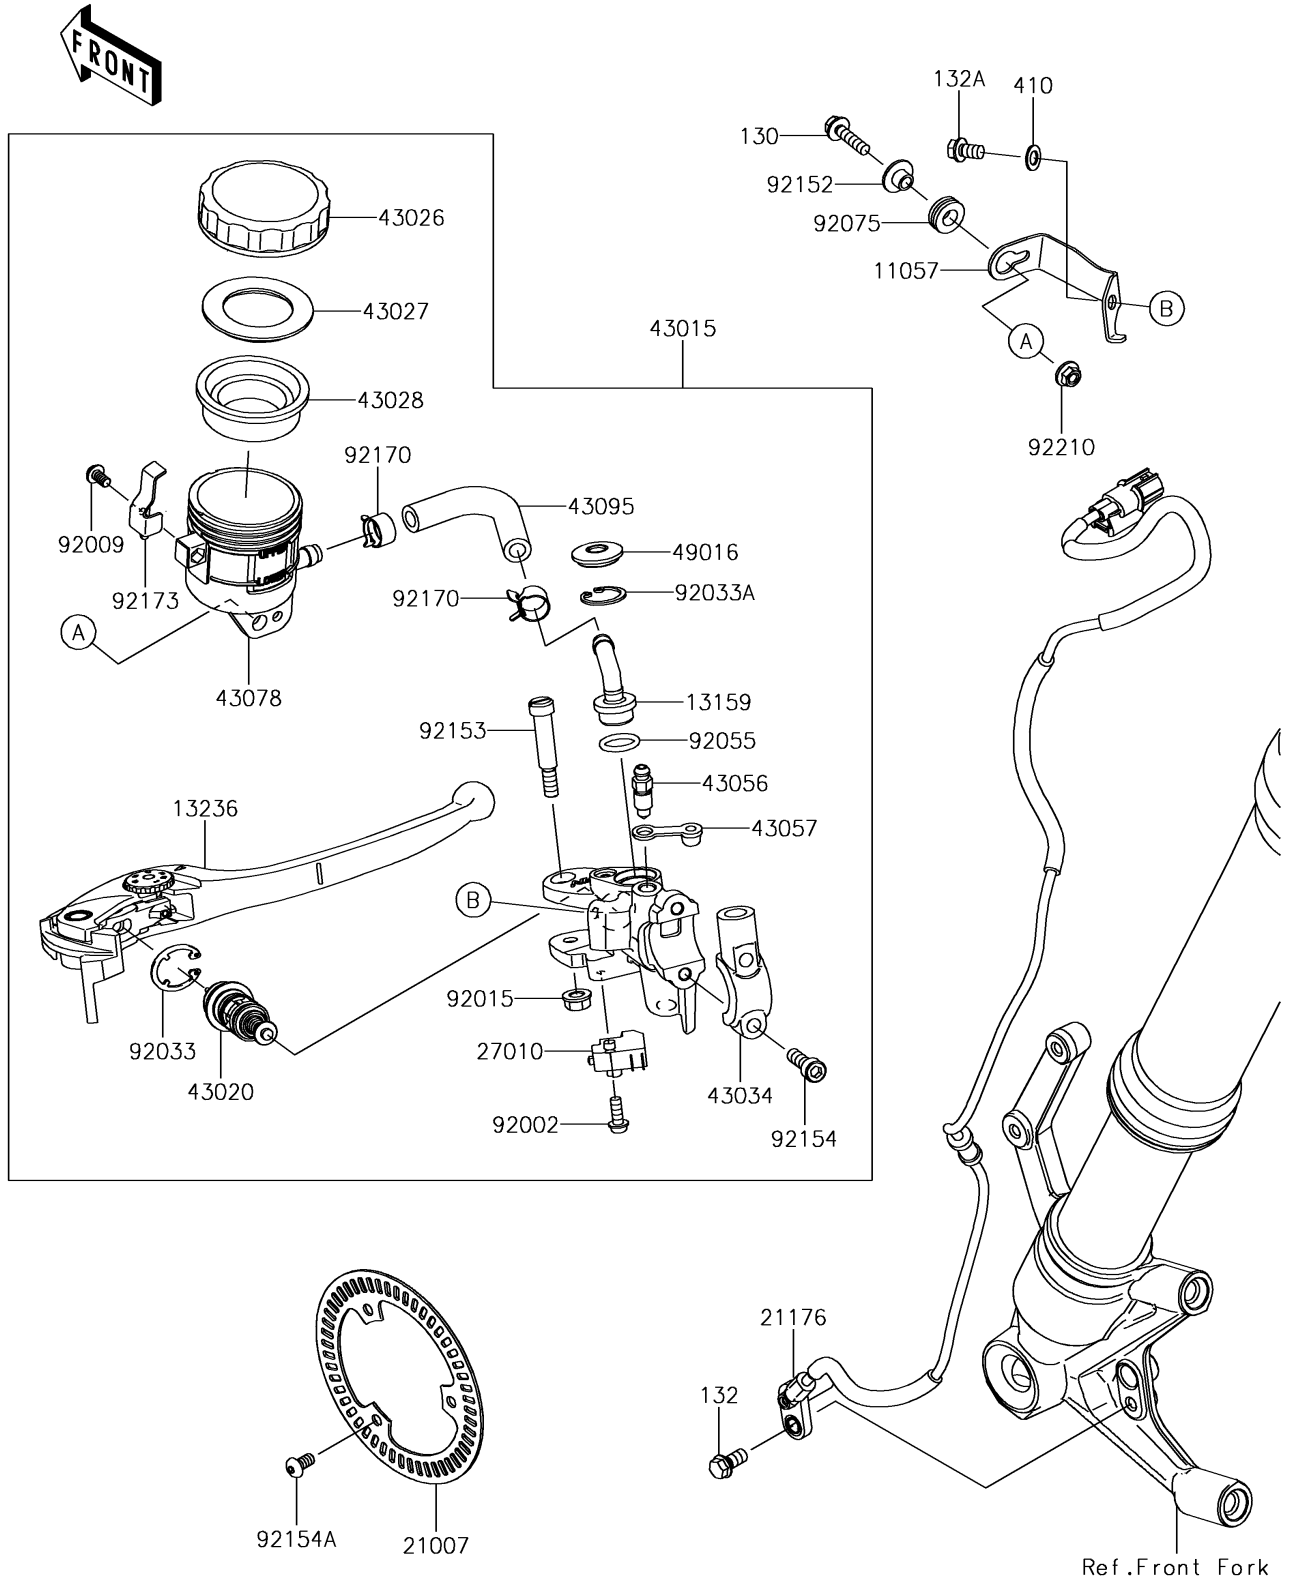

2018 Z900RS PARTS DIAGRAM

Front Master Cylinder

F2291

2018 Z900RS PARTS LIST

Front Master Cylinder

ITEM NAME	PART NUMBER	QUANTITY
BRACKET,RESERVOIR TANK (Ref # 11057)	11057-1345	1
BOLT-FLANGED,5X20 (Ref # 130)	130BB0520	1
CONNECTOR (Ref # 13159)	13159-1061	1
BOLT-FLANGED-SMALL,6X12 (Ref # 132)	132BA0612	1
LEVER-COMP,FRONT BRAKE (Ref # 13236)	13236-0139	1
BOLT-FLANGED-SMALL,6X10 (Ref # 132A)	132BB0610	1
ROTOR,FR SENSOR (Ref # 21007)	21007-0659	1
SENSOR,SPEED,FR (Ref # 21176)	21176-0848	1
SWITCH,BRAKE (Ref # 27010)	27010-0762	1
WASHER-PLAIN-SMALL,6MM (Ref # 410)	410AB0600	1
CYLINDER-ASSY-MASTER,FR (Ref # 43015)	43015-0663	1
PISTON-COMP-BRAKE (Ref # 43020)	43020-0020	1
CAP-BRAKE (Ref # 43026)	43026-1051	1
PLATE-DIAPHRAGM (Ref # 43027)	43027-1051	1
DIAPHRAGM,MASTER CYLINDER (Ref # 43028)	43028-1057	1
HOLDER-BRAKE,MASTER CYLINDER (Ref # 43034)	43034-0057	1
BREATHER-BRAKE (Ref # 43056)	43056-1056	1
CAP-BREATHER (Ref # 43057)	43057-1001	1
RESERVOIR (Ref # 43078)	43078-0591	1
HOSE-BRAKE (Ref # 43095)	43095-1486	1
COVER-SEAL (Ref # 49016)	49016-1147	1
BOLT,SCREW,4X12 (Ref # 92002)	92002-1323	1
SCREW (Ref # 92009)	92009-1570	1
NUT,FLANGED,6MM (Ref # 92015)	92015-1528	1
RING-SNAP (Ref # 92033)	92033-0034	1
RING-SNAP,20.5MM (Ref # 92033A)	92033-1186	1
RING-O,14.8X2.4 (Ref # 92055)	92055-0741	1
DAMPER (Ref # 92075)	92075-161	1
COLLAR (Ref # 92152)	92152-0017	1

2018 Z900RS PARTS LIST

Front Master Cylinder

ITEM NAME	PART NUMBER	QUANTITY
BOLT,LEVER (Ref # 92153)	92153-0868	1
BOLT,SOCKET,6X22 (Ref # 92154)	92154-1271	1
BOLT,SOCKET,5X10 (Ref # 92154A)	92154-1292	1
CLAMP,HOSE (Ref # 92170)	92170-1091	1
CLAMP (Ref # 92173)	92173-1790	1
NUT,FLANGED,5MM (Ref # 92210)	92210-0007	1