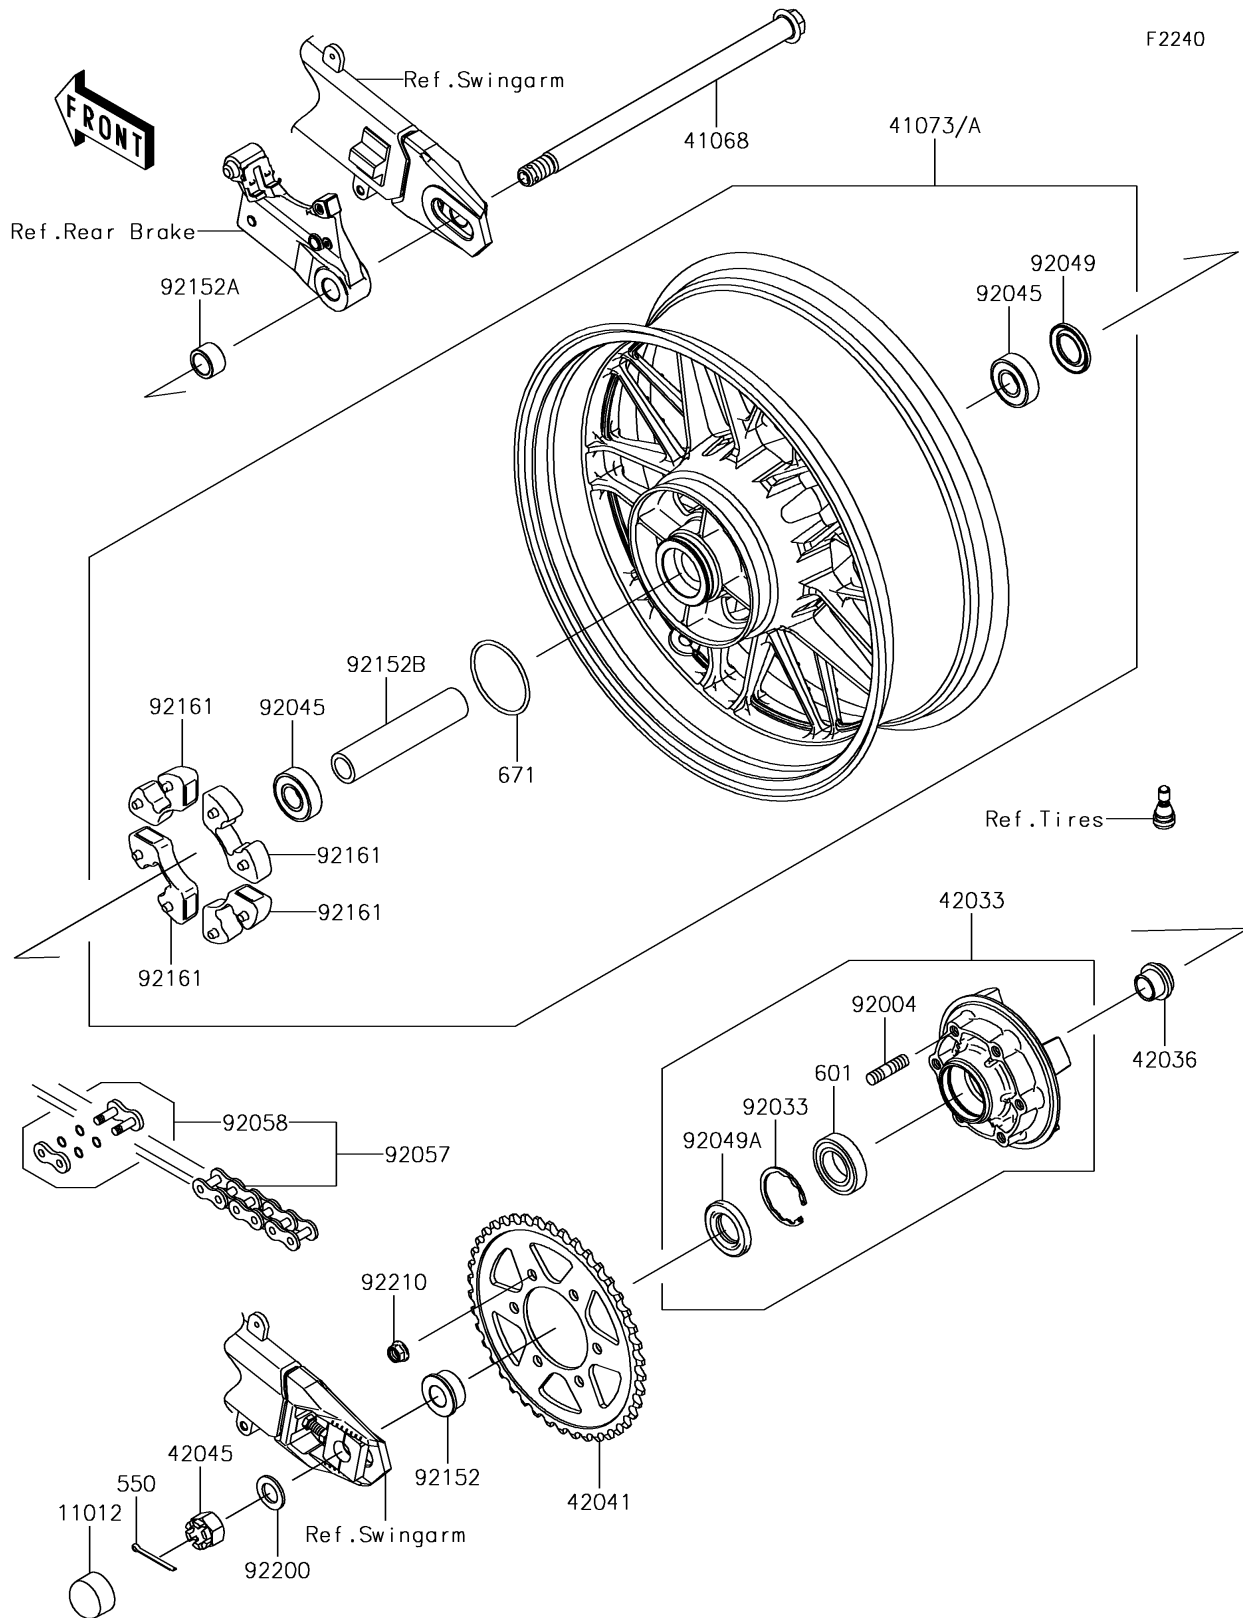

## 2018 Z900RS PARTS DIAGRAM

Rear Wheel/Chain

## 2018 Z900RS PARTS LIST

Rear Wheel/Chain

ITEM NAME	PART NUMBER	QUANTITY
CAP,AXLE NUT (Ref # 11012)	11012-1590	1
AXLE,RR,18X327.2 (Ref # 41068)	41068-0619	1
WHEEL-ASSY,RR,G.BLACK (Ref # 41073A)	41073-0723-60P	1
COUPLING-ASSY,RR HUB (Ref # 42033)	42033-0028	1
SLEEVE,RR HUB,L=23 (Ref # 42036)	42036-1251	1
SPROCKET-HUB,42T (Ref # 42041)	42041-0163	1
NUT,CASTLE,18MM (Ref # 42045)	42045-018	1
PIN-COTTER,4.0X40 (Ref # 550)	550AA4040	1
BEARING-BALL (Ref # 601)	601B6205UU	1
O RING,60MM (Ref # 671)	671B2560	1
STUD,10X19 (Ref # 92004)	92004-0028	1
RING-SNAP,52MM (Ref # 92033)	92033-1043	1
BEARING-BALL,20X47X14 (Ref # 92045)	92045-0821	1
SEAL-OIL,BJN28475 (Ref # 92049)	92049-1056	1
SEAL-OIL (Ref # 92049A)	92049-1287	1
CHAIN,DRIVE,EK525RMX3/3D,114L (Ref # 92057)	92057-0672	1
JOINT-CHAIN (Ref # 92058)	92058-0041	1
COLLAR,RR AXLE,LH,L=18 (Ref # 92152)	92152-0118	1
COLLAR,RR AXLE,RH,L=16.4 (Ref # 92152A)	92152-0559	1
COLLAR,20.2X29X141.9 (Ref # 92152B)	92152-2337	1
DAMPER,SHOCK,RR HUB (Ref # 92161)	92161-0342	1
WASHER,19X32X2.6 (Ref # 92200)	92200-1489	1
NUT,LOCK,FLANGED,10MM (Ref # 92210)	92210-0276	1