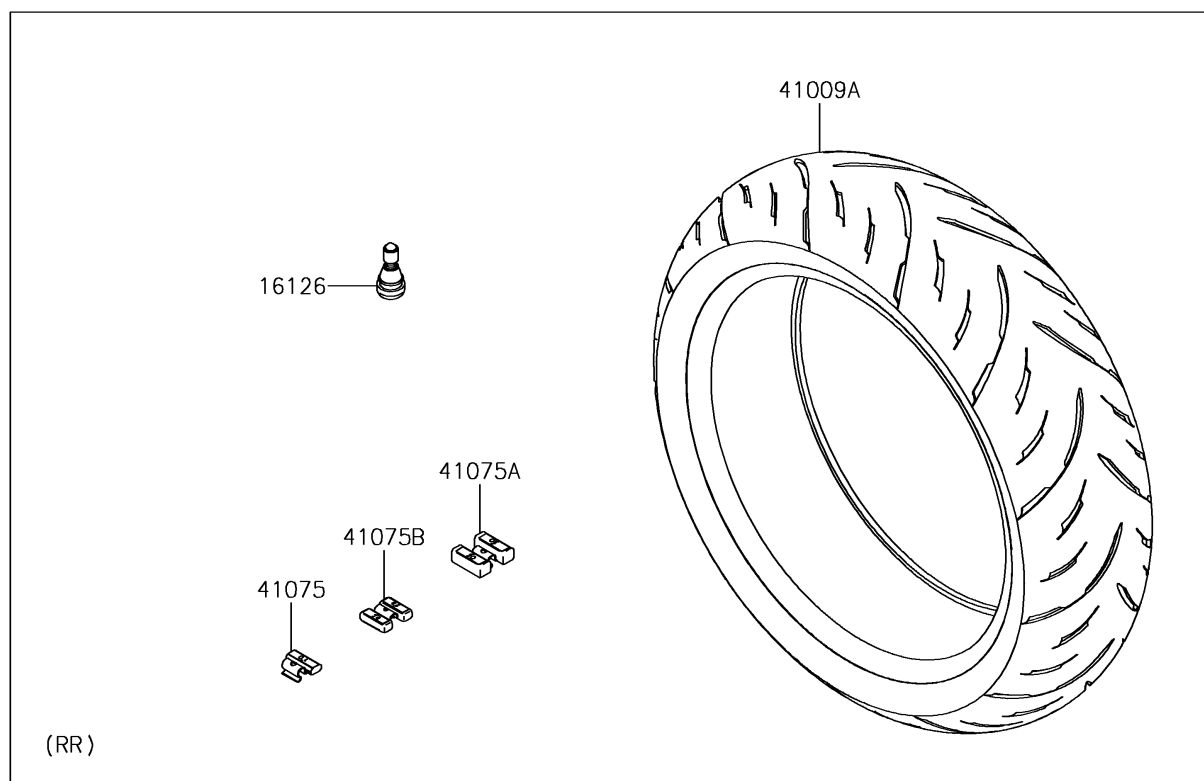

## 2018 Z900RS PARTS DIAGRAM

Tires

F2210

## 2018 Z900RS PARTS LIST

### Tires

ITEM NAME	PART NUMBER	QUANTITY
VALVE,TIRE (Ref # 16126)	16126-1140	1
TIRE,FR,120/70ZR17(58W),GPR300 (Ref # 41009)	41009-0753	1
TIRE,RR,180/55ZR17(73W),GPR300 (Ref # 41009A)	41009-0754	1
BALANCER-WHEEL,10G,SILVER (Ref # 41075)	41075-0007	1
BALANCER-WHEEL,30G,SILVER (Ref # 41075A)	41075-0017	1
BALANCER-WHEEL,20G,SILVER (Ref # 41075B)	41075-0018	1