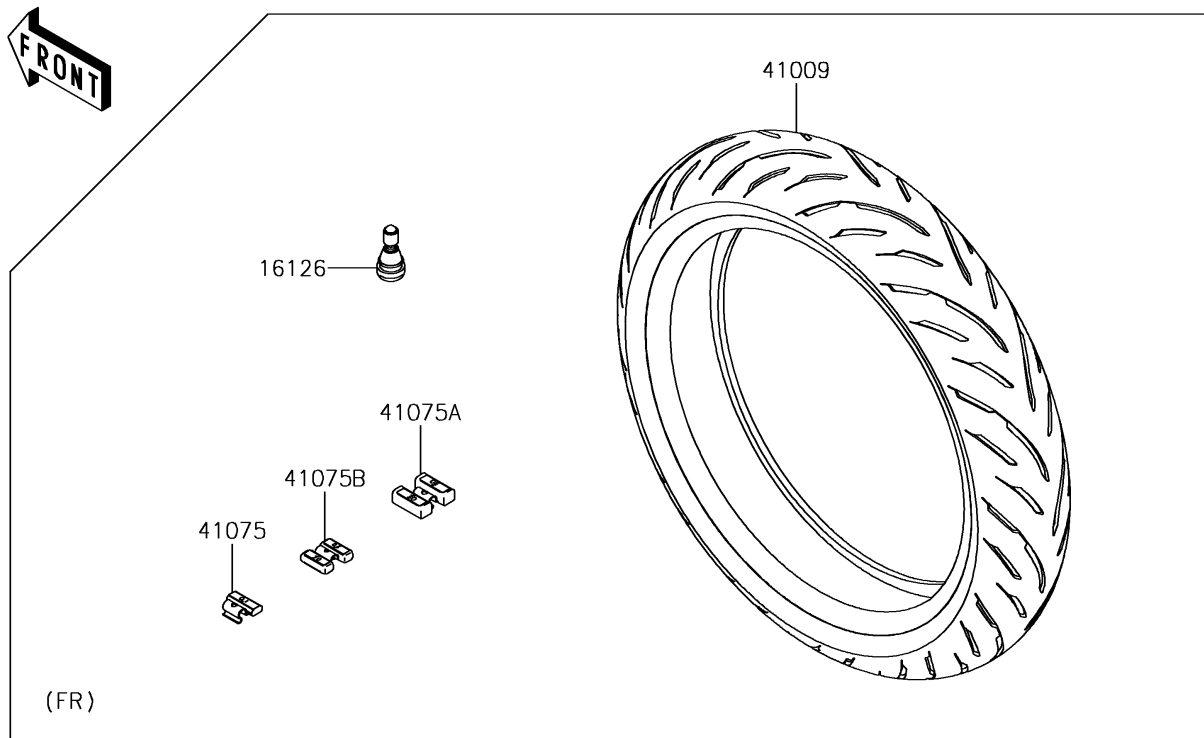

## 2018 Z900RS PARTS DIAGRAM

Tires

F2210

## 2018 Z900RS PARTS LIST

### Tires

ITEM NAME	PART NUMBER	QUANTITY
VALVE,TIRE (Ref # 16126)	16126-1140	1
TIRE,FR,120/70ZR17(58W),GPR300 (Ref # 41009)	41009-0753	1
TIRE,RR,180/55ZR17(73W),GPR300 (Ref # 41009A)	41009-0754	1
BALANCER-WHEEL,10G,SILVER (Ref # 41075)	41075-0007	1
BALANCER-WHEEL,30G,SILVER (Ref # 41075A)	41075-0017	1
BALANCER-WHEEL,20G,SILVER (Ref # 41075B)	41075-0018	1