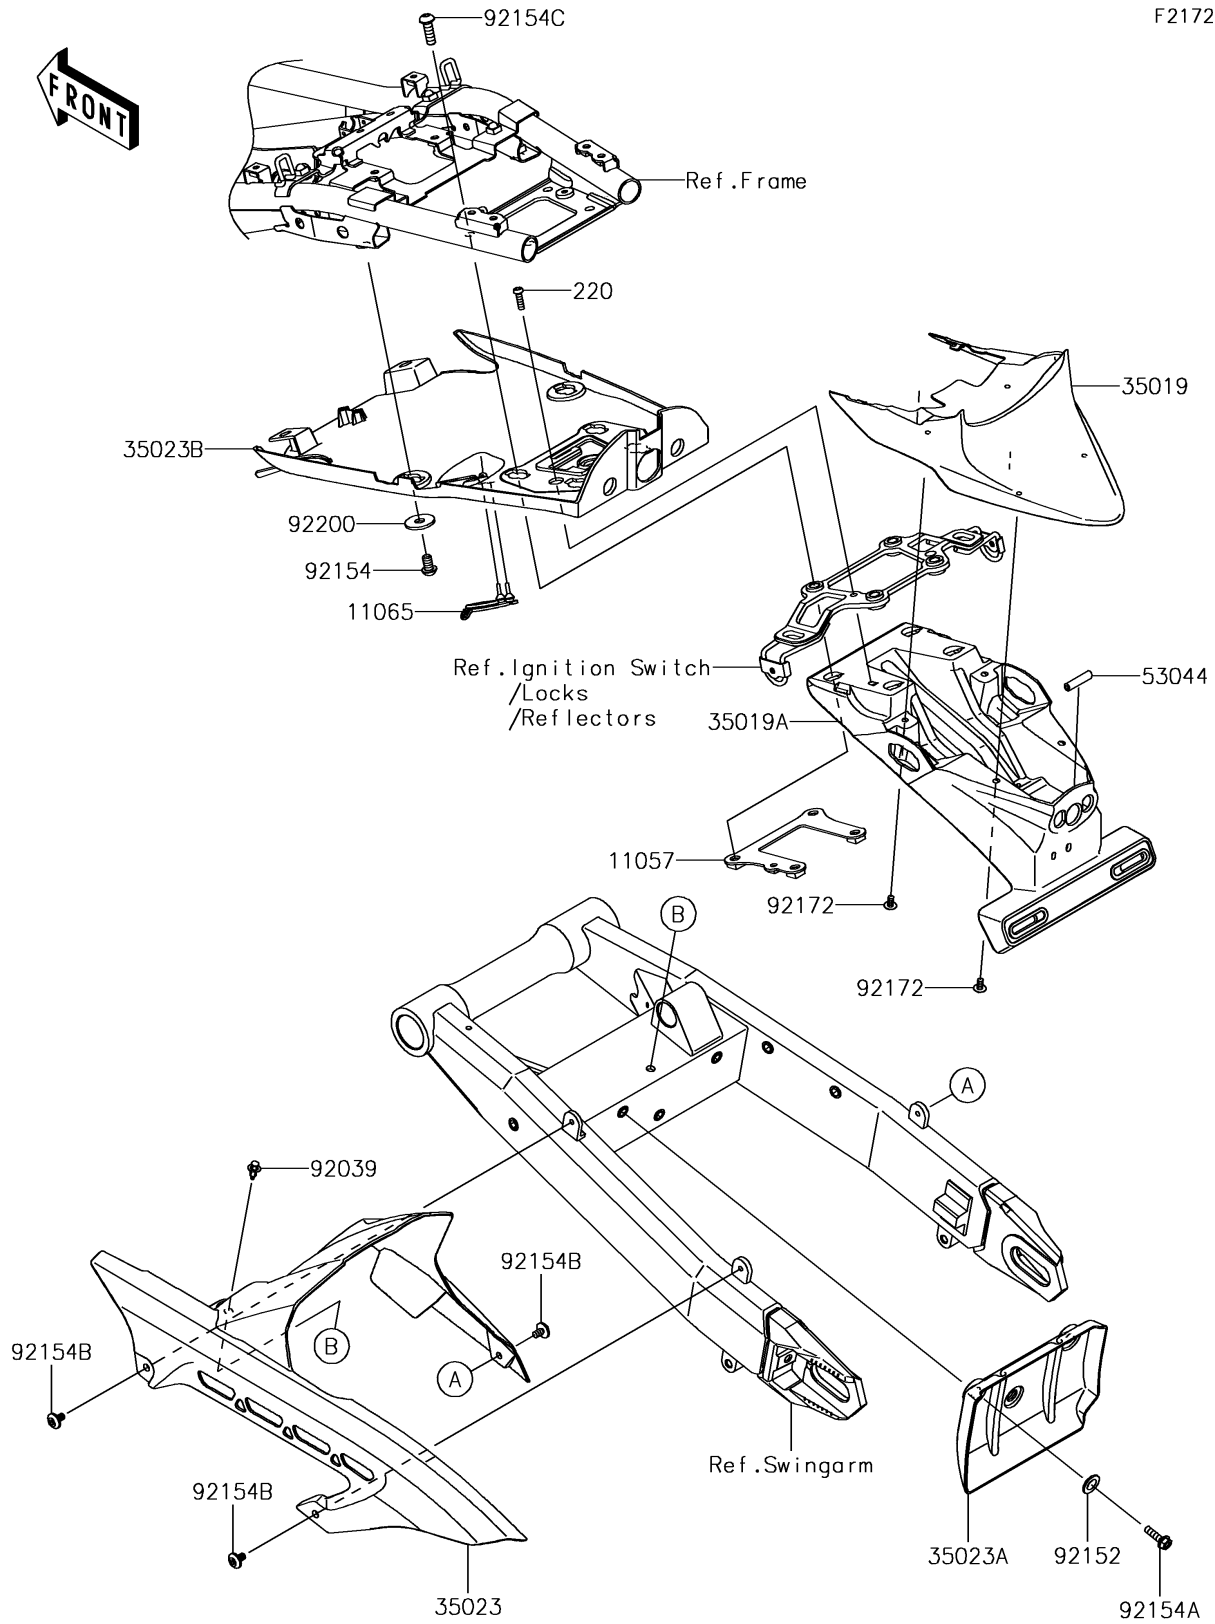

## 2018 Z900RS PARTS DIAGRAM

Rear Fender(s)

F2172

## 2018 Z900RS PARTS LIST

Rear Fender(s)

ITEM NAME	PART NUMBER	QUANTITY
BRACKET (Ref # 11057)	11057-0877	1
CAP (Ref # 11065)	11065-0998	1
SCREW-PAN-CROS,5X18 (Ref # 220)	220AB0518	1
FLAP (Ref # 35019)	35019-0637	1
FLAP,NUMBER PLATE (Ref # 35019A)	35019-0662	1
FENDER-REAR,INNER (Ref # 35023)	35023-0421	1
FENDER-REAR,INNER,LWR (Ref # 35023A)	35023-0432	1
FENDER-REAR (Ref # 35023B)	35023-0447	1
TRIM (Ref # 53044)	53044-0624	1
RIVET (Ref # 92039)	92039-0086	1
COLLAR,6.8X20X4.6 (Ref # 92152)	92152-2432	1
BOLT,SOCKET,8X14 (Ref # 92154)	92154-2651	1
BOLT,FLANGED,6X22 (Ref # 92154A)	92154-2673	1
BOLT (Ref # 92154B)	92154-2840	1
BOLT,SOCKET,8X25 (Ref # 92154C)	92154-2954	1
SCREW,TAPPING,5X10 (Ref # 92172)	92172-0335	1
WASHER,9X28X2.3 (Ref # 92200)	92200-1951	1