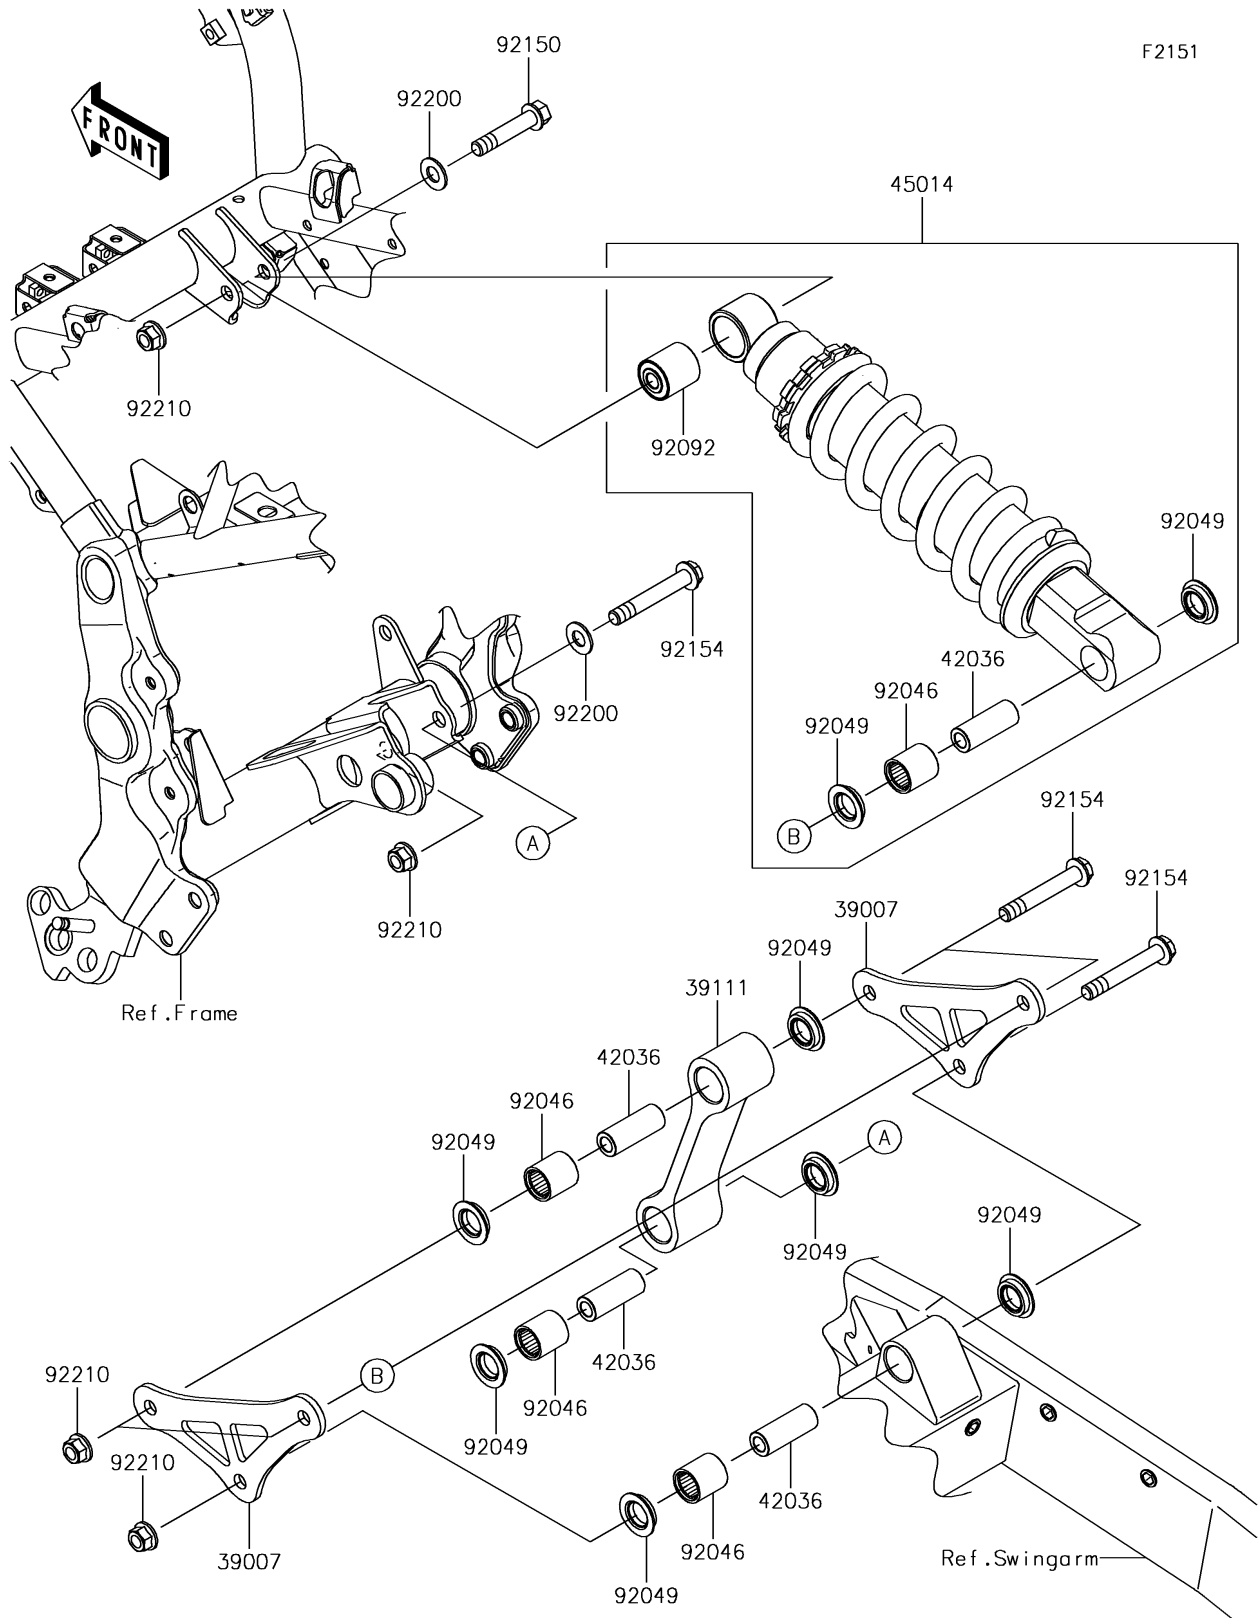

2018 Z900RS PARTS DIAGRAM

Suspension/Shock Absorber

2018 Z900RS PARTS LIST

Suspension/Shock Absorber

ITEM NAME	PART NUMBER	QUANTITY
ARM-SUSP (Ref # 39007)	39007-0410	1
ROD-TIE (Ref # 39111)	39111-0311	1
SLEEVE,10.1X17X44.5 (Ref # 42036)	42036-1342	1
SHOCKABSORBER,BLACK (Ref # 45014)	45014-0599-10	1
BEARING-NEEDLE,SFYZM172425 (Ref # 92046)	92046-1273	1
SEAL-OIL,MHA17245.7F (Ref # 92049)	92049-1223	1
BUSHING-RUBBER (Ref # 92092)	92092-1058	1
BOLT,FLANGED,10X50 (Ref # 92150)	92150-1125	1
BOLT,FLANGED,10X66 (Ref # 92154)	92154-2839	1
WASHER,11X22X1.6 (Ref # 92200)	92200-1926	1
NUT,LOCK,FLANGED,10MM (Ref # 92210)	92210-1139	1