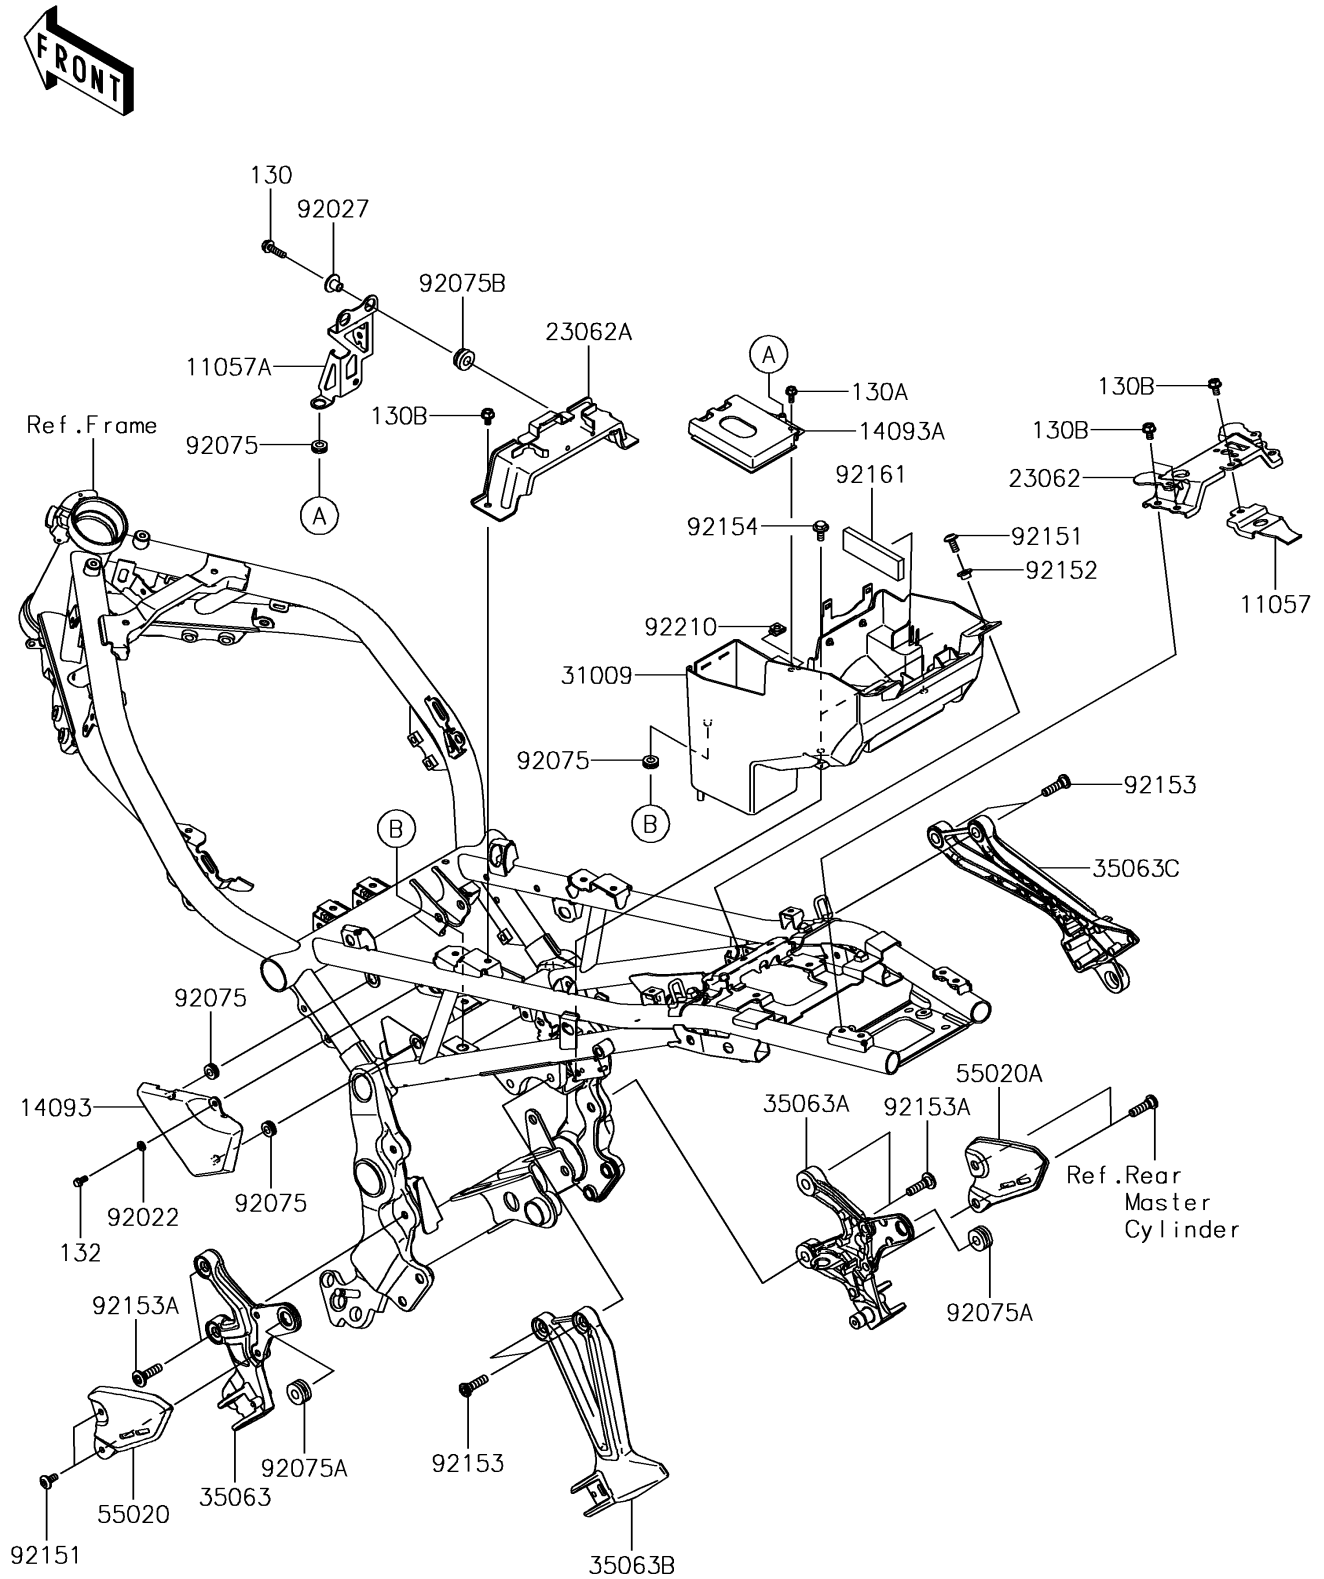

2018 Z900RS PARTS DIAGRAM

Frame Fittings

F2131

2018 Z900RS PARTS LIST

Frame Fittings

ITEM NAME	PART NUMBER	QUANTITY
BRACKET, TAIL LAMP (Ref # 11057)	11057-1341	1
BRACKET, REGULATOR (Ref # 11057A)	11057-1393	1
BOLT-FLANGED, 6X22 (Ref # 130)	130BA0622	1
BOLT-FLANGED, 5X12 (Ref # 130A)	130BC0512	1
BOLT-FLANGED, 6X10 (Ref # 130B)	130CA0610	1
BOLT-FLANGED-SMALL, 5X10 (Ref # 132)	132BA0510	1
COVER, ABS (Ref # 14093)	14093-0618	1
COVER, CANISTER (Ref # 14093A)	14093-0619	1
BRACKET-COMP, SEAT, RR (Ref # 23062)	23062-0969	1
BRACKET-COMP, SEAT, FR (Ref # 23062A)	23062-0981	1
CASE-COMP-BATTERY (Ref # 31009)	31009-0007	1
STAY, STEP, LH, F.S.BLACK (Ref # 35063)	35063-1391-18R	1
STAY, STEP, RH, F.S.BLACK (Ref # 35063A)	35063-1392-18R	1
STAY, RR STEP, LH, F.S.BLACK (Ref # 35063B)	35063-1393-18R	1
STAY, RR STEP, RH, F.S.BLACK (Ref # 35063C)	35063-1394-18R	1
GUARD, LH (Ref # 55020)	55020-2178	1
GUARD, RH (Ref # 55020A)	55020-2179	1
WASHER, 6.3X10.2X1.6 (Ref # 92022)	92022-1588	1
COLLAR, FLANGED, L=12.1, BLACK (Ref # 92027)	92027-1651	1
DAMPER (Ref # 92075)	92075-161	1
DAMPER, 10X24X12 (Ref # 92075A)	92075-1690	1
DAMPER (Ref # 92075B)	92075-277	1
BOLT, SOCKET, 6X14 (Ref # 92151)	92151-1654	1
COLLAR (Ref # 92152)	92152-0422	1
BOLT, SOCKET, 8X30 (Ref # 92153)	92153-1624	1
BOLT, SOCKET, 8X30 (Ref # 92153A)	92153-1630	1
BOLT, FLANGED, 6X16 (Ref # 92154)	92154-2955	1
DAMPER, 25X83X8 (Ref # 92161)	92161-2134	1
NUT (Ref # 92210)	92210-0571	1