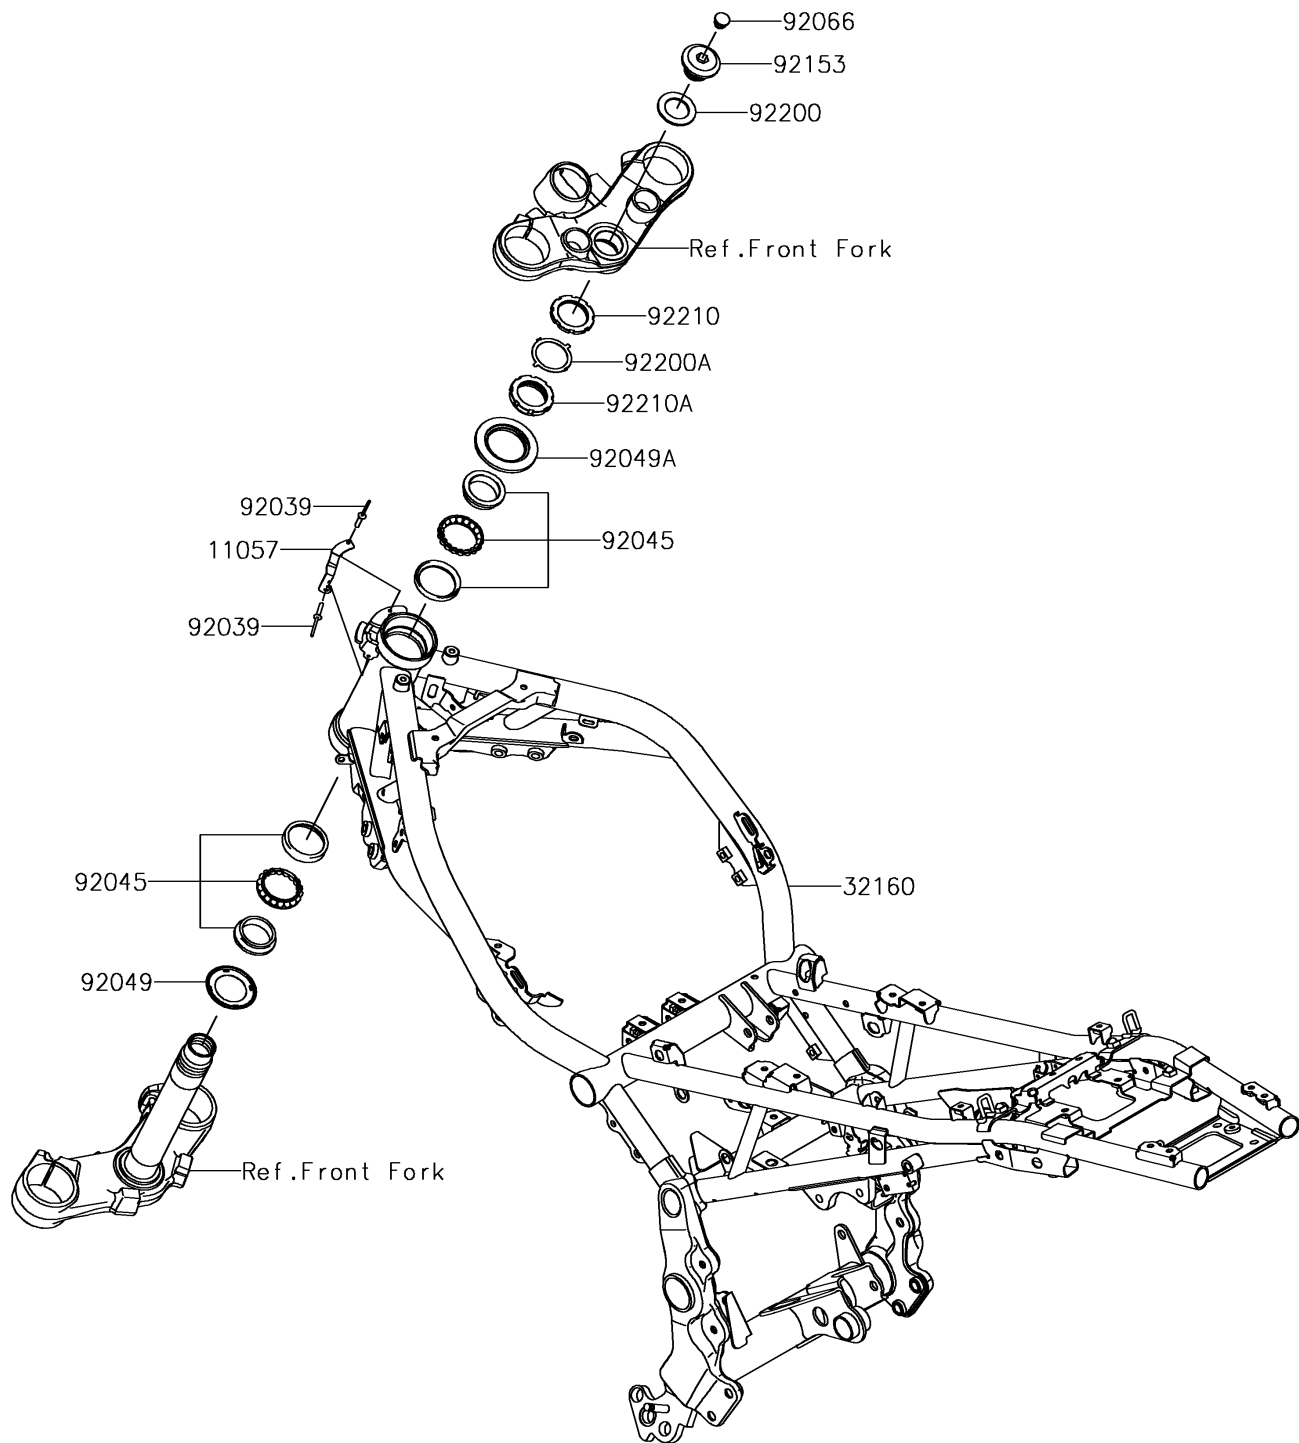

## 2018 Z900RS PARTS DIAGRAM

Frame

F2120

## 2018 Z900RS PARTS LIST

### Frame

ITEM NAME	PART NUMBER	QUANTITY
BRACKET (Ref # 11057)	11057-1310	1
FRAME-COMP,BLACK (Ref # 32160)	32160-0933-10	1
RIVET (Ref # 92039)	92039-0705	1
BEARING-BALL,SF07A17PX1V1 (Ref # 92045)	92045-1384	1
SEAL-OIL,DS35X55X4 (Ref # 92049)	92049-0022	1
SEAL-OIL,MX043N2 (Ref # 92049A)	92049-1483	1
PLUG (Ref # 92066)	92066-0071	1
BOLT,26MM (Ref # 92153)	92153-0474	1
WASHER,27X42X2.3 (Ref # 92200)	92200-0081	1
WASHER (Ref # 92200A)	92200-0281	1
NUT,STEERING STEM 35MM (Ref # 92210)	92210-0062	1
NUT,STEERING STEM,35MM (Ref # 92210A)	92210-0077	1