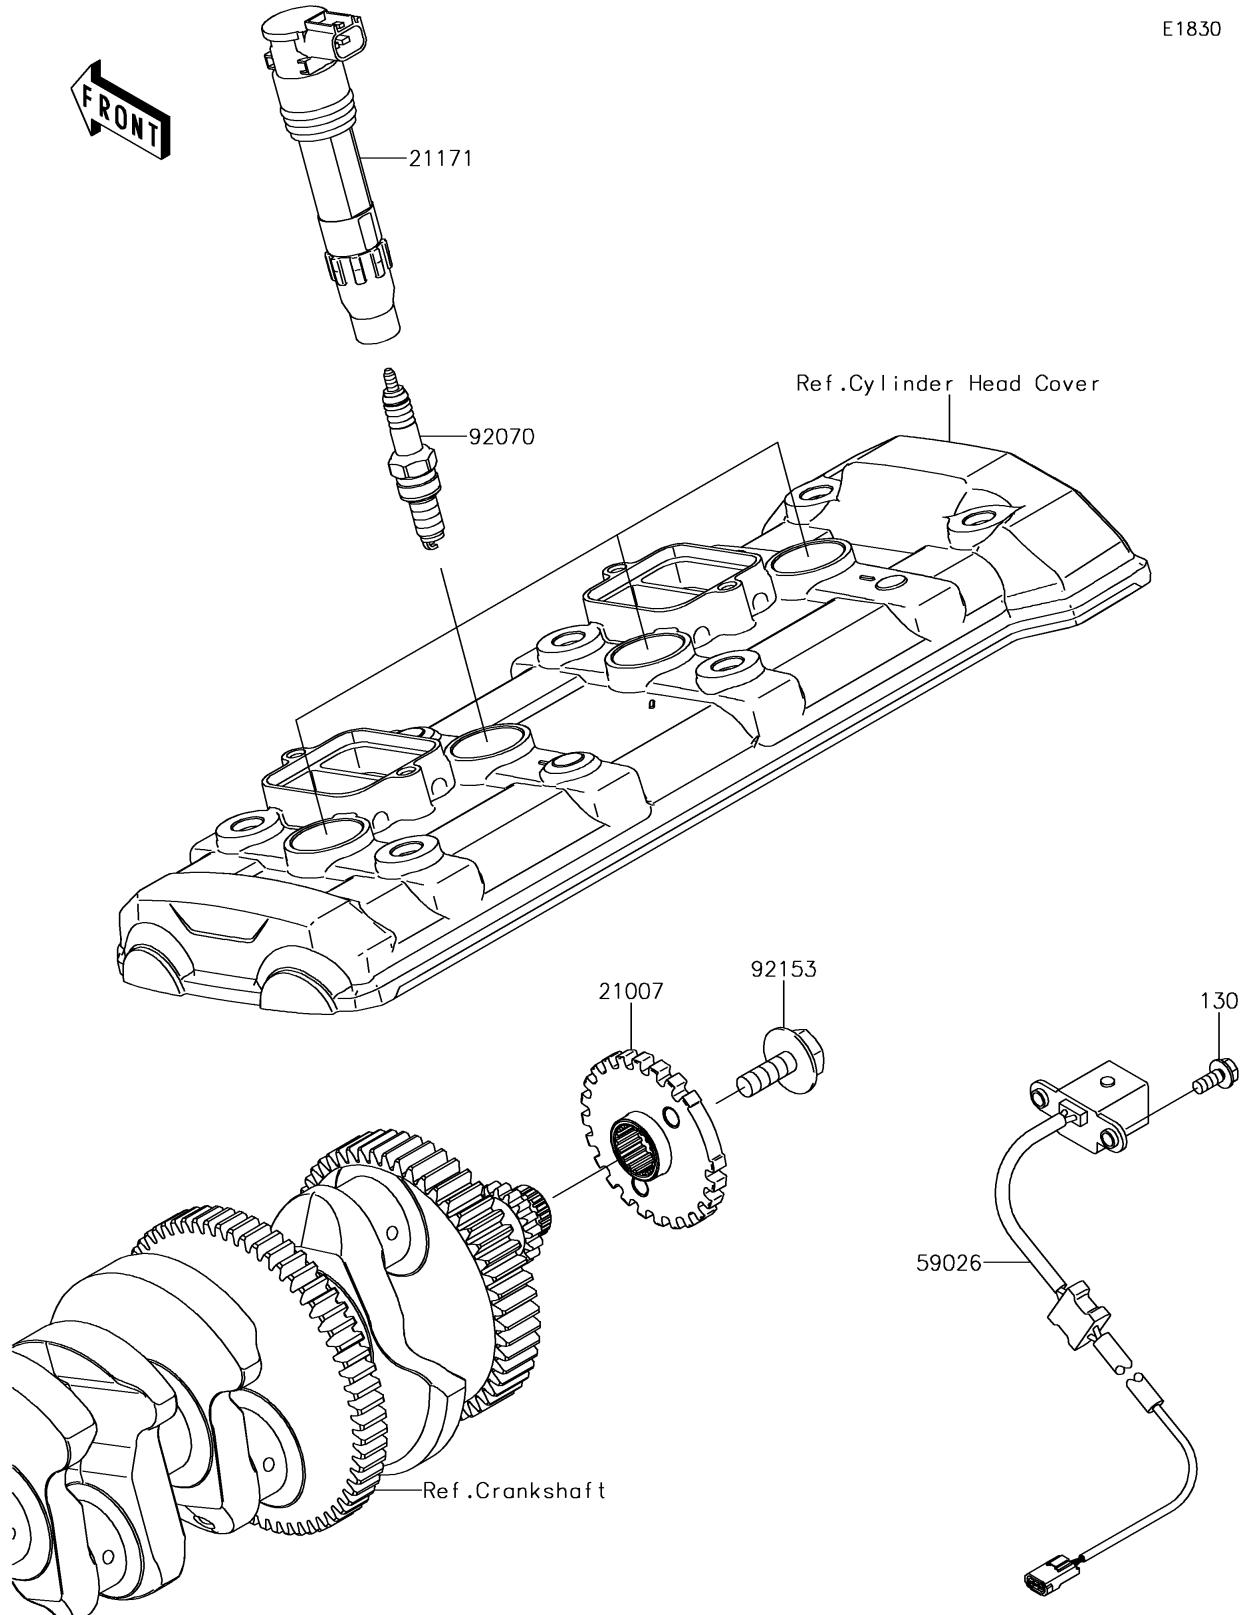

2018 Z900RS PARTS DIAGRAM

Ignition System

E1830

2018 Z900RS PARTS LIST

Ignition System

ITEM NAME	PART NUMBER	QUANTITY
BOLT-FLANGED,5X12 (Ref # 130)	130BA0512	1
ROTOR,TIMING (Ref # 21007)	21007-0656	1
COIL-ASSY-IGNITION (Ref # 21171)	21171-0033	1
COIL-PULSING (Ref # 59026)	59026-0049	1
PLUG-SPARK,CR9EIA(NGK) (Ref # 92070)	92070-0014	1
BOLT,FLANGED,8X23 (Ref # 92153)	92153-0549	1