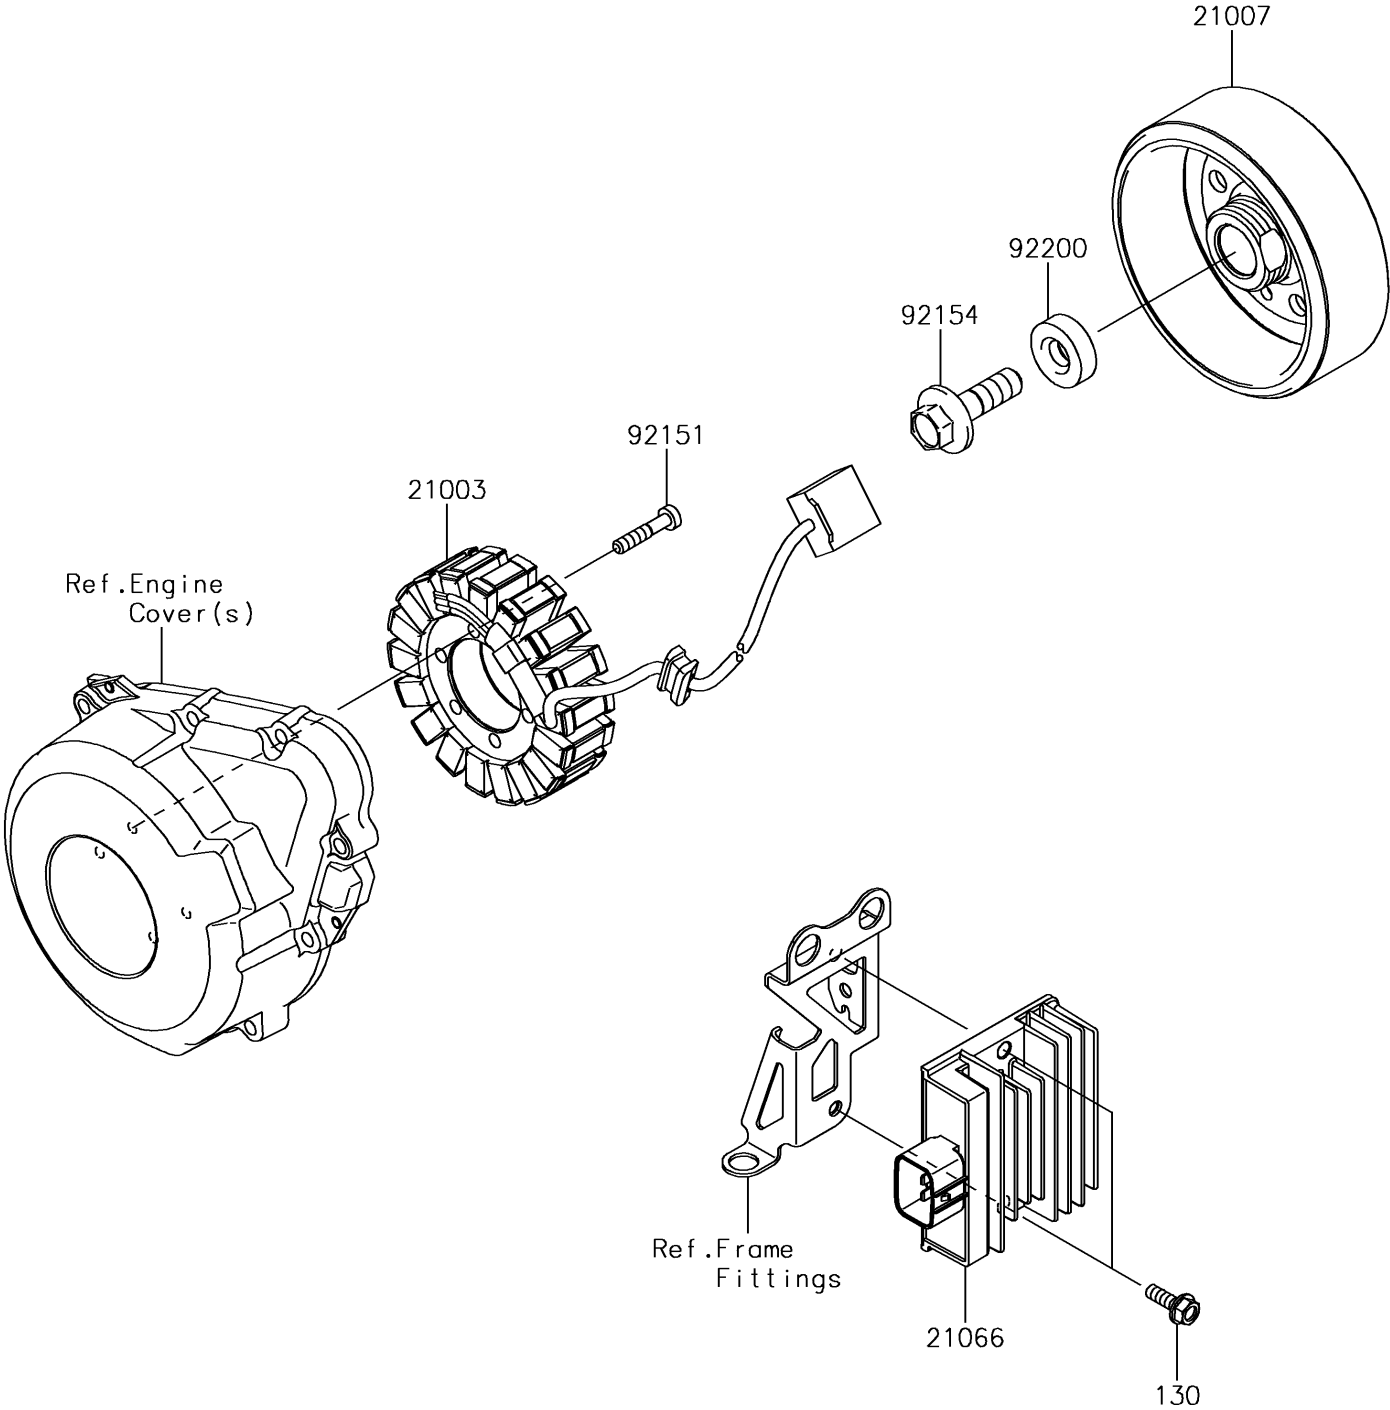

## 2018 Z900RS PARTS DIAGRAM

Generator

E1810

## 2018 Z900RS PARTS LIST

Generator

ITEM NAME	PART NUMBER	QUANTITY
BOLT-FLANGED,6X18 (Ref # 130)	130CA0618	1
STATOR (Ref # 21003)	21003-0179	1
ROTOR (Ref # 21007)	21007-0654	1
REGULATOR-VOLTAGE (Ref # 21066)	21066-0760	1
BOLT,6X30 (Ref # 92151)	92151-1626	1
BOLT,FLANGED,12X40 (Ref # 92154)	92154-2650	1
WASHER,12X34X9 (Ref # 92200)	92200-0369	1