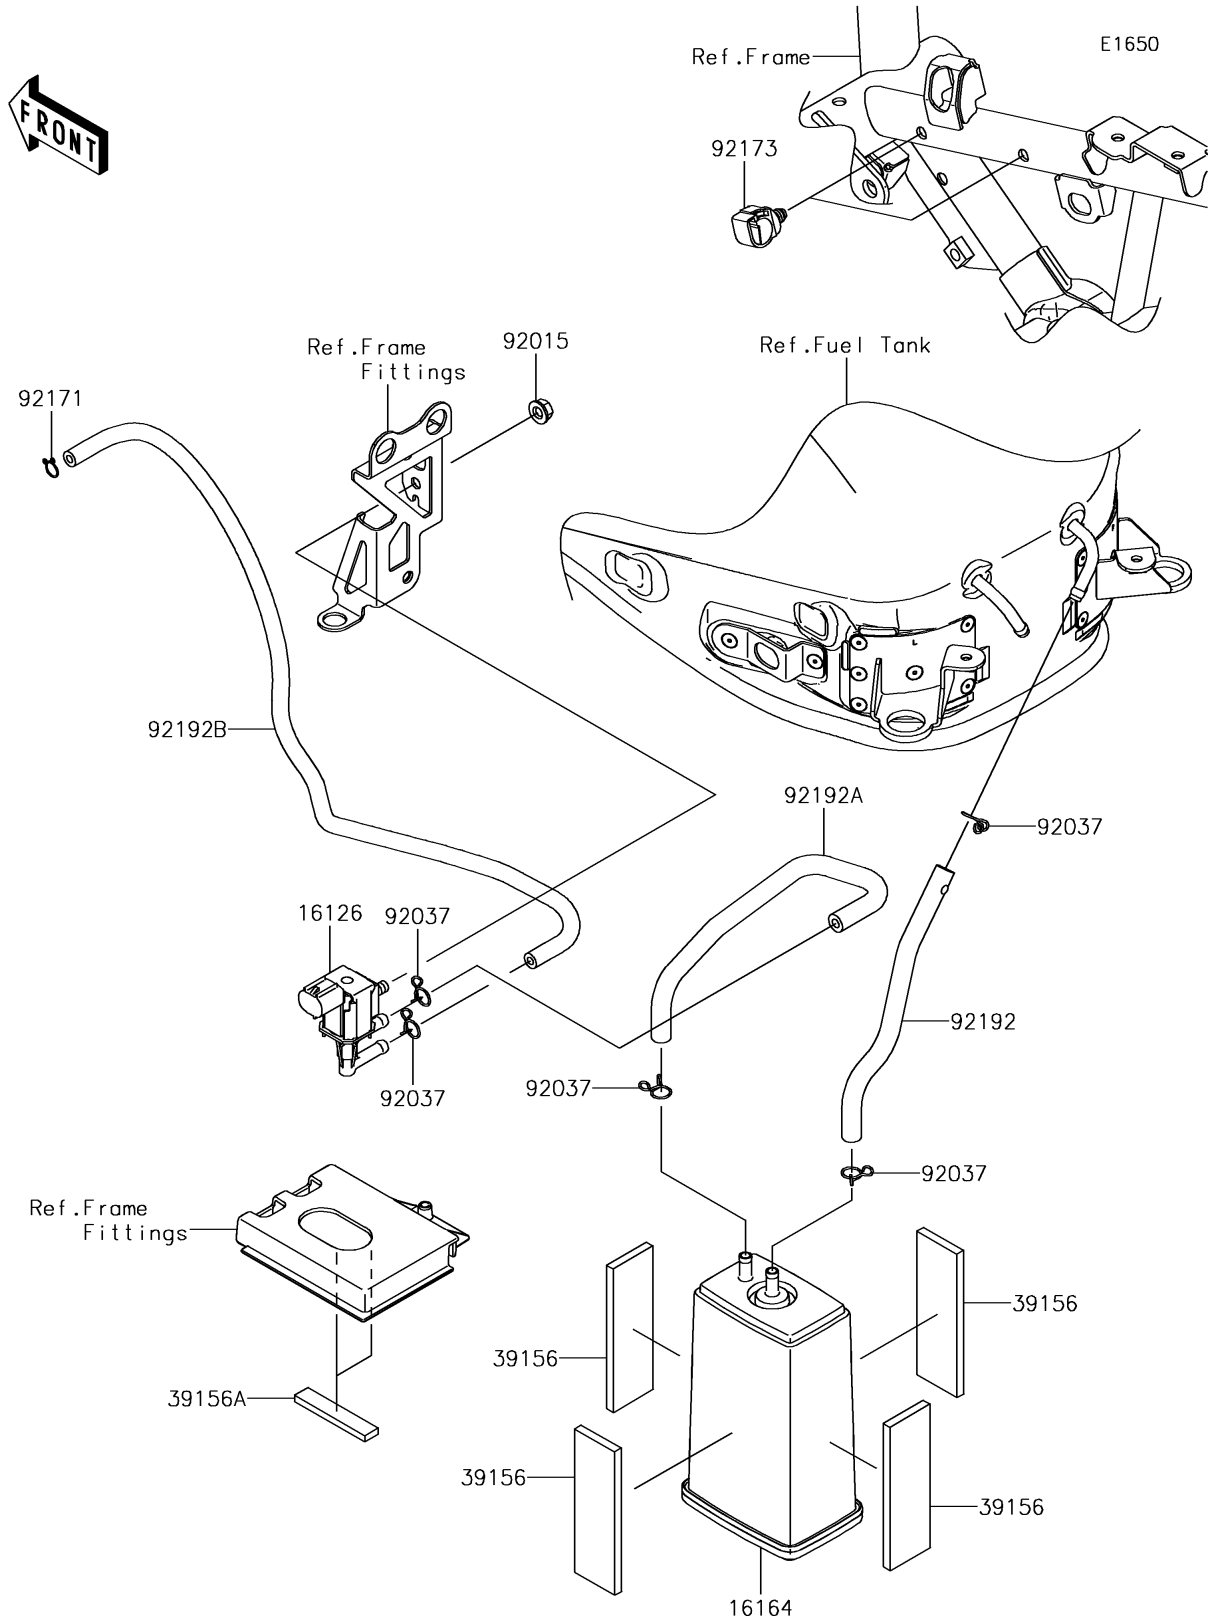

2018 Z900RS PARTS DIAGRAM

Fuel Evaporative System(CA)

2018 Z900RS PARTS LIST

Fuel Evaporative System(CA)

ITEM NAME	PART NUMBER	QUANTITY
VALVE,PCV (Ref # 16126)	16126-0740	1
CANISTER (Ref # 16164)	16164-0012	1
PAD,93X30X5 (Ref # 39156)	39156-1858	1
PAD,10X52.5X4 (Ref # 39156A)	39156-2206	1
NUT,FLANGED,6MM (Ref # 92015)	92015-1367	1
CLAMP (Ref # 92037)	92037-1712	1
CLAMP (Ref # 92171)	92171-0573	1
CLAMP,12MM DIA. (Ref # 92173)	92173-0736	1
TUBE,CANISTER-TANK (Ref # 92192)	92192-1799	1
TUBE,PCV-CANISTER (Ref # 92192A)	92192-1800	1
TUBE,PCV-THROTTLE BODY (Ref # 92192B)	92192-1883	1