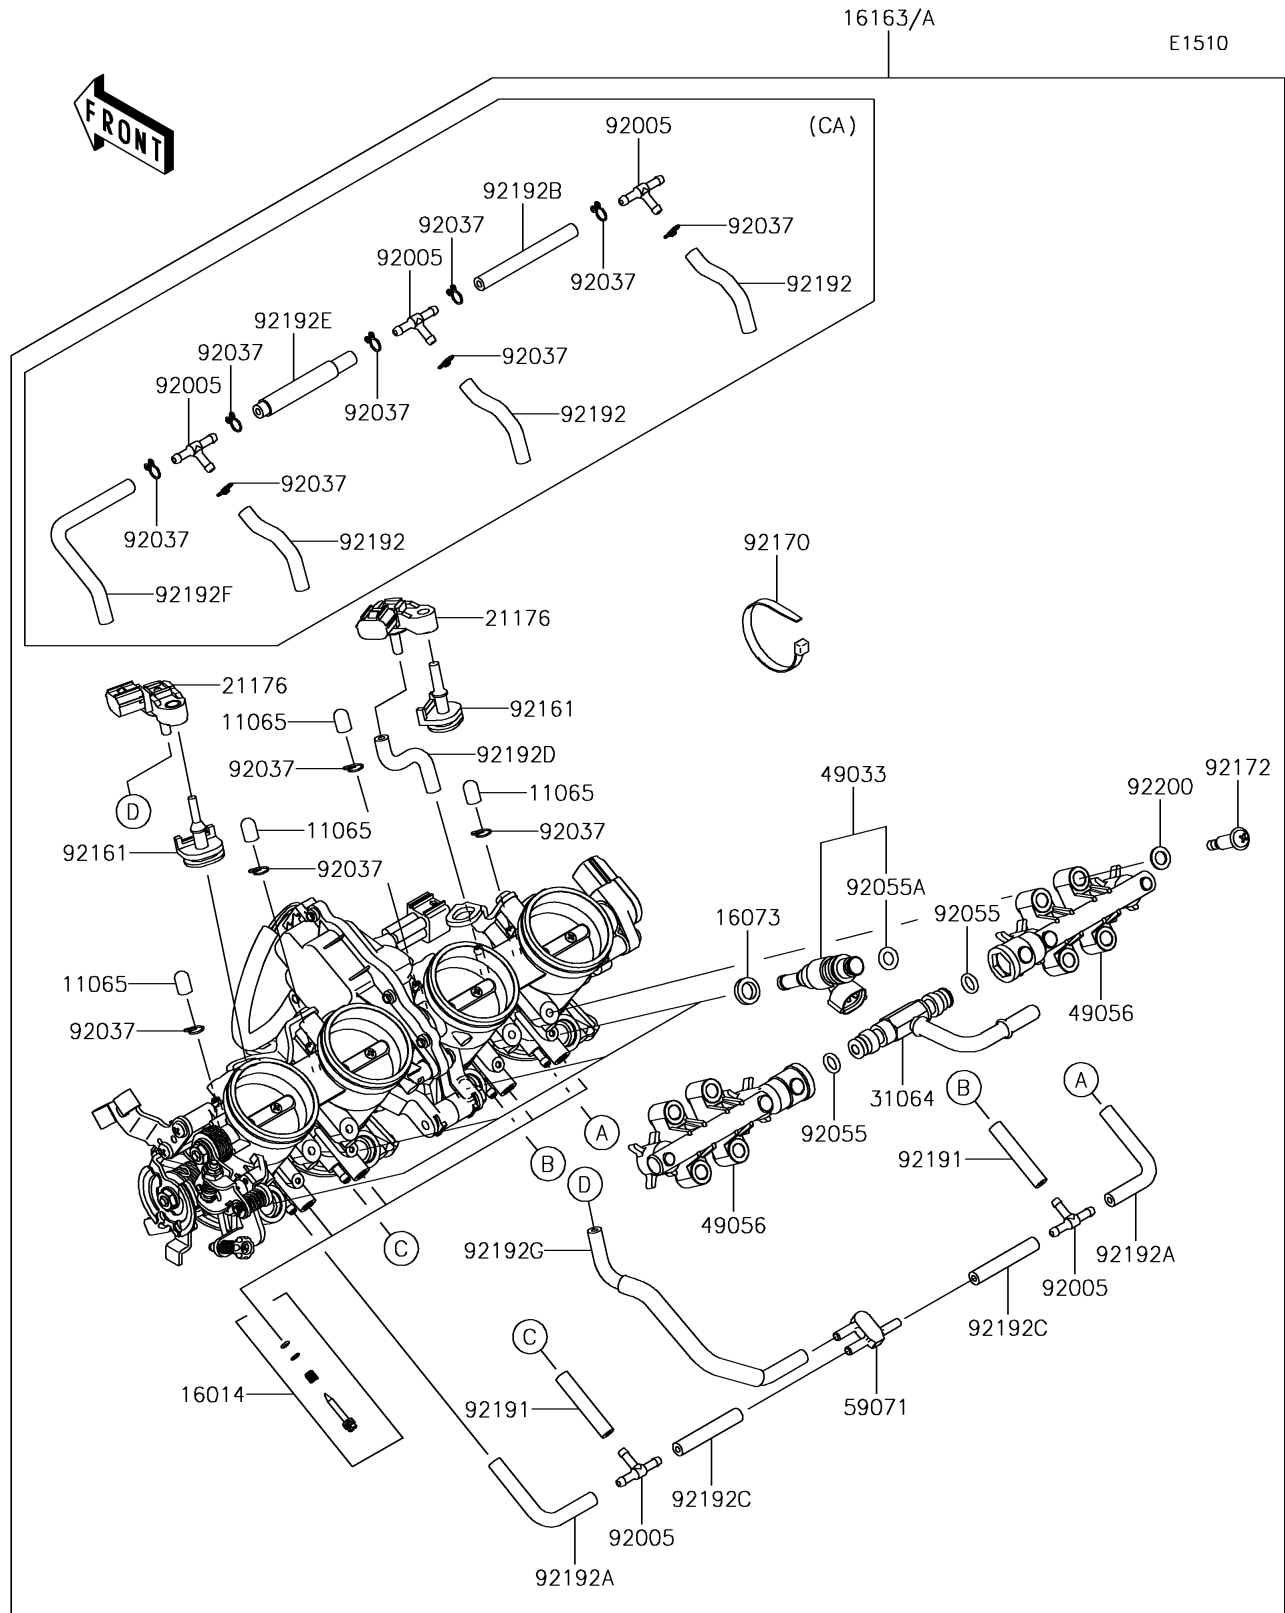

2018 Z900RS PARTS DIAGRAM

Throttle

2018 Z900RS PARTS LIST

Throttle

ITEM NAME	PART NUMBER	QUANTITY
SCREW-PILOT AIR (Ref # 16014)	16014-0017	1
INSULATOR,INJECTER (Ref # 16073)	16073-1123	1
THROTTLE-ASSY (Ref # 16163)	16163-0896	1
SENSOR,PRESSURE (Ref # 21176)	21176-0111	1
PIPE-COMP (Ref # 31064)	31064-0692	1
NOZZLE-INJECTION (Ref # 49033)	49033-0034	1
PIPE-INJECTION (Ref # 49056)	49056-0049	1
JOINT (Ref # 59071)	59071-0022	1
RING-O (Ref # 92055)	92055-0761	1
RING-O,REGULATOR-FUEL (Ref # 92055A)	92055-2187	1
DAMPER (Ref # 92161)	92161-0673	1
CLAMP (Ref # 92170)	92170-3749	1
SCREW,PIPE INJECTION (Ref # 92172)	92172-0828	1
TUBE,3.2X7.4X40 (Ref # 92191)	92191-1551	1
TUBE,3.5X7.5X55 (Ref # 92192)	92192-1349	1
TUBE,3.2X7.4X75 (Ref # 92192A)	92192-1446	1
TUBE,3.5X7.5X70 (Ref # 92192B)	92192-1447	1
TUBE,3.2X7.4X45 (Ref # 92192C)	92192-1617	1
TUBE,3.2X7.4X55 (Ref # 92192D)	92192-1802	1
TUBE,3.5X7.5X70 (Ref # 92192E)	92192-1803	1
TUBE,3.5X7.5X115 (Ref # 92192F)	92192-1804	1
TUBE,3.2X7.4X175 (Ref # 92192G)	92192-1805	1
WASHER (Ref # 92200)	92200-3807	1