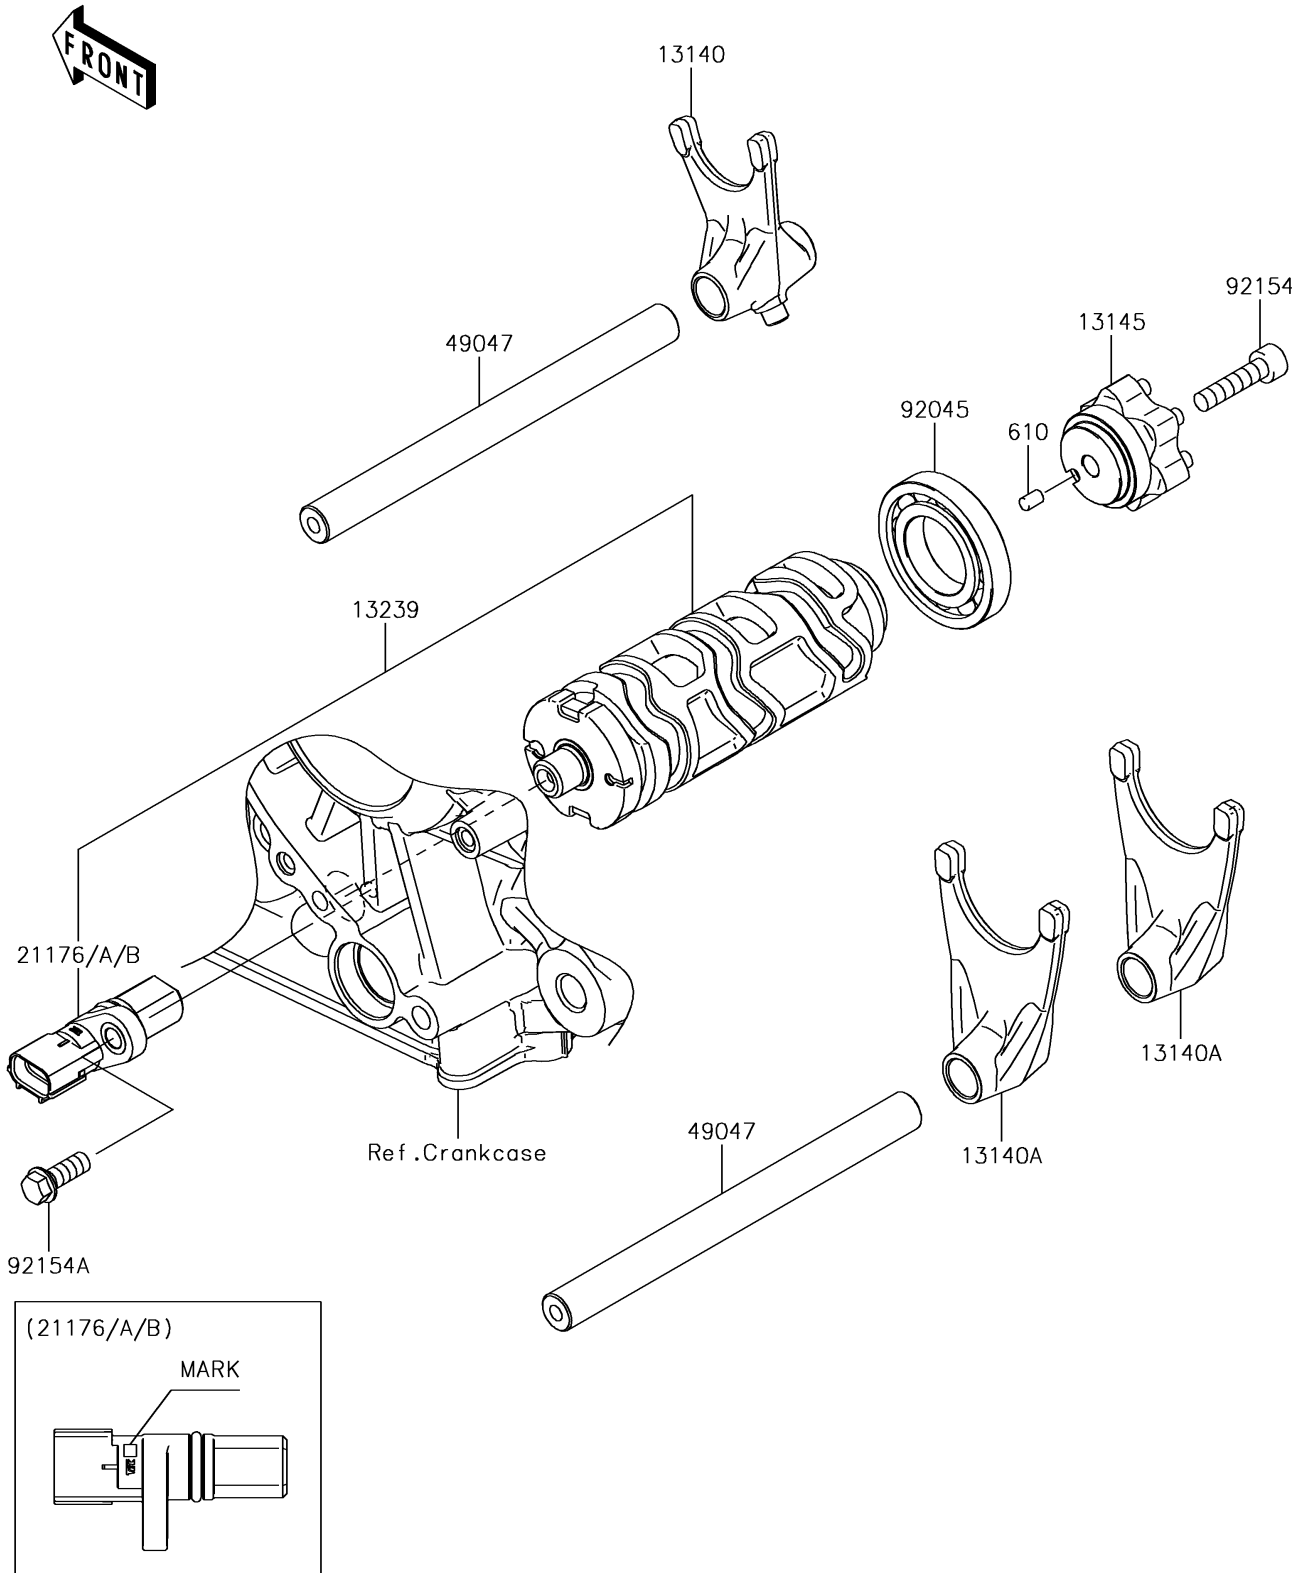

2018 Z900RS PARTS DIAGRAM

Gear Change Drum/Shift Fork(s)

E1362

2018 Z900RS PARTS LIST

Gear Change Drum/Shift Fork(s)

ITEM NAME	PART NUMBER	QUANTITY
FORK-SHIFT (Ref # 13140)	13140-0061	1
FORK-SHIFT (Ref # 13140A)	13140-0062	1
CAM-CHANGE DRUM (Ref # 13145)	13145-0568	1
DRUM-ASSY-CHANGE (Ref # 13239)	13239-0581	1
SENSOR,GEAR POSITION,M MARK (Ref # 21176)	21176-0825	1
SENSOR,GEAR POSITION,H MARK (Ref # 21176A)	21176-0845	1
SENSOR,GEAR POSITION,L MARK (Ref # 21176B)	21176-0846	1
ROD-SHIFT (Ref # 49047)	49047-0023	1
ROLLER,4X6 (Ref # 610)	610A0406	1
BEARING-BALL,16005 (Ref # 92045)	92045-1045	1
BOLT,SOCKET,6X25 (Ref # 92154)	92154-0477	1
BOLT,FLANGED,6X16 (Ref # 92154A)	92154-2096	1