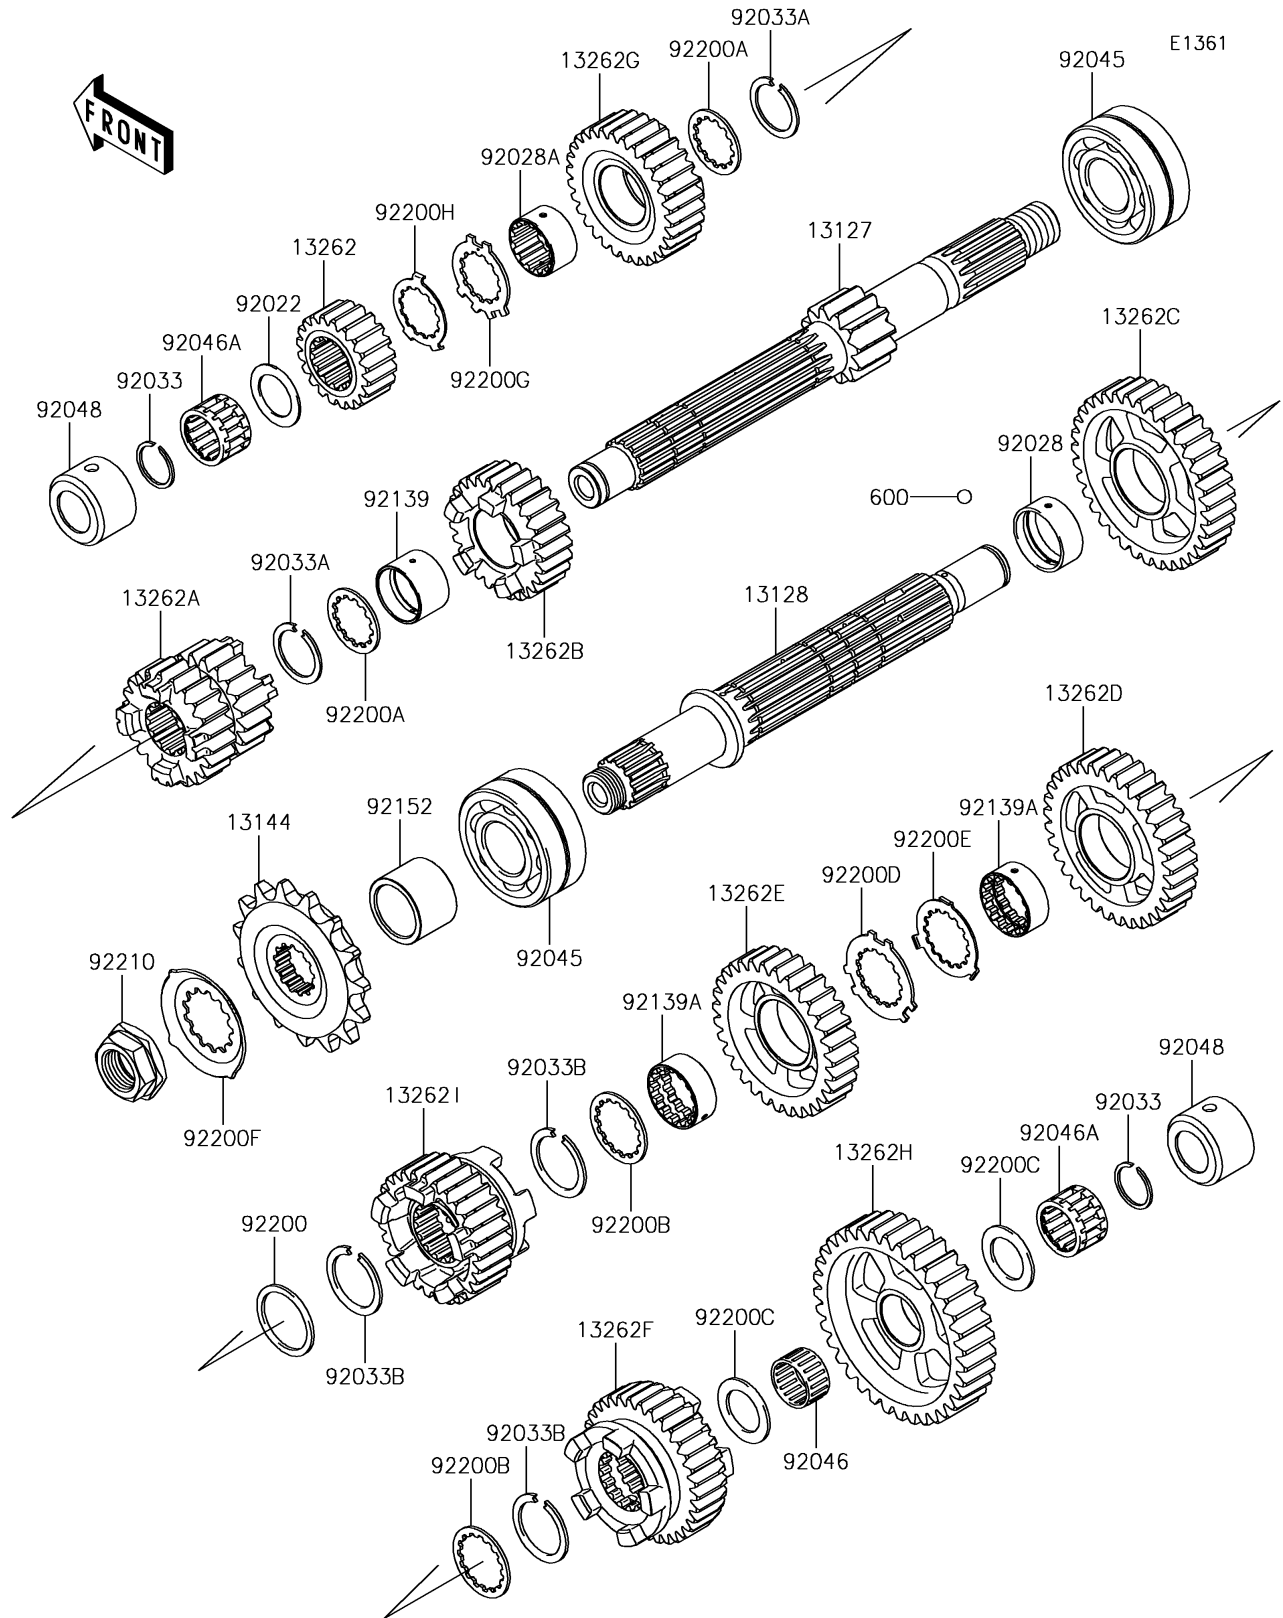

2018 Z900RS PARTS DIAGRAM

Transmission

2018 Z900RS PARTS LIST

Transmission

ITEM NAME	PART NUMBER	QUANTITY
SHAFT-TRANSMISSION INPUT,12T (Ref # 13127)	13127-0694	1
SHAFT-TRANSMISSION OUTPUT (Ref # 13128)	13128-0698	1
SPROCKET-OUTPUT,15T (Ref # 13144)	13144-0579	1
GEAR,INPUT 2ND,17T (Ref # 13262)	13262-1233	1
GEAR,INPUT 3RD&4TH,20T&22T (Ref # 13262A)	13262-1234	1
GEAR,INPUT 5TH,27T (Ref # 13262B)	13262-1235	1
GEAR,OUTPUT 2ND,35T (Ref # 13262C)	13262-1238	1
GEAR,OUTPUT 3RD,33T (Ref # 13262D)	13262-1239	1
GEAR,OUTPUT 4TH,31T (Ref # 13262E)	13262-1240	1
GEAR,OUTPUT 5TH,33T (Ref # 13262F)	13262-1241	1
GEAR,INPUT 6TH,30T (Ref # 13262G)	13262-1285	1
GEAR,OUTPUT LOW,35T (Ref # 13262H)	13262-1286	1
GEAR,OUTPUT 6TH,29T (Ref # 13262I)	13262-1287	1
BALL-STEEL,5/32 (Ref # 600)	600A0500	1
WASHER,20.5X30X1,STEEL (Ref # 92022)	92022-112	1
BUSHING,OUTPUT,2ND (Ref # 92028)	92028-1739	1
BUSHING,INPUT TOP GEAR (Ref # 92028A)	92028-1915	1
RING-SNAP,20MM (Ref # 92033)	92033-015	1
RING-SNAP,24MM (Ref # 92033A)	92033-026	1
RING-SNAP,T=1.5 (Ref # 92033B)	92033-1249	1
BEARING-BALL,DAC2557NSSH (Ref # 92045)	92045-0003	1
BEARING-NEEDLE,K20X24X13 (Ref # 92046)	92046-1219	1
BEARING-NEEDLE,PK20X27X17X3 (Ref # 92046A)	92046-1303	1
RACE (Ref # 92048)	92048-0016	1
BUSHING,25X28X17.8 (Ref # 92139)	92139-0280	1
BUSHING,OUTPUT,3RD&4TH (Ref # 92139A)	92139-0281	1
COLLAR,SPROCKET (Ref # 92152)	92152-2263	1
WASHER,28.1X34.0X1.6 (Ref # 92200)	92200-0228	1
WASHER,25.2X31.0X1.5 (Ref # 92200A)	92200-1239	1

2018 Z900RS PARTS LIST

Transmission

ITEM NAME	PART NUMBER	QUANTITY
WASHER,28.5X34.0X1.5 (Ref # 92200B)	92200-1240	1
WASHER,20.5X31X1.5 (Ref # 92200C)	92200-1375	1
WASHER,25.8X40.5X1.5 (Ref # 92200D)	92200-1522	1
WASHER,25.2X37.0X1.0 (Ref # 92200E)	92200-1523	1
WASHER (Ref # 92200F)	92200-1720	1
WASHER,22.6X34.2X1.5 (Ref # 92200G)	92200-1941	1
WASHER,22X32X1 (Ref # 92200H)	92200-1942	1
NUT,20MM (Ref # 92210)	92210-0850	1