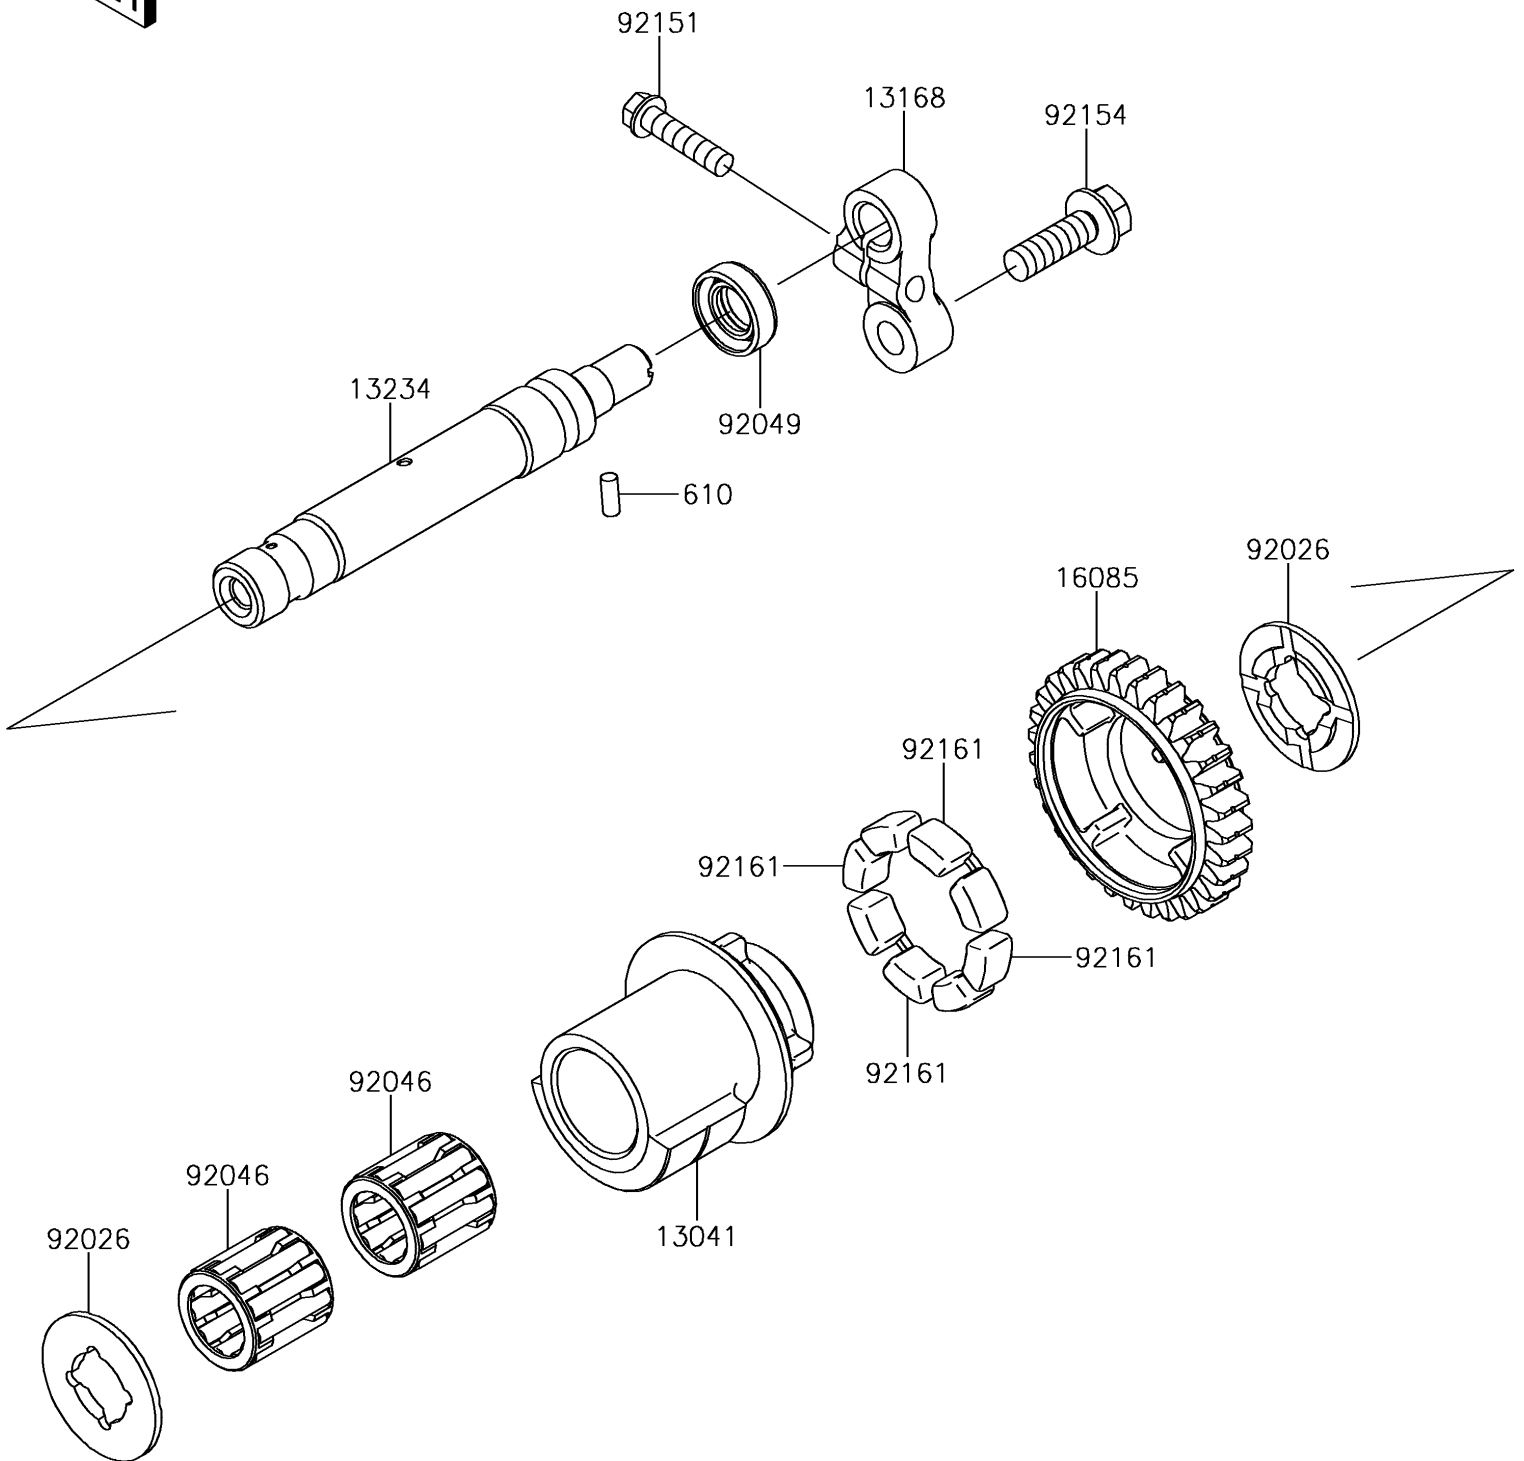

2018 Z900RS PARTS DIAGRAM

Balancer

E1323

2018 Z900RS PARTS LIST

Balancer

ITEM NAME	PART NUMBER	QUANTITY
BALANCER (Ref # 13041)	13041-0559	1
LEVER (Ref # 13168)	13168-0115	1
SHAFT-COMP (Ref # 13234)	13234-0038	1
GEAR,BALANCER,31T (Ref # 16085)	16085-0134	1
ROLLER,4X10 (Ref # 610)	610A0410	1
SPACER (Ref # 92026)	92026-0082	1
BEARING-NEEDLE (Ref # 92046)	92046-1266	1
SEAL-OIL,TC 12X22X7 (Ref # 92049)	92049-2204	1
BOLT,FLANGED-SMALL,6X25 (Ref # 92151)	92151-1930	1
BOLT,FLANGED,8X25 (Ref # 92154)	92154-0413	1
DAMPER (Ref # 92161)	92161-1055	1