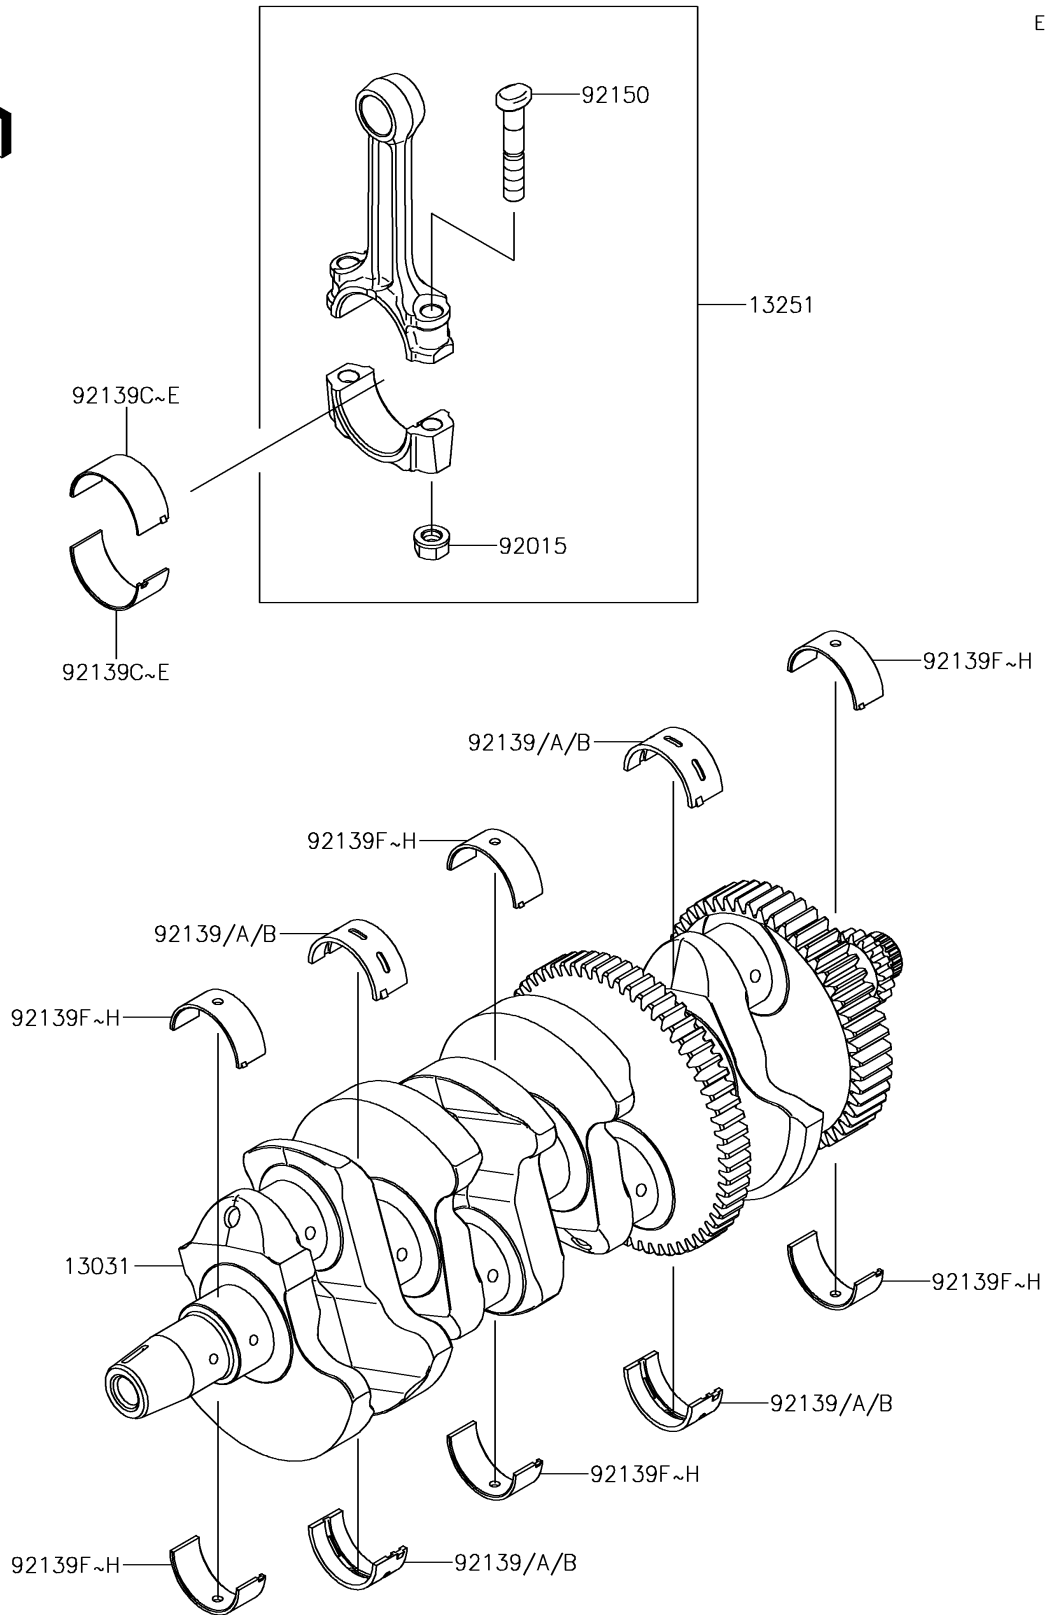

2018 Z900RS PARTS DIAGRAM

Crankshaft

E1321

2018 Z900RS PARTS LIST

Crankshaft

ITEM NAME	PART NUMBER	QUANTITY
CRANKSHAFT-COMP (Ref # 13031)	13031-0710	1
ROD-ASSY-CONNECTING,II (Ref # 13251)	13251-0726-II	1
NUT,FLANGED,8MM (Ref # 92015)	92015-1311	1
BUSHING,CRANK #2,BLUE (Ref # 92139)	92139-0032	1
BUSHING,CRANK #2,BLACK (Ref # 92139A)	92139-0033	1
BUSHING,CRANK #2,BROWN (Ref # 92139B)	92139-0034	1
BUSHING,CRANK PIN,BLUE (Ref # 92139C)	92139-0122	1
BUSHING,CRANK PIN,BLACK (Ref # 92139D)	92139-0123	1
BUSHING,CRANK PIN,BROWN (Ref # 92139E)	92139-0124	1
BUSHING,CRANK,#1,BLUE (Ref # 92139F)	92139-0217	1
BUSHING,CRANK,#1,BLACK (Ref # 92139G)	92139-0218	1
BUSHING,CRANK,#1,BROWN (Ref # 92139H)	92139-0219	1
BOLT,CONNECTING ROD,8MM (Ref # 92150)	92150-1216	1