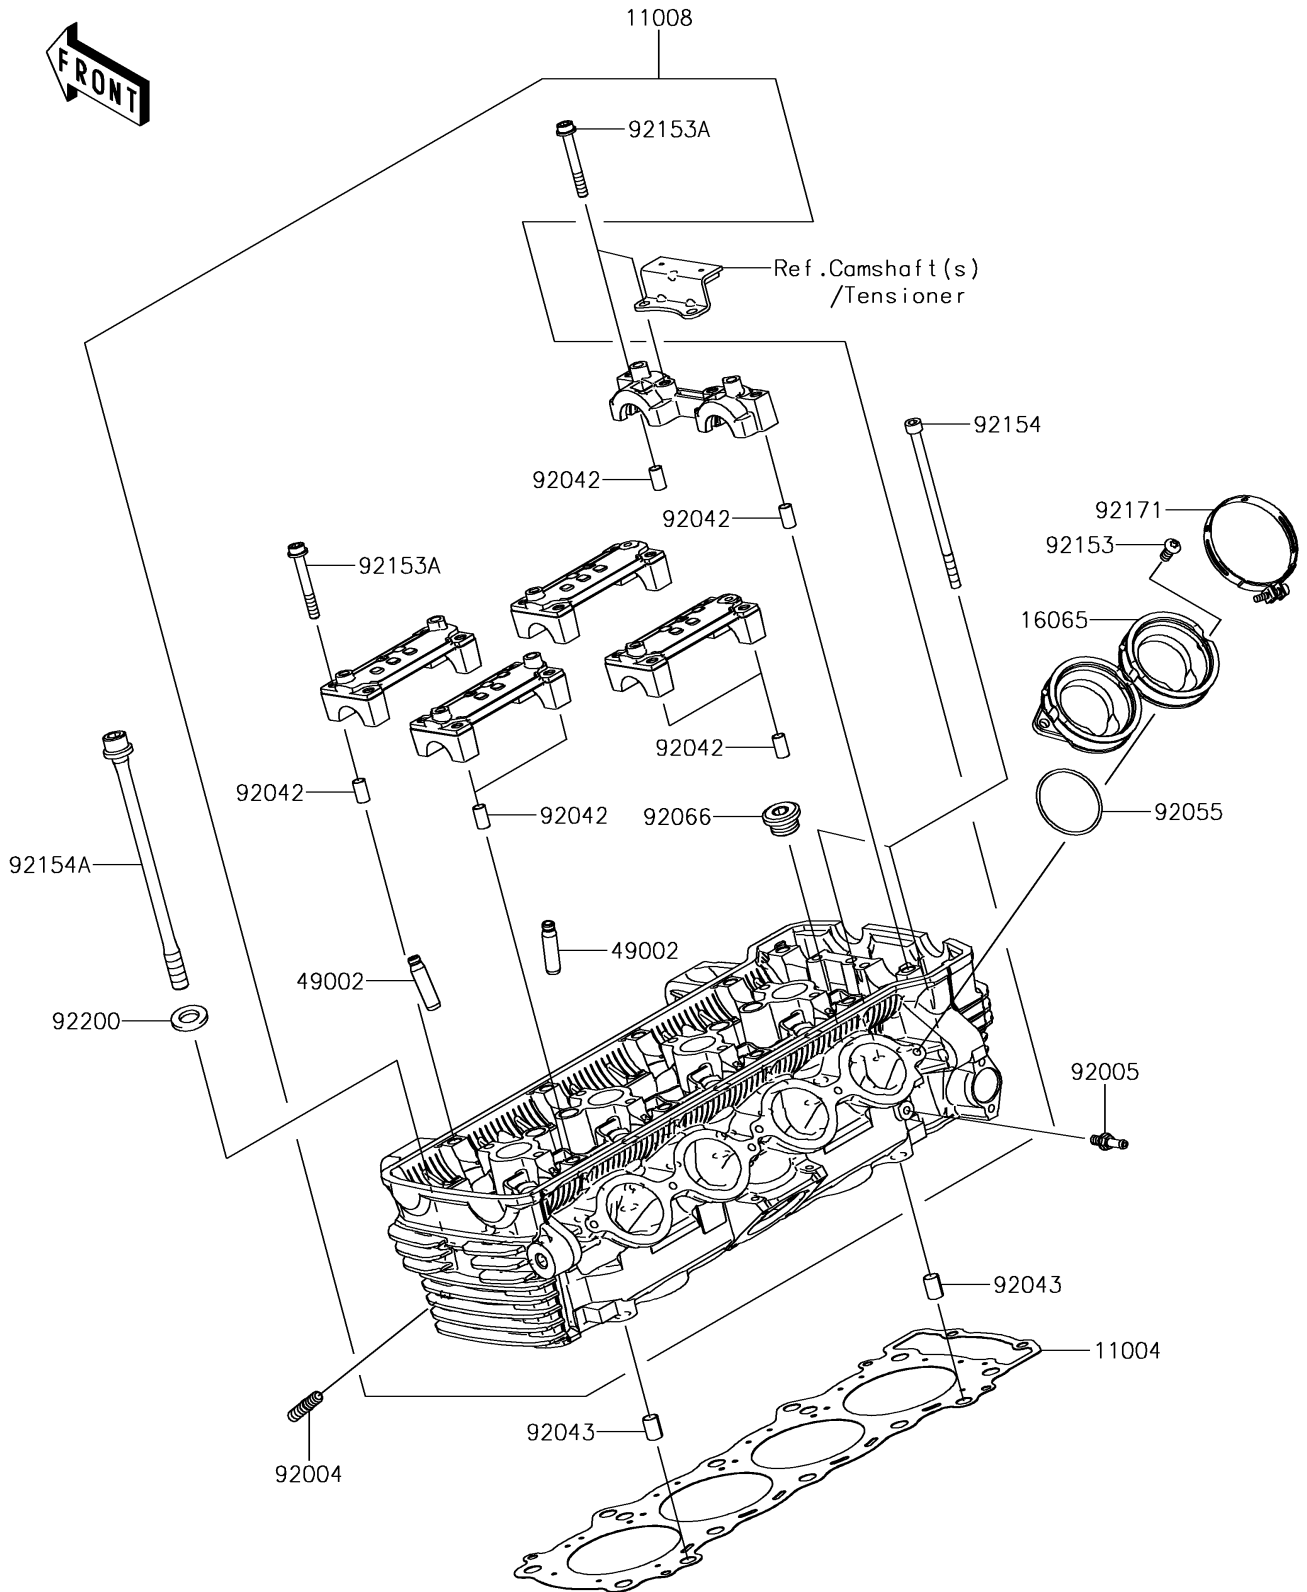

2018 Z900RS PARTS DIAGRAM

Cylinder Head

E1111

2018 Z900RS PARTS LIST

Cylinder Head

ITEM NAME	PART NUMBER	QUANTITY
GASKET-HEAD (Ref # 11004)	11004-0769	1
HEAD-COMP-CYLINDER (Ref # 11008)	11008-0932	1
HOLDER-CARBURETOR (Ref # 16065)	16065-0132	1
GUIDE-VALVE (Ref # 49002)	49002-0009	1
STUD (Ref # 92004)	92004-0050	1
FITTING (Ref # 92005)	92005-0826	1
PIN,DOWEL,6.3X8X14 (Ref # 92042)	92042-007	1
PIN,8.2X10X14 (Ref # 92043)	92043-1264	1
RING-O,42X1.9 (Ref # 92055)	92055-1536	1
PLUG,18X10 (Ref # 92066)	92066-0832	1
BOLT,TORX,6X14 (Ref # 92153)	92153-0406	1
BOLT,SOCKET,6X45 (Ref # 92153A)	92153-0656	1
BOLT,SOCKET,6X115 (Ref # 92154)	92154-0205	1
BOLT,FLANGED,10X165 (Ref # 92154A)	92154-2638	1
CLAMP,60MM (Ref # 92171)	92171-0729	1
WASHER,10.2X18.4X1.8 (Ref # 92200)	92200-1691	1