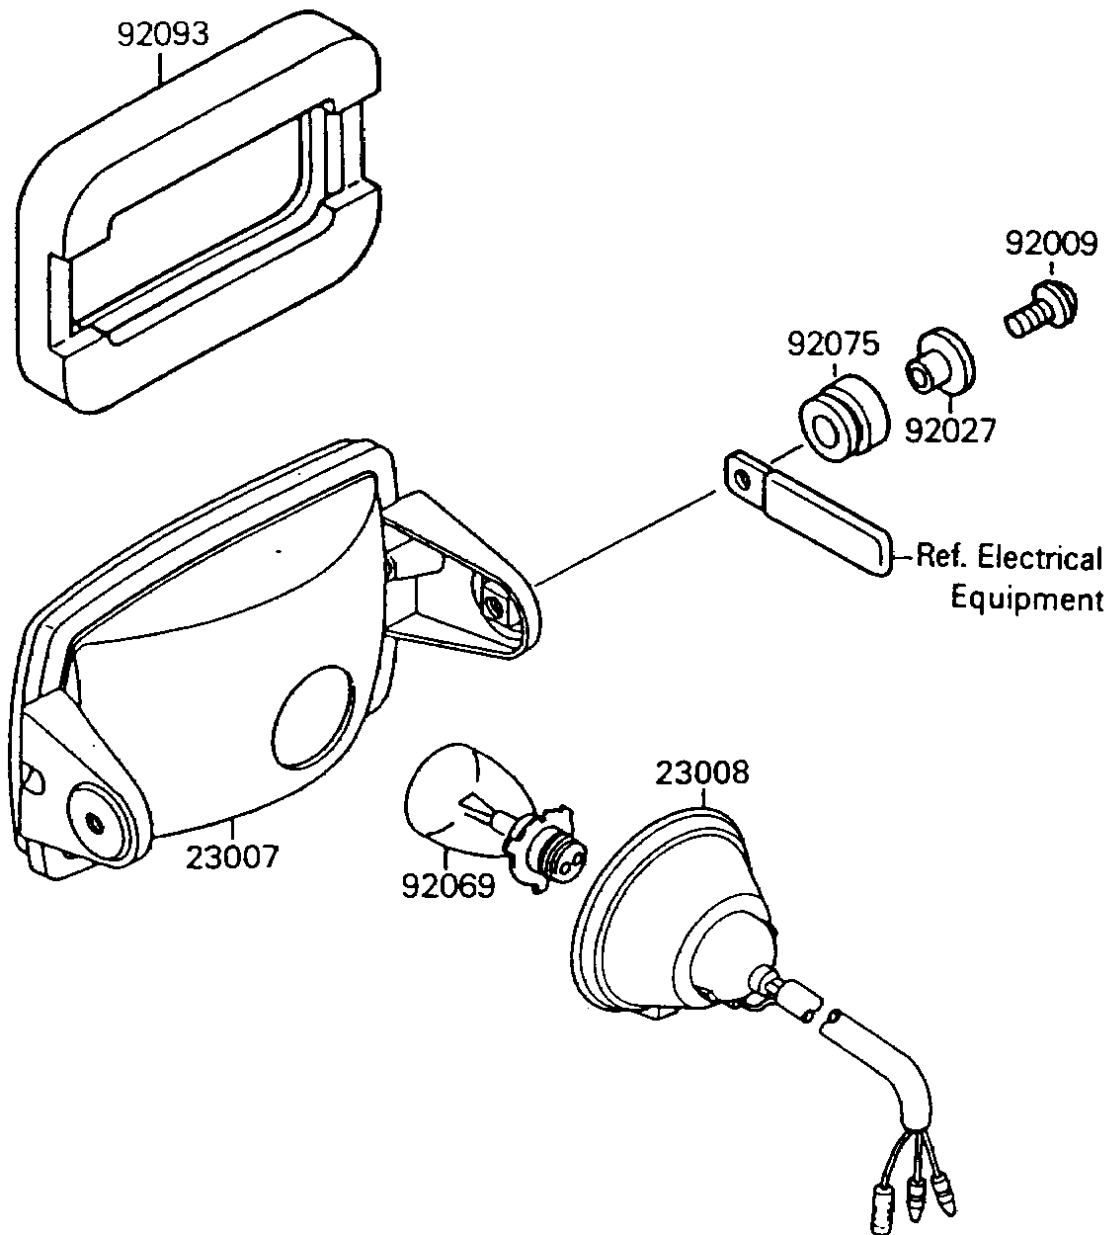

1994 Mojave 250 PARTS DIAGRAM

Headlight(s)

F2710

1994 Mojave 250 PARTS LIST

Headlight(s)

| ITEM NAME | PART NUMBER | QUANTITY |
|-------------------------------------|-------------|----------|
| LENS-COMP,HEAD LAMP (Ref # 23007) | 23007-1183 | 1 |
| SOCKET-ASSY,HEAD LAMP (Ref # 23008) | 23008-1358 | 1 |
| SCREW,6X22,BLACK (Ref # 92009) | 92009-1256 | 2 |
| COLLAR,L=13.1,BLACK (Ref # 92027) | 92027-1450 | 2 |
| BULB,12V 45/45W (Ref # 92069) | 92069-1061 | 1 |
| DAMPER (Ref # 92075) | 92075-1690 | 2 |
| SEAL,HEAD LAMP (Ref # 92093) | 92093-1222 | 1 |