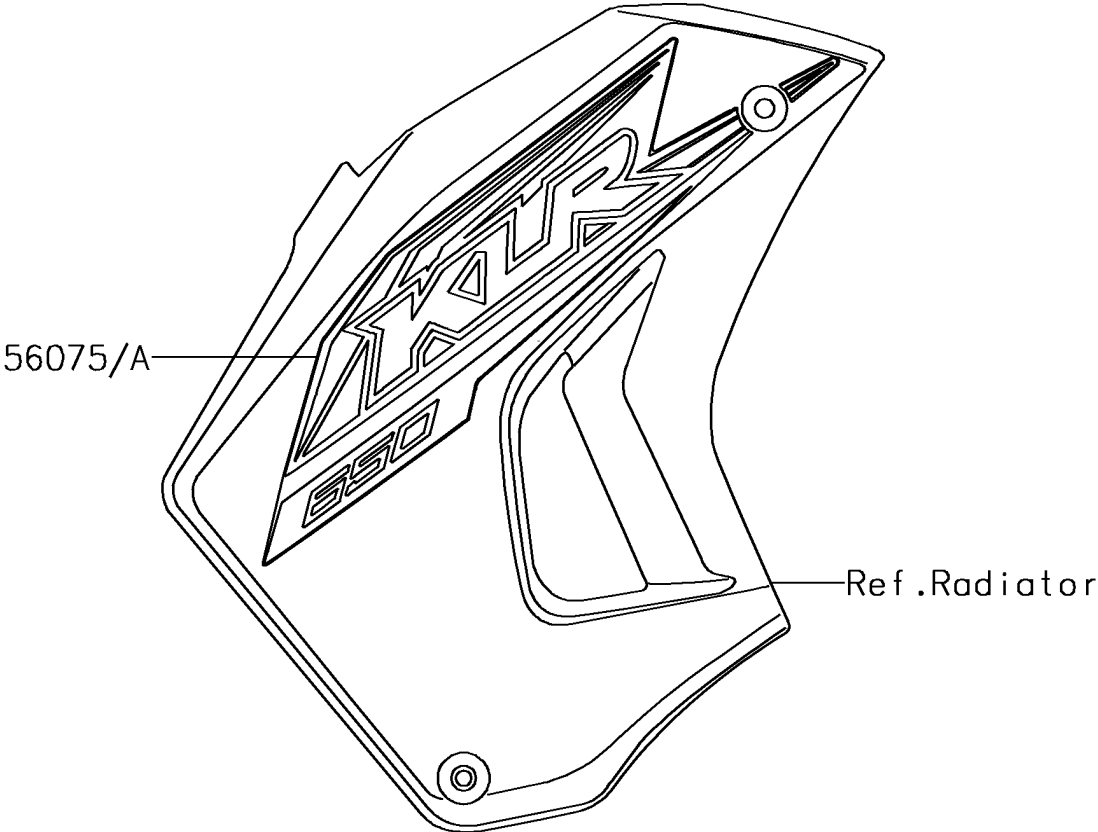

2018 KLR™650 CAMO PARTS DIAGRAM

Decals(Gray)(EJFA)

F2861B

2018 KLR™650 CAMO PARTS LIST

Decals(Gray)(EJFA)

ITEM NAME	PART NUMBER	QUANTITY
PATTERN,SHROUD,LH (Ref # 56075)	56075-3847	1
PATTERN,SHROUD,RH (Ref # 56075A)	56075-3848	1