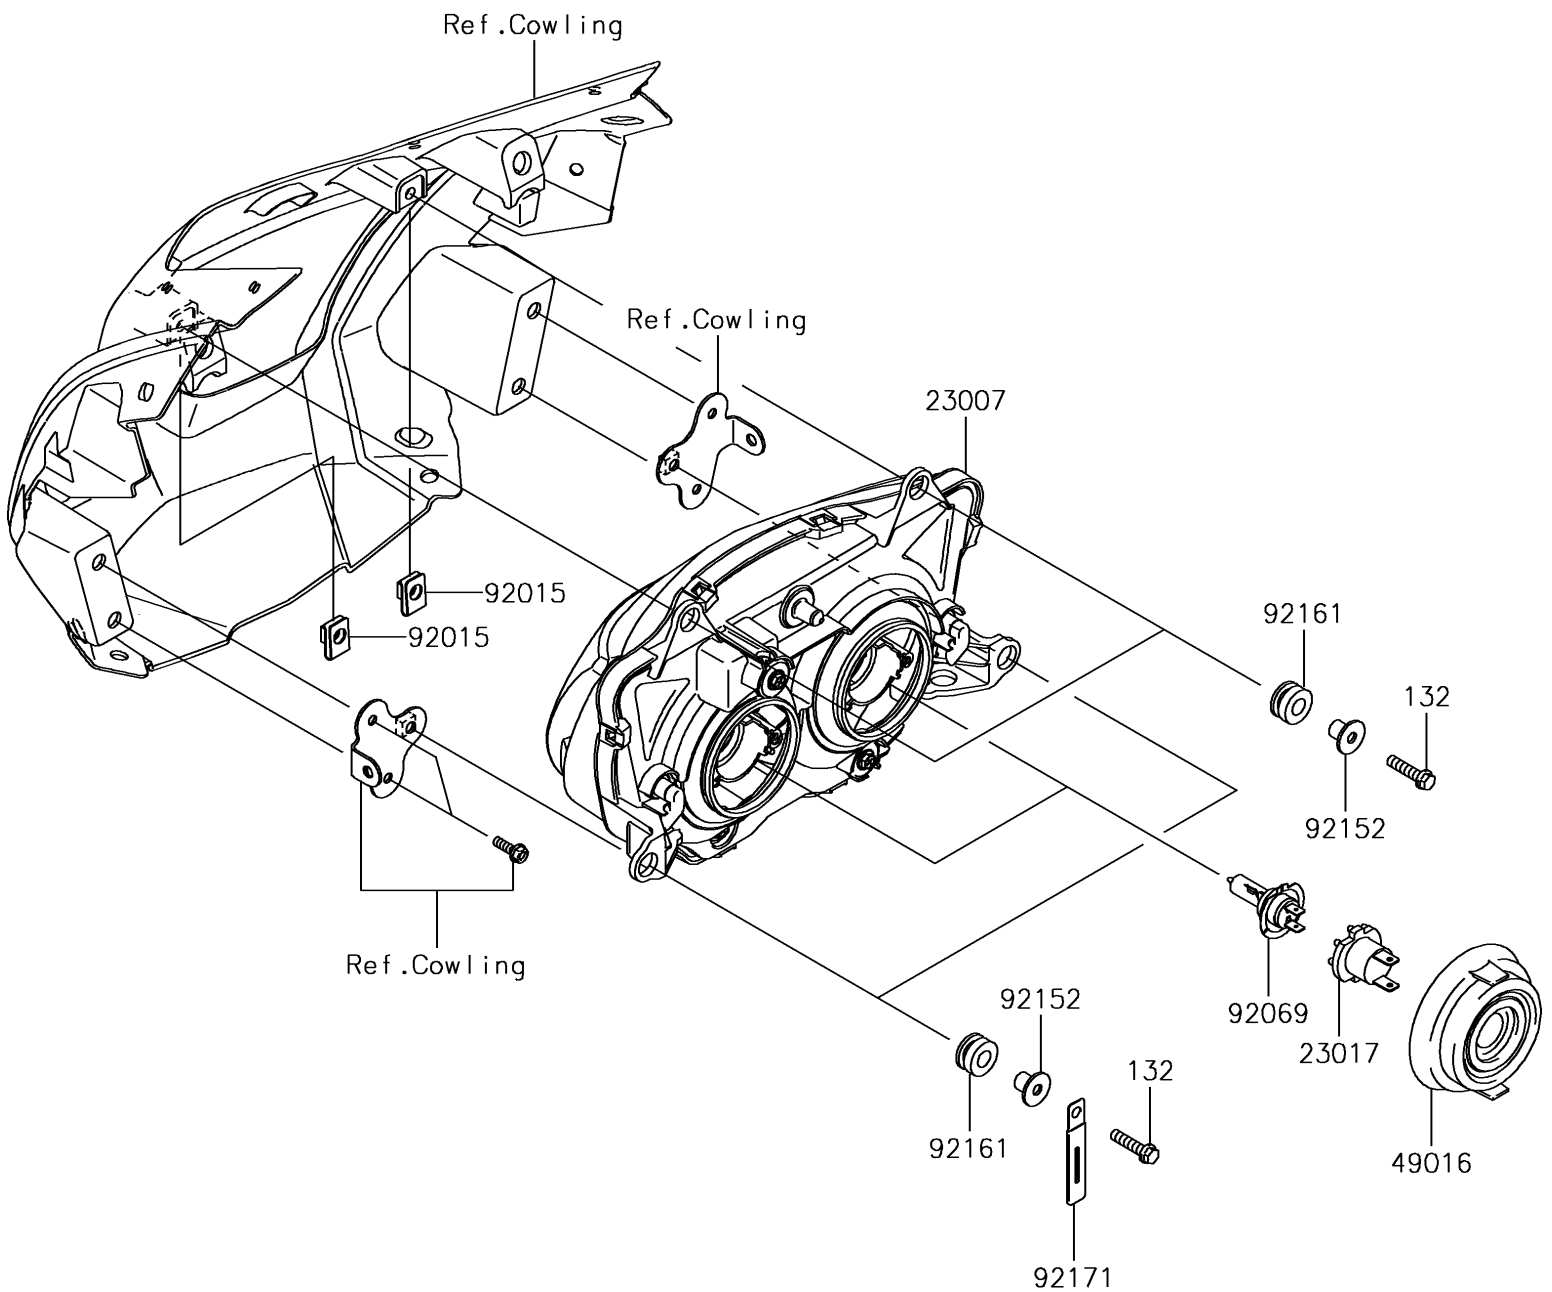

2018 KLR™650 PARTS DIAGRAM

Headlight(s)

F2710

2018 KLR™650 PARTS LIST

Headlight(s)

ITEM NAME	PART NUMBER	QUANTITY
BOLT-FLANGED-SMALL,6X25 (Ref # 132)	132BB0625	1
LENS-COMP,HEAD LAMP (Ref # 23007)	23007-0093	1
SOCKET,HEAD LAMP (Ref # 23017)	23017-0004	1
COVER-SEAL,HEAD LAMP (Ref # 49016)	49016-0043	1
NUT,6MM (Ref # 92015)	92015-1602	1
BULB,12V 55W,H7 (Ref # 92069)	92069-0053	1
COLLAR (Ref # 92152)	92152-0599	1
DAMPER (Ref # 92161)	92161-0036	1
CLAMP,WIRING HARNESS,L=60 (Ref # 92171)	92171-1425	1