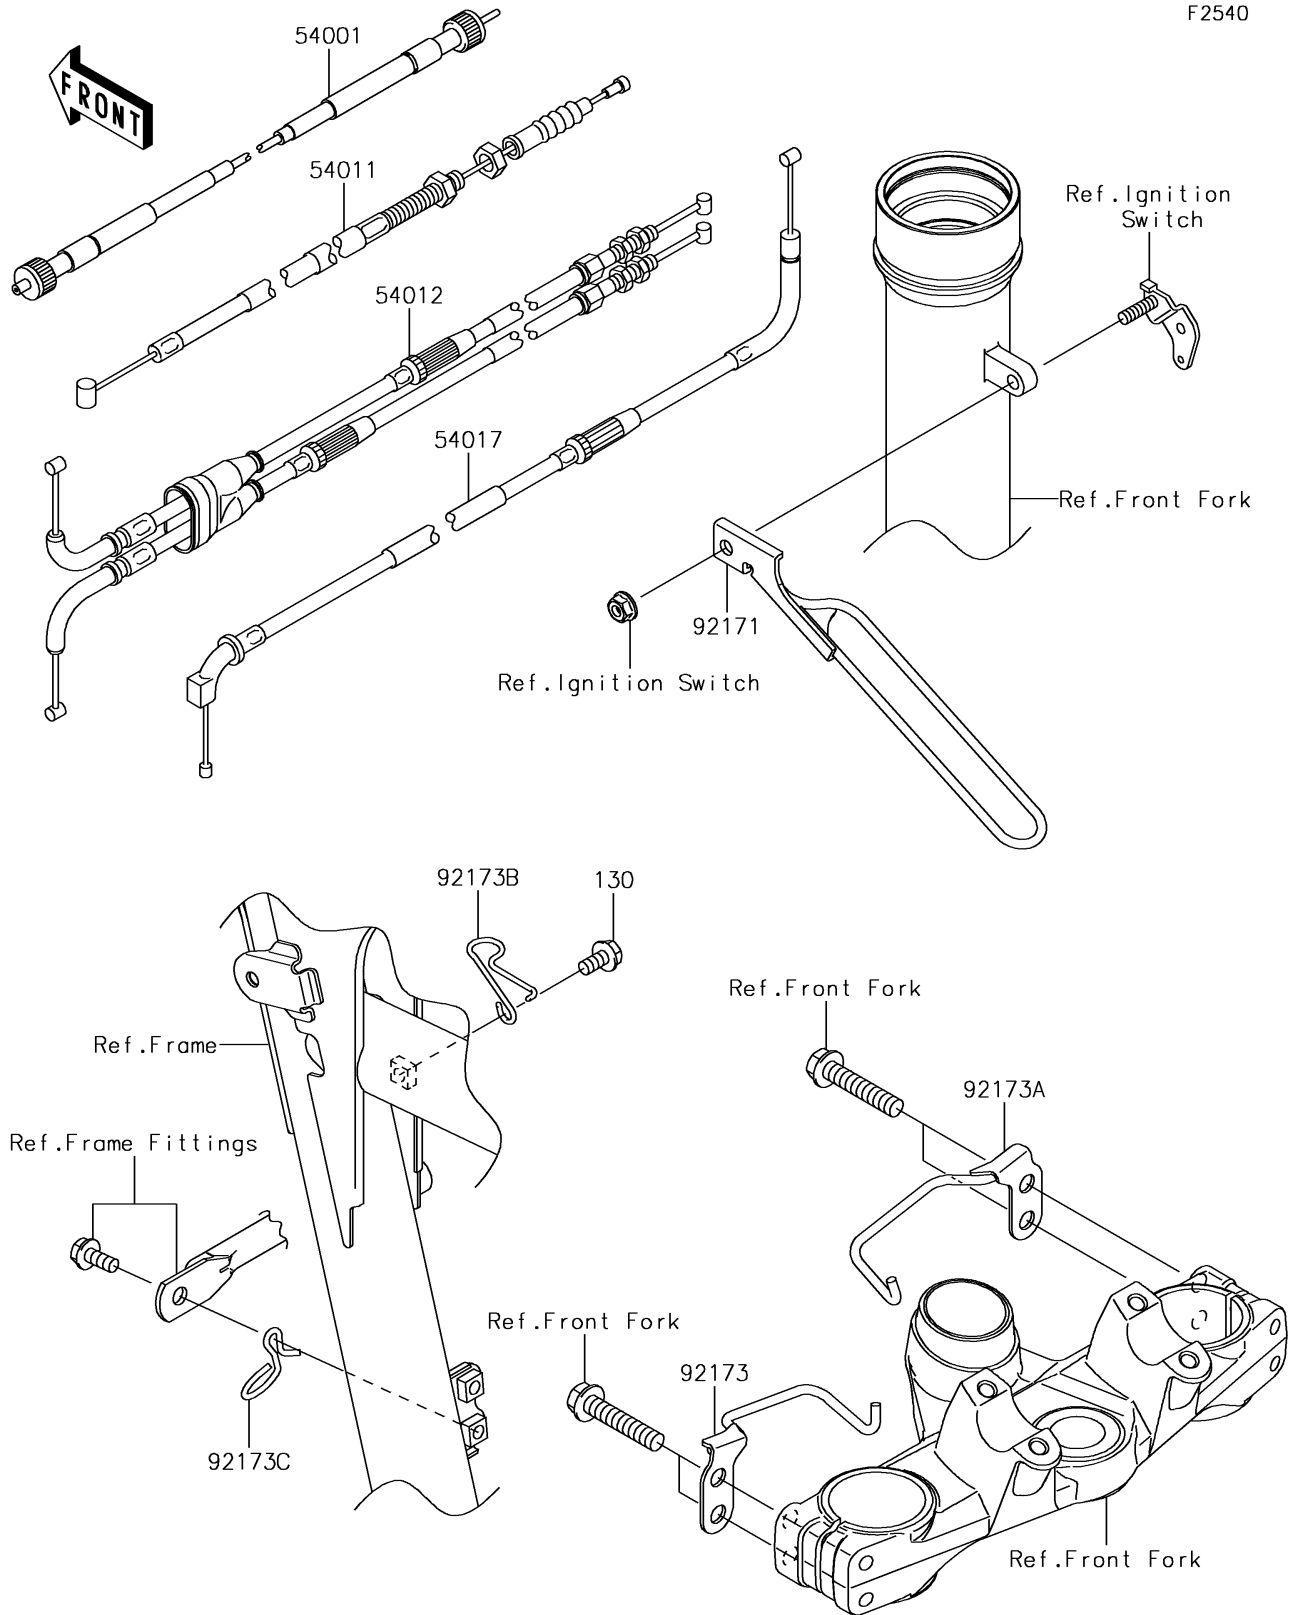

## 2018 KLR™650 PARTS DIAGRAM

Cables

F2540

## 2018 KLR™650 PARTS LIST

### Cables

ITEM NAME	PART NUMBER	QUANTITY
BOLT-FLANGED,6X10 (Ref # 130)	130BB0610	1
CABLE-SPEEDMETER (Ref # 54001)	54001-0026	1
CABLE-CLUTCH (Ref # 54011)	54011-0556	1
CABLE-THROTTLE (Ref # 54012)	54012-0184	1
CABLE-STARTER (Ref # 54017)	54017-0042	1
CLAMP,CABLE (Ref # 92171)	92171-0941	1
CLAMP,UPP BRACKET,LH (Ref # 92173)	92173-0206	1
CLAMP,UPP BRACKET,RH (Ref # 92173A)	92173-0207	1
CLAMP,2.3MM DIA. (Ref # 92173B)	92173-0213	1
CLAMP,2.9MM DIA. (Ref # 92173C)	92173-1865	1