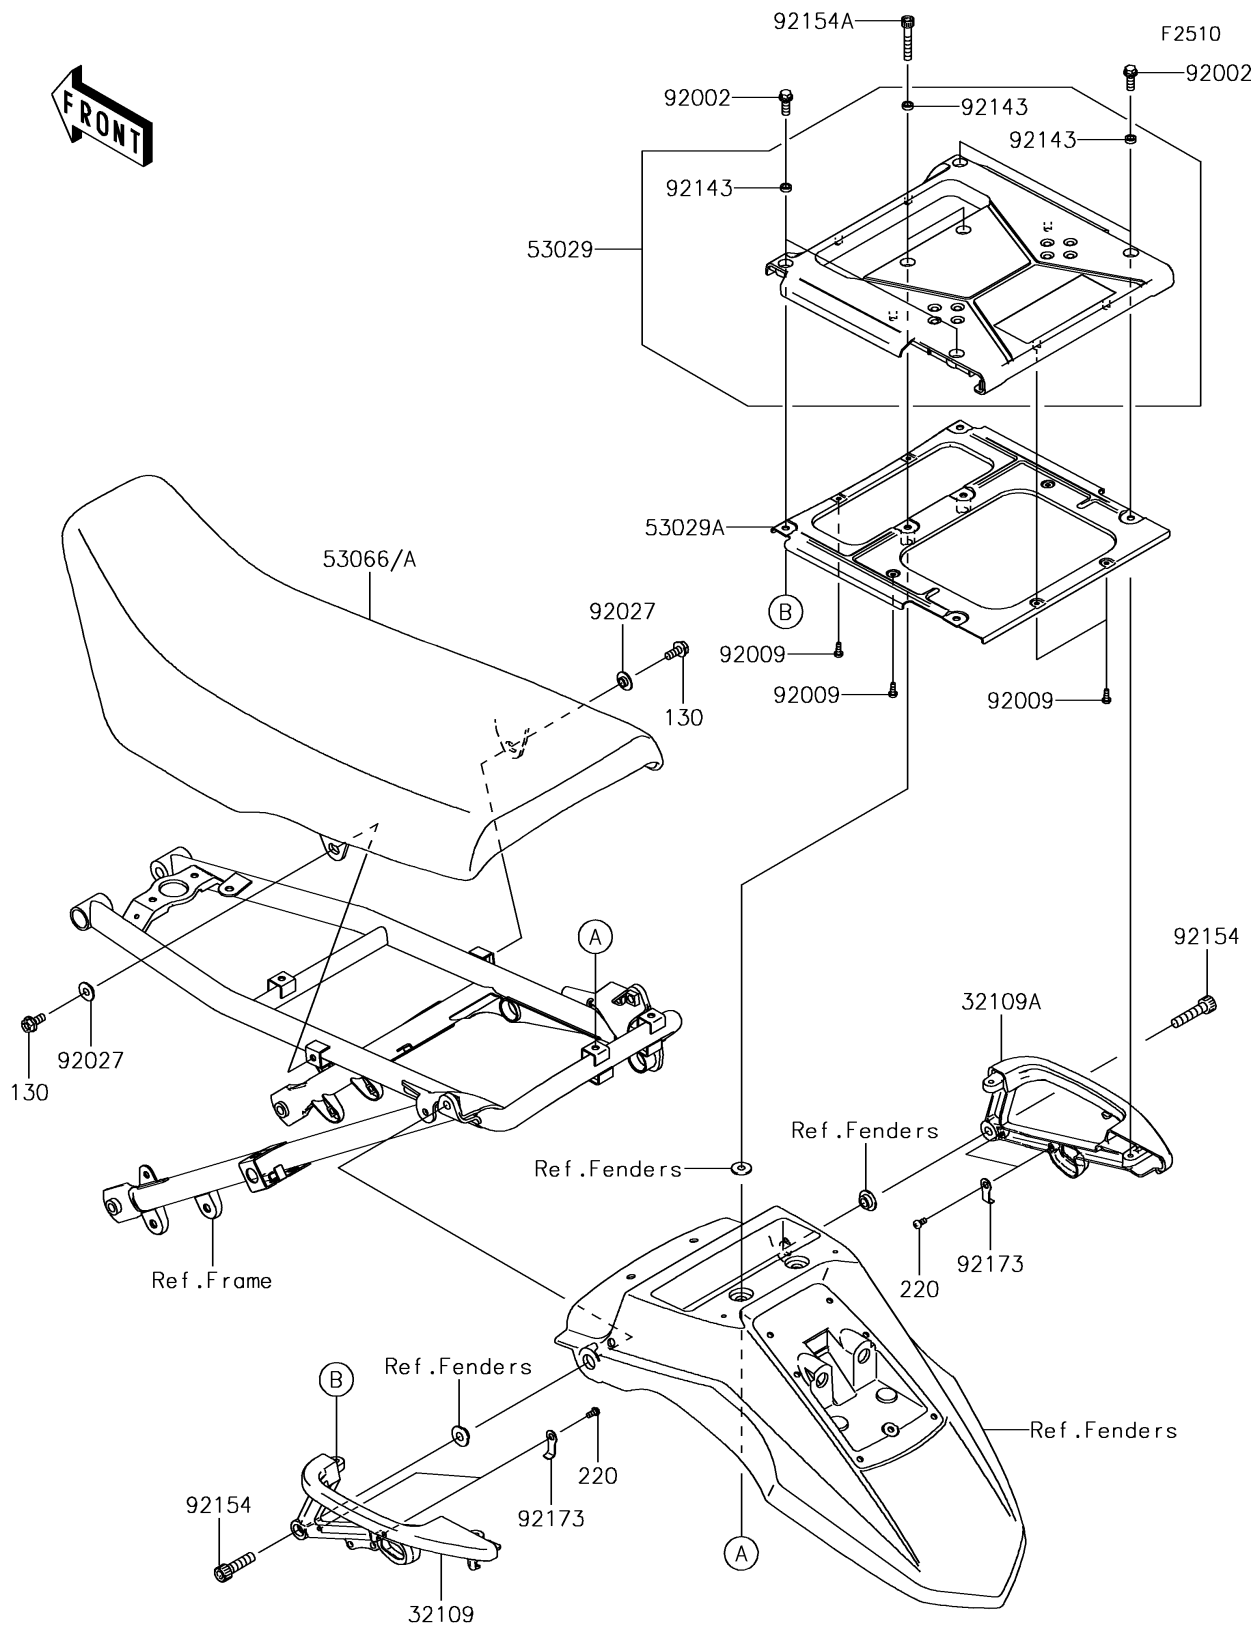

2018 KLR650 PARTS DIAGRAM

Seat

2018 KLR650 PARTS LIST

Seat

ITEM NAME	PART NUMBER	QUANTITY
BOLT-FLANGED,6X14 (Ref # 130)	130BA0614	2
SCREW-PAN-CROS,4X8 (Ref # 220)	220AB0408	4
GRIP-FRAME,LH,F.S.BLACK (Ref # 32109)	32109-0018-18R	1
GRIP-FRAME,RH,F.S.BLACK (Ref # 32109A)	32109-0019-18R	1
CARRIER,UPP (Ref # 53029)	53029-0046	1
CARRIER,LWR (Ref # 53029A)	53029-0047	1
SEAT-ASSY,DUAL,BLACK/GRAY (Ref # 53066)	53066-0430-41B	1
BOLT,6X16 (Ref # 92002)	92002-1933	4
SCREW,TAPPING,4X10 (Ref # 92009)	92009-1040	6
COLLAR (Ref # 92027)	92027-1794	2
COLLAR (Ref # 92143)	92143-1307	6
BOLT,SOCKET,8X35 (Ref # 92154)	92154-0367	2
BOLT,SOCKET,6X35 (Ref # 92154A)	92154-0368	2
CLAMP (Ref # 92173)	92173-0210	4