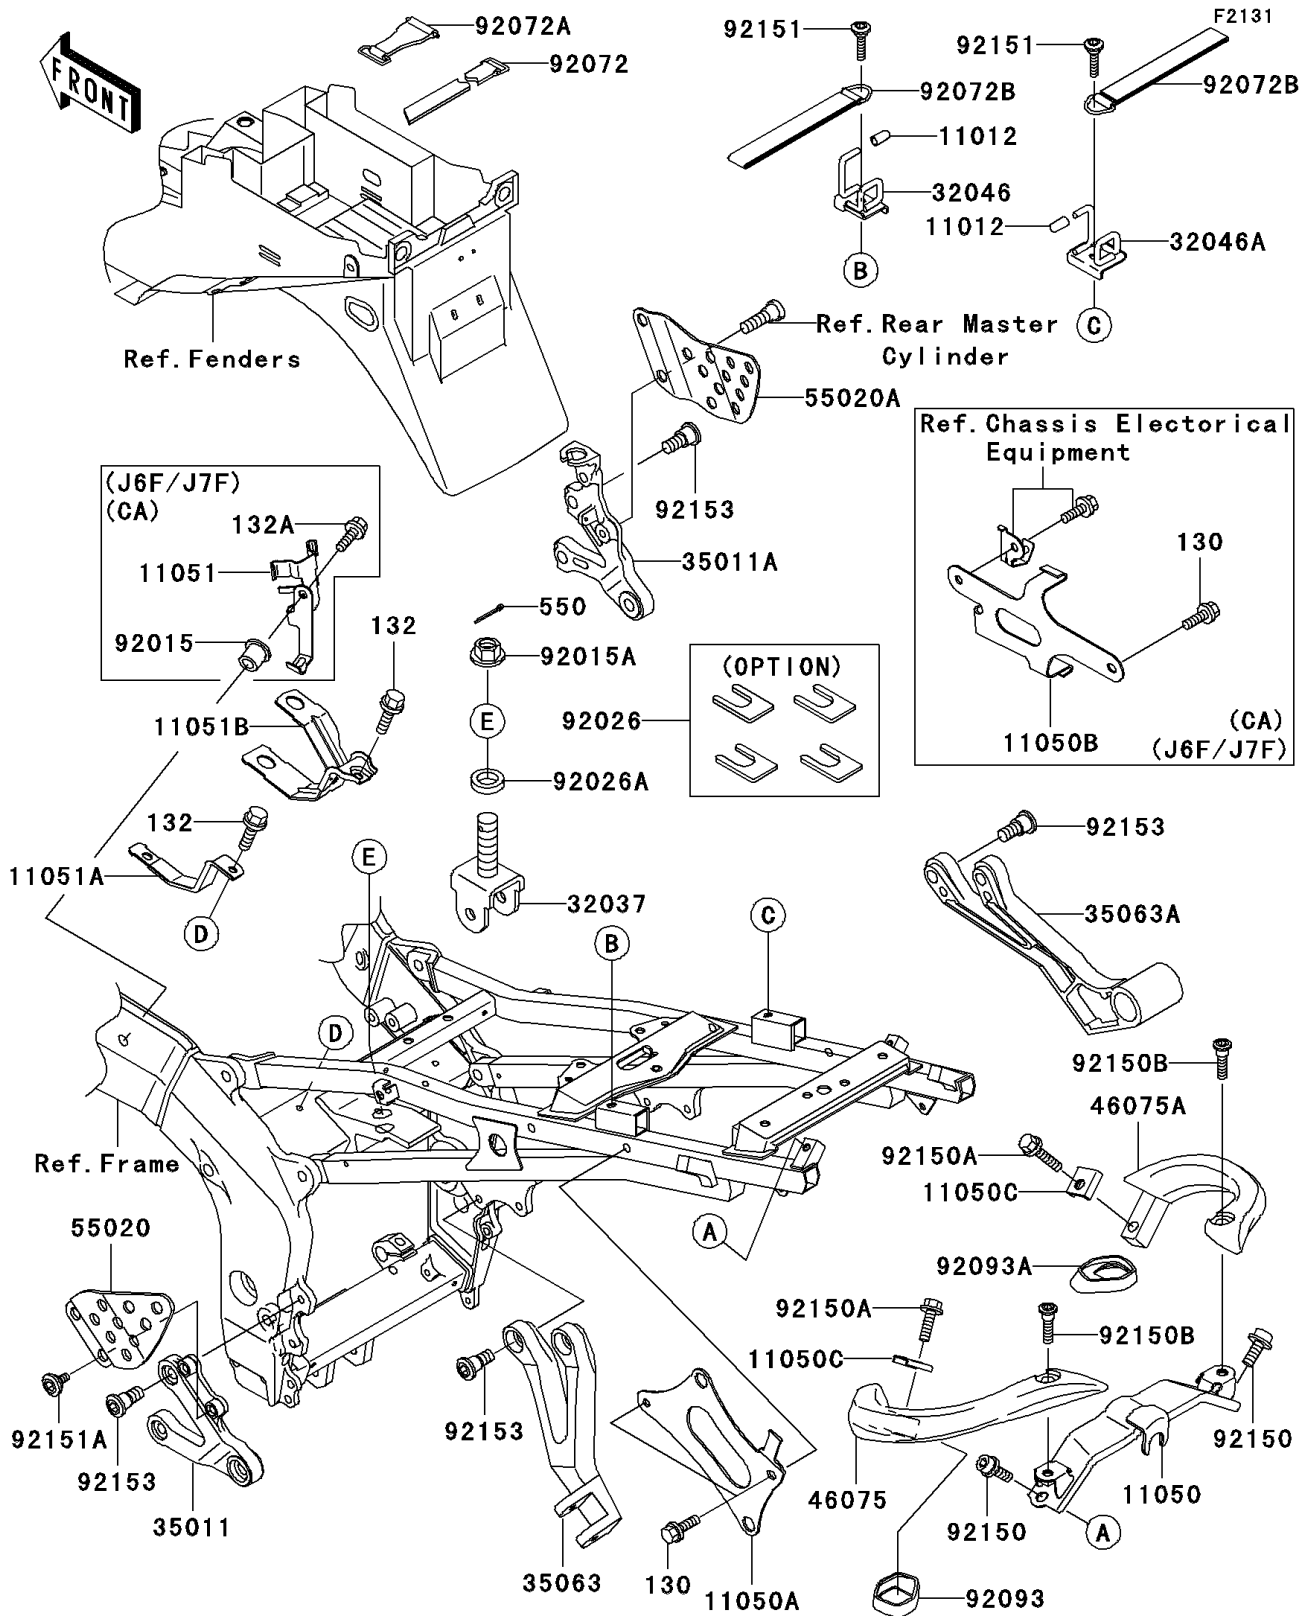

2008 ZZR[®] 600

PARTS DIAGRAM

Frame Fittings

2008 ZZR® 600

PARTS LIST

Frame Fittings

ITEM NAME	PART NUMBER	QUANTITY
CAP,BUNGEE CORD HOOK (Ref # 11012)	11012-1589	2
BRACKET,TAIL GRIP (Ref # 11050)	11050-1645	1
BRACKET,IGNITER (Ref # 11050A)	11050-1649	1
BRACKET,TAIL GRIP (Ref # 11050C)	11050-1797	2
BRACKET,FUEL PUMP FILTER (Ref # 11051A)	11051-1509	1
BRACKET,FUEL PUMP (Ref # 11051B)	11051-1911	1
BRACKET-SHOCKABSORBER (Ref # 32037)	32037-1822	1
BRACKET-SEAT,RR,LH (Ref # 32046)	32046-1453	1
BRACKET-SEAT,RR,RH (Ref # 32046A)	32046-1454	1
STAY,FR STEP,LH (Ref # 35011)	35011-1874	1
STAY,FR STEP,RH (Ref # 35011A)	35011-1875	1
STAY,RR STEP,LH,P.SILVER (Ref # 35063)	35063-0031-458	1
STAY,RR STEP,RH,P.SILVER (Ref # 35063A)	35063-0032-458	1
GRIP,RR,LH,F.BLACK (Ref # 46075)	46075-1197-21	1
GRIP,RR,RH,F.BLACK (Ref # 46075A)	46075-1198-21	1
GUARD,FR STEP STAY,LH (Ref # 55020)	55020-1627	1
GUARD,FR STEP STAY,RH (Ref # 55020A)	55020-1628	1
NUT,FLANGED,16MM (Ref # 92015A)	92015-1881	1
SPACER,SET (Ref # 92026)	92026-1586	1
SPACER,16.5X26X6 (Ref # 92026A)	92026-1594	1
BAND,L=470 (Ref # 92072)	92072-1331	1
BAND,U LOCK (Ref # 92072A)	92072-1355	1
BAND,L=122 (Ref # 92072B)	92072-1363	2
SEAL,REAR GRIP,LH (Ref # 92093)	92093-1476	1
SEAL,REAR GRIP,RH (Ref # 92093A)	92093-1477	1
BOLT,SOCKET,8X20 (Ref # 92150)	92150-1155	2
BOLT,SOCKET,8X30 (Ref # 92150A)	92150-1156	2
BOLT,SOCKET,8X40 (Ref # 92150B)	92150-1735	2
BOLT,6X28 (Ref # 92151)	92151-1276	2

2008 ZZR[®] 600

PARTS LIST

Frame Fittings

ITEM NAME	PART NUMBER	QUANTITY
BOLT,6MM (Ref # 92151A)	92151-1334	2
BOLT-FLANGED,6X16 (Ref # 130)	130J0616	2
BOLT-FLANGED-SMALL,6X10 (Ref # 132)	132J0610	2
PIN-COTTER,3X25 (Ref # 550)	550S3025	1
BOLT,SOCKET,8X20 (Ref # 92153)	92153-1621	8