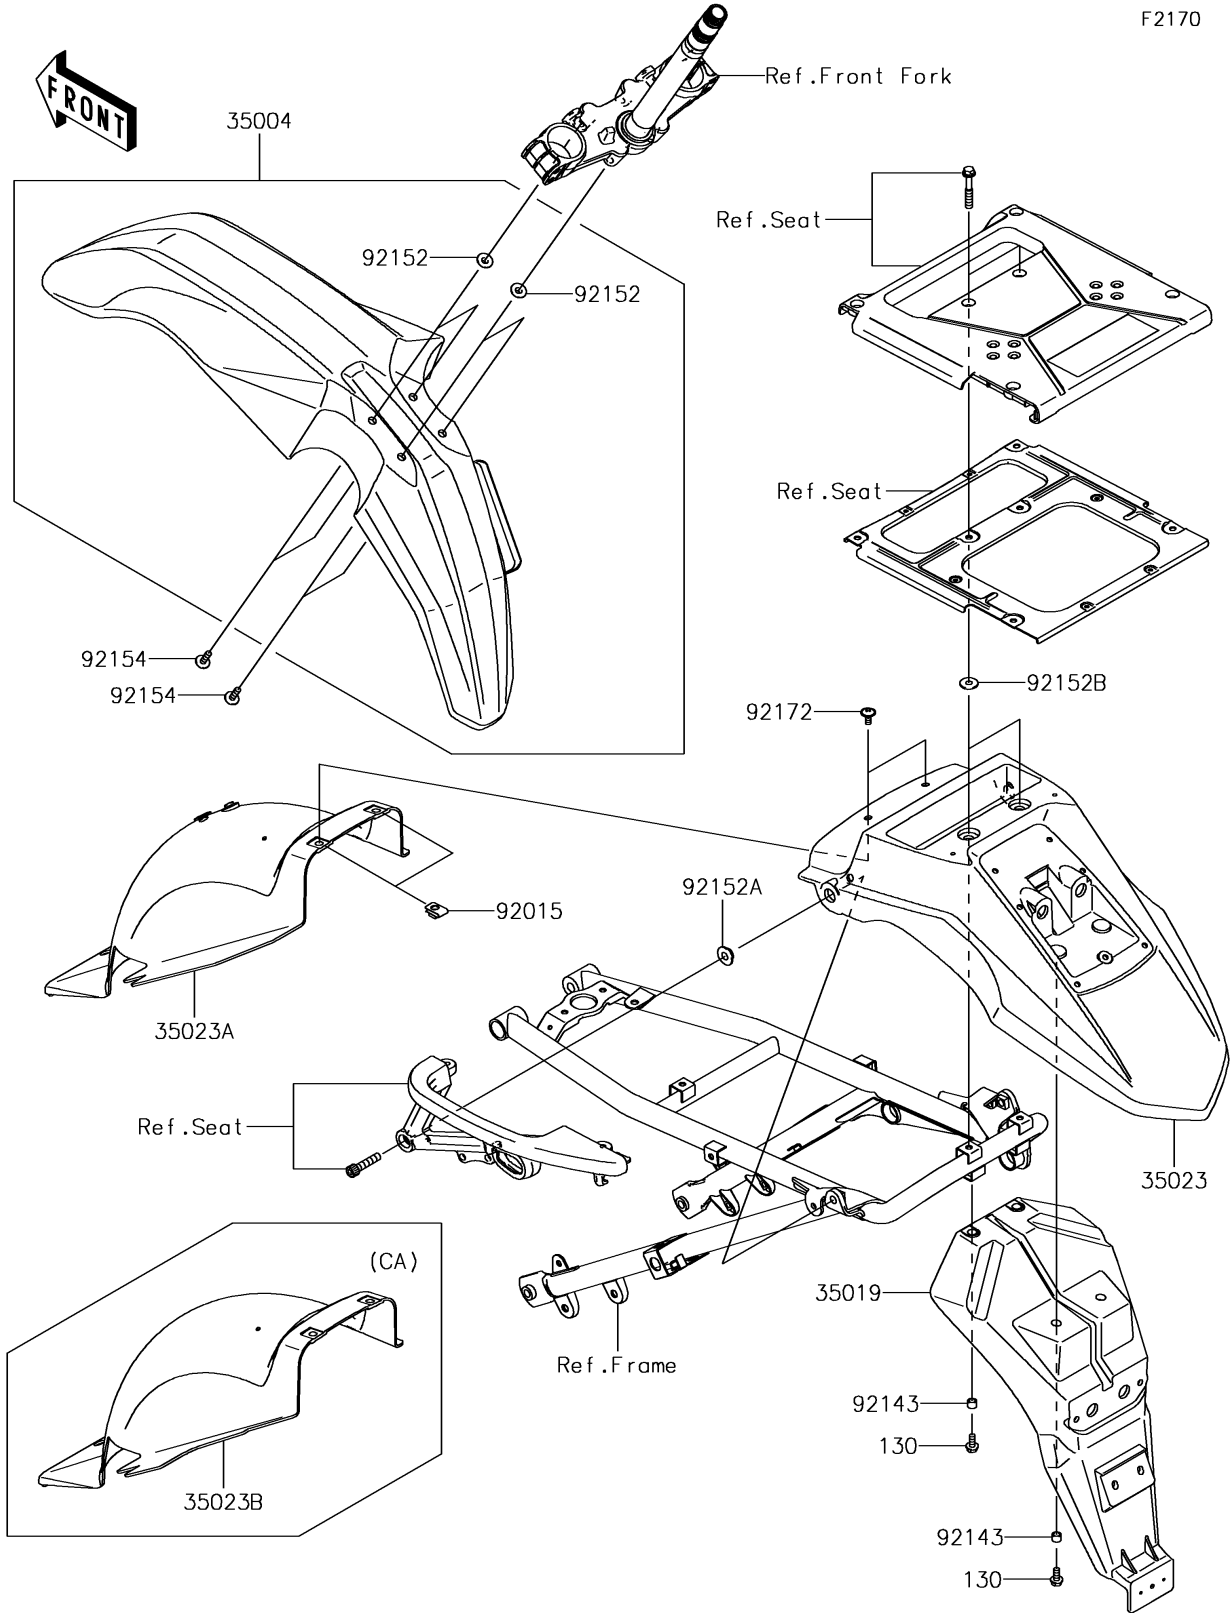

2018 KLR650 PARTS DIAGRAM

Fenders

F2170

2018 KLR650 PARTS LIST

Fenders

ITEM NAME	PART NUMBER	QUANTITY
BOLT-FLANGED,6X14 (Ref # 130)	130BA0614	4
FENDER-FRONT,EBONY (Ref # 35004)	35004-0102-6C	1
FLAP (Ref # 35019)	35019-0070	1
FENDER-REAR,RR,EBONY (Ref # 35023)	35023-0086-6C	1
FENDER-REAR,FR (Ref # 35023A)	35023-0178	1
NUT,6MM (Ref # 92015)	92015-1602	2
COLLAR,6.8X10X7 (Ref # 92143)	92143-1407	4
COLLAR (Ref # 92152)	92152-0427	4
COLLAR (Ref # 92152A)	92152-0596	2
COLLAR (Ref # 92152B)	92152-1684	2
BOLT,FLANGED,6X20 (Ref # 92154)	92154-0392	4
SCREW,6X14 (Ref # 92172)	92172-0004	2