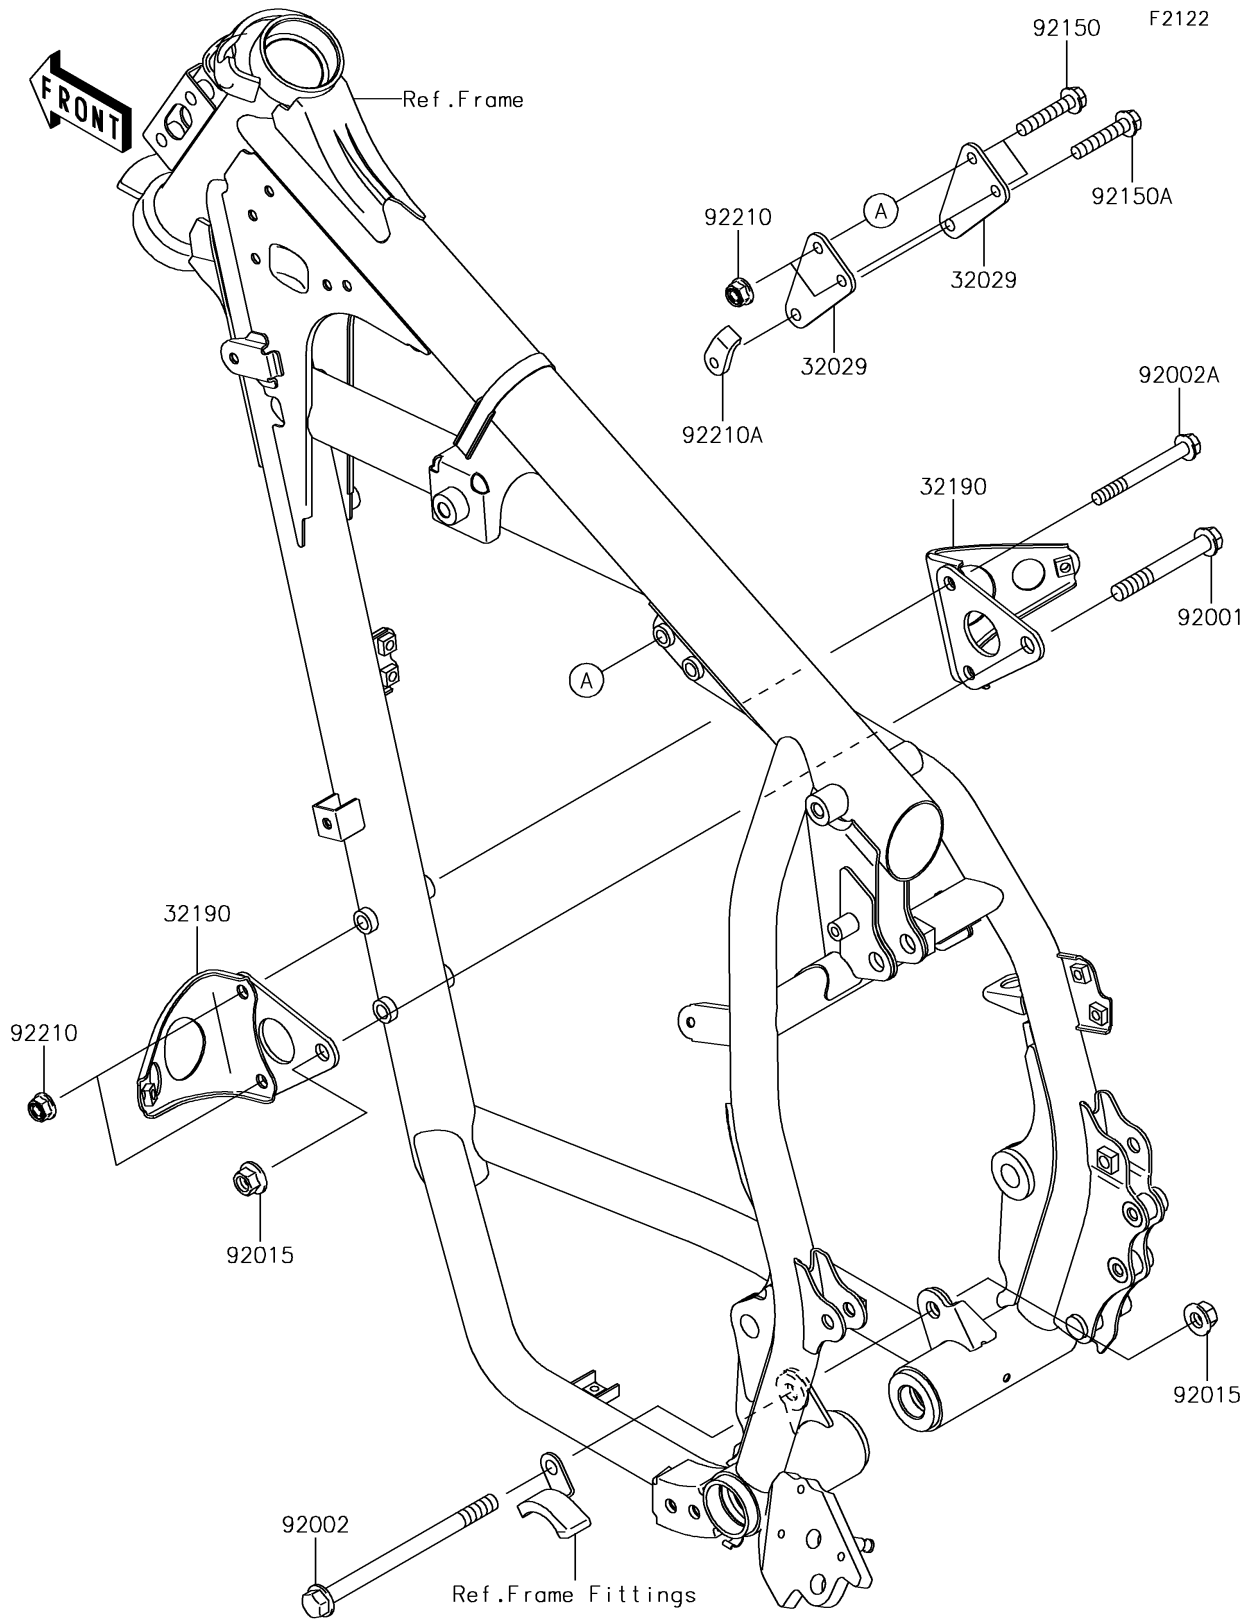

2018 KLR650 PARTS DIAGRAM

Engine Mount

2018 KLR650 PARTS LIST

Engine Mount

ITEM NAME	PART NUMBER	QUANTITY
BRACKET-ENGINE (Ref # 32029)	32029-1956	2
BRACKET-ENGINE,FR (Ref # 32190)	32190-0258	2
BOLT,10X75 (Ref # 92001)	92001-4021	1
BOLT,10X145 (Ref # 92002)	92002-1348	1
BOLT,FLANGED,8X75 (Ref # 92002A)	92002-1481	2
NUT,FLANGED,10MM (Ref # 92015)	92015-1415	2
BOLT,FLANGED,8X42 (Ref # 92150)	92150-1415	2
BOLT,FLANGED,8X42 (Ref # 92150A)	92150-1925	1
NUT,FLANGED,LOCK,8MM (Ref # 92210)	92210-0159	4
NUT,PLATE,8MM (Ref # 92210A)	92210-0608	1