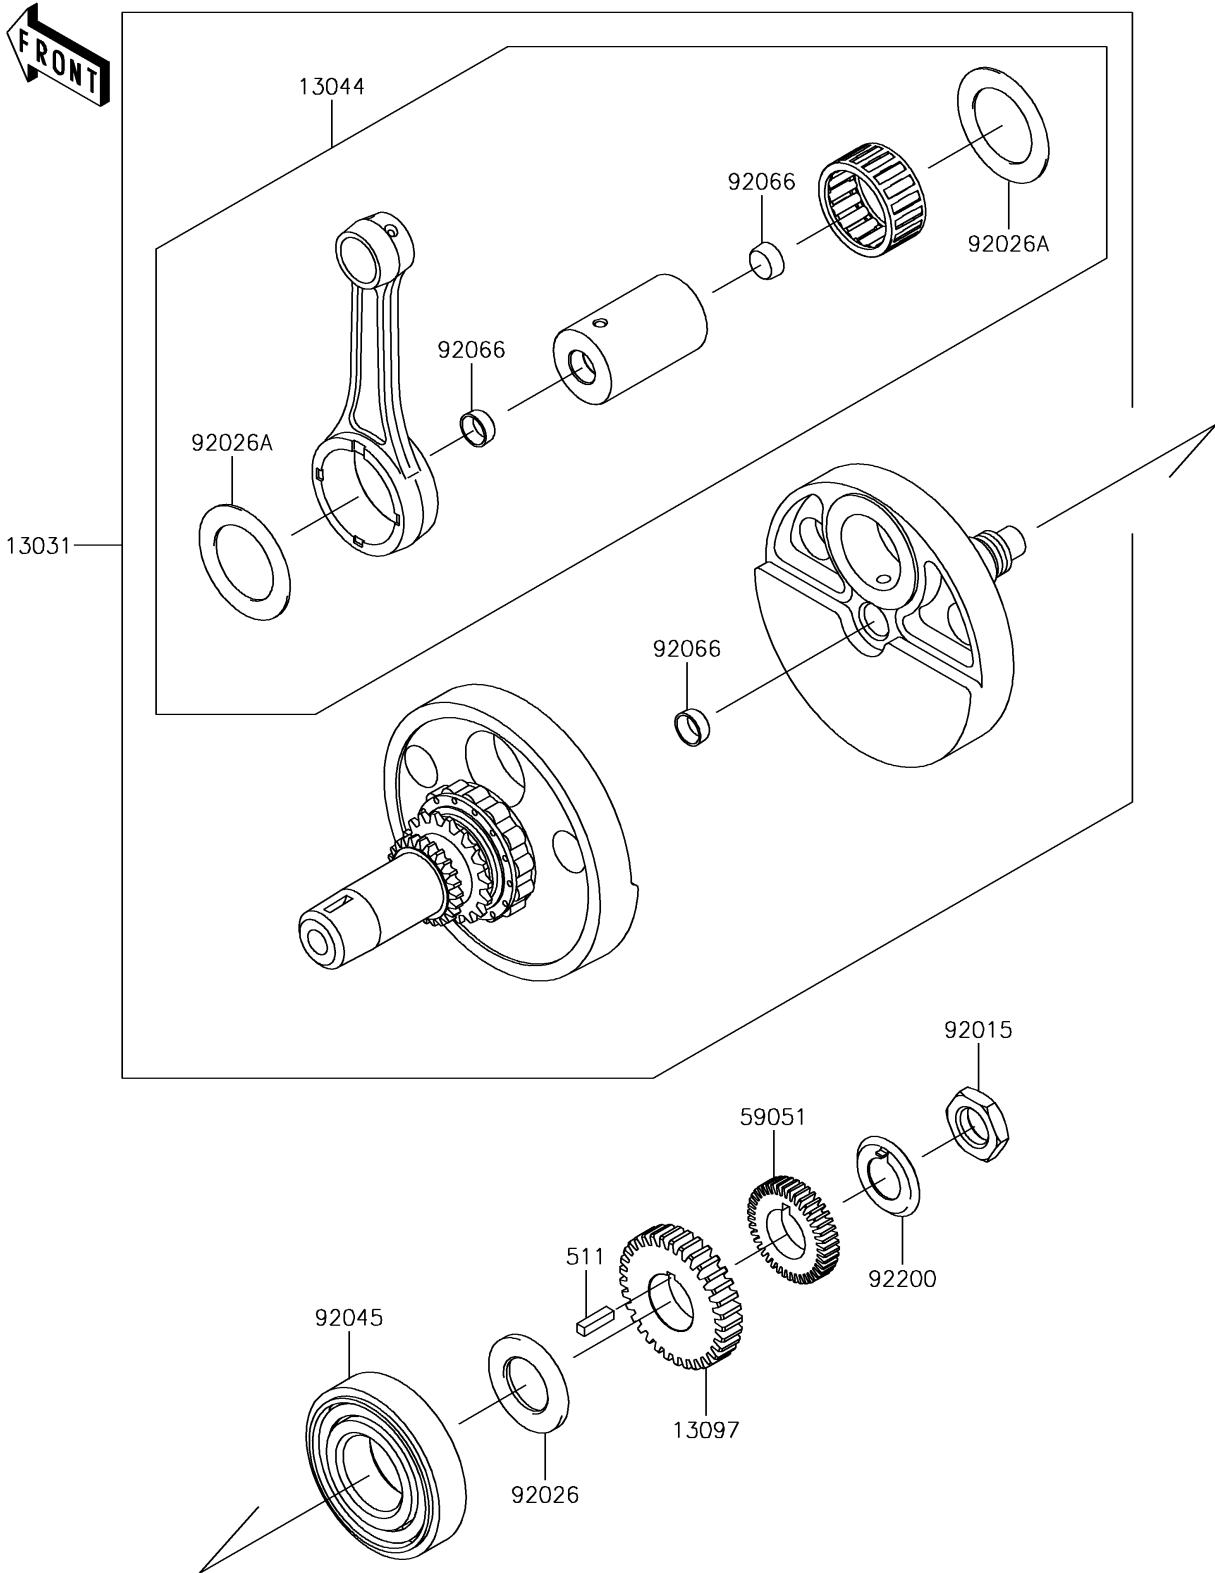

2018 KLR™ 650 PARTS DIAGRAM

Crankshaft

E1321

2018 KLR™ 650 PARTS LIST

Crankshaft

ITEM NAME	PART NUMBER	QUANTITY
CRANKSHAFT-COMP (Ref # 13031)	13031-0144	1
SET-CONNECTING ROD (Ref # 13044)	13044-5073	1
GEAR-PRIMARY SPUR,33T (Ref # 13097)	13097-1333	1
KEY-SUNK (Ref # 511)	511A0520	1
GEAR-SPUR,27T (Ref # 59051)	59051-1145	1
NUT,22MM (Ref # 92015)	92015-1890	1
SPACER (Ref # 92026)	92026-0150	1
SPACER,40X60X1.5 (Ref # 92026A)	92026-0152	2
BEARING-BALL,40X90X23 (Ref # 92045)	92045-0065	1
PLUG (Ref # 92066)	92066-1154	3
WASHER (Ref # 92200)	92200-0557	1