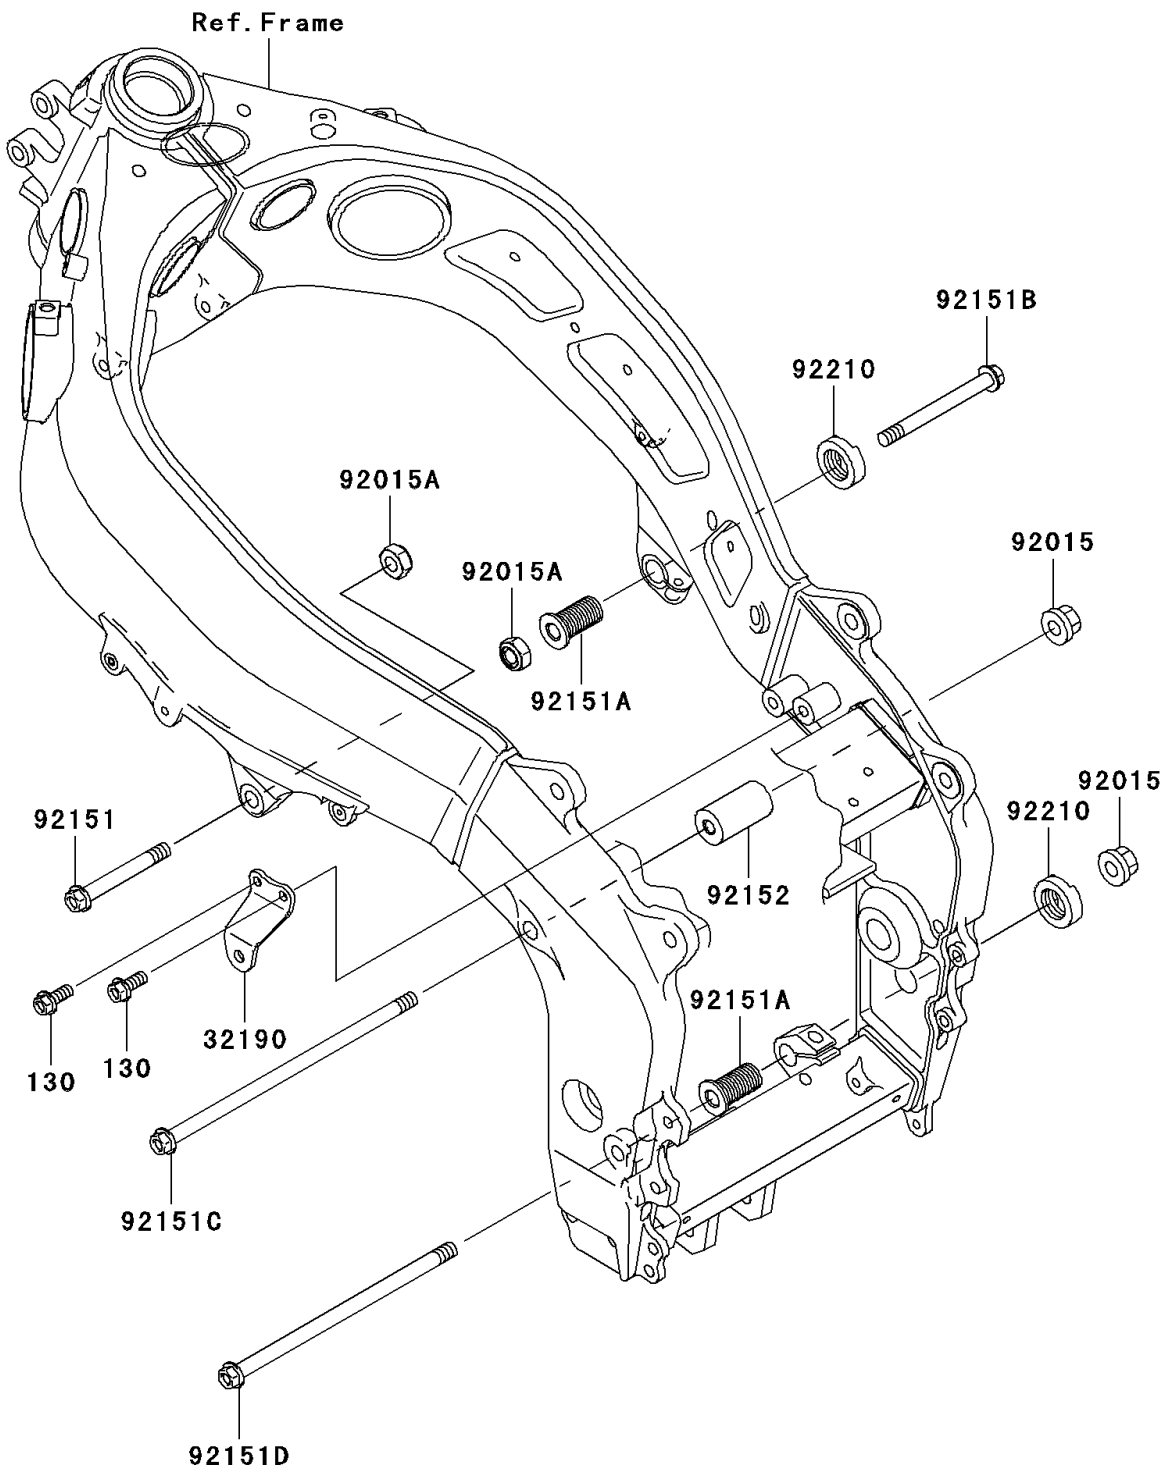

2008 ZZR[®] 600

PARTS DIAGRAM

Engine Mount

F2122

2008 ZZR[®] 600

PARTS LIST

Engine Mount

Kawasaki

Let the Good Times Roll[®]

ITEM NAME	PART NUMBER	QUANTITY
BOLT-FLANGED,8X20 (Ref # 130)	130J0820	2
BRACKET-ENGINE,RR,UPP,RH (Ref # 32190)	32190-1148	1
NUT,FLANGED,10MM (Ref # 92015)	92015-1180	2
NUT,LOCK,10MM,BLACK (Ref # 92015A)	92015-1189	2
BOLT,FLANGED,10X80 (Ref # 92151)	92151-1608	1
BOLT,ENGINE MOUNT,18MM (Ref # 92151A)	92151-1609	2
BOLT,FLANGED,10X100 (Ref # 92151B)	92151-1628	1
BOLT,FLANGED,10X234 (Ref # 92151C)	92151-1629	1
BOLT,FLANGED,10X207 (Ref # 92151D)	92151-1630	1
COLLAR,10.5X26X70 (Ref # 92152)	92152-1062	1
NUT,18MM (Ref # 92210)	92210-1203	2