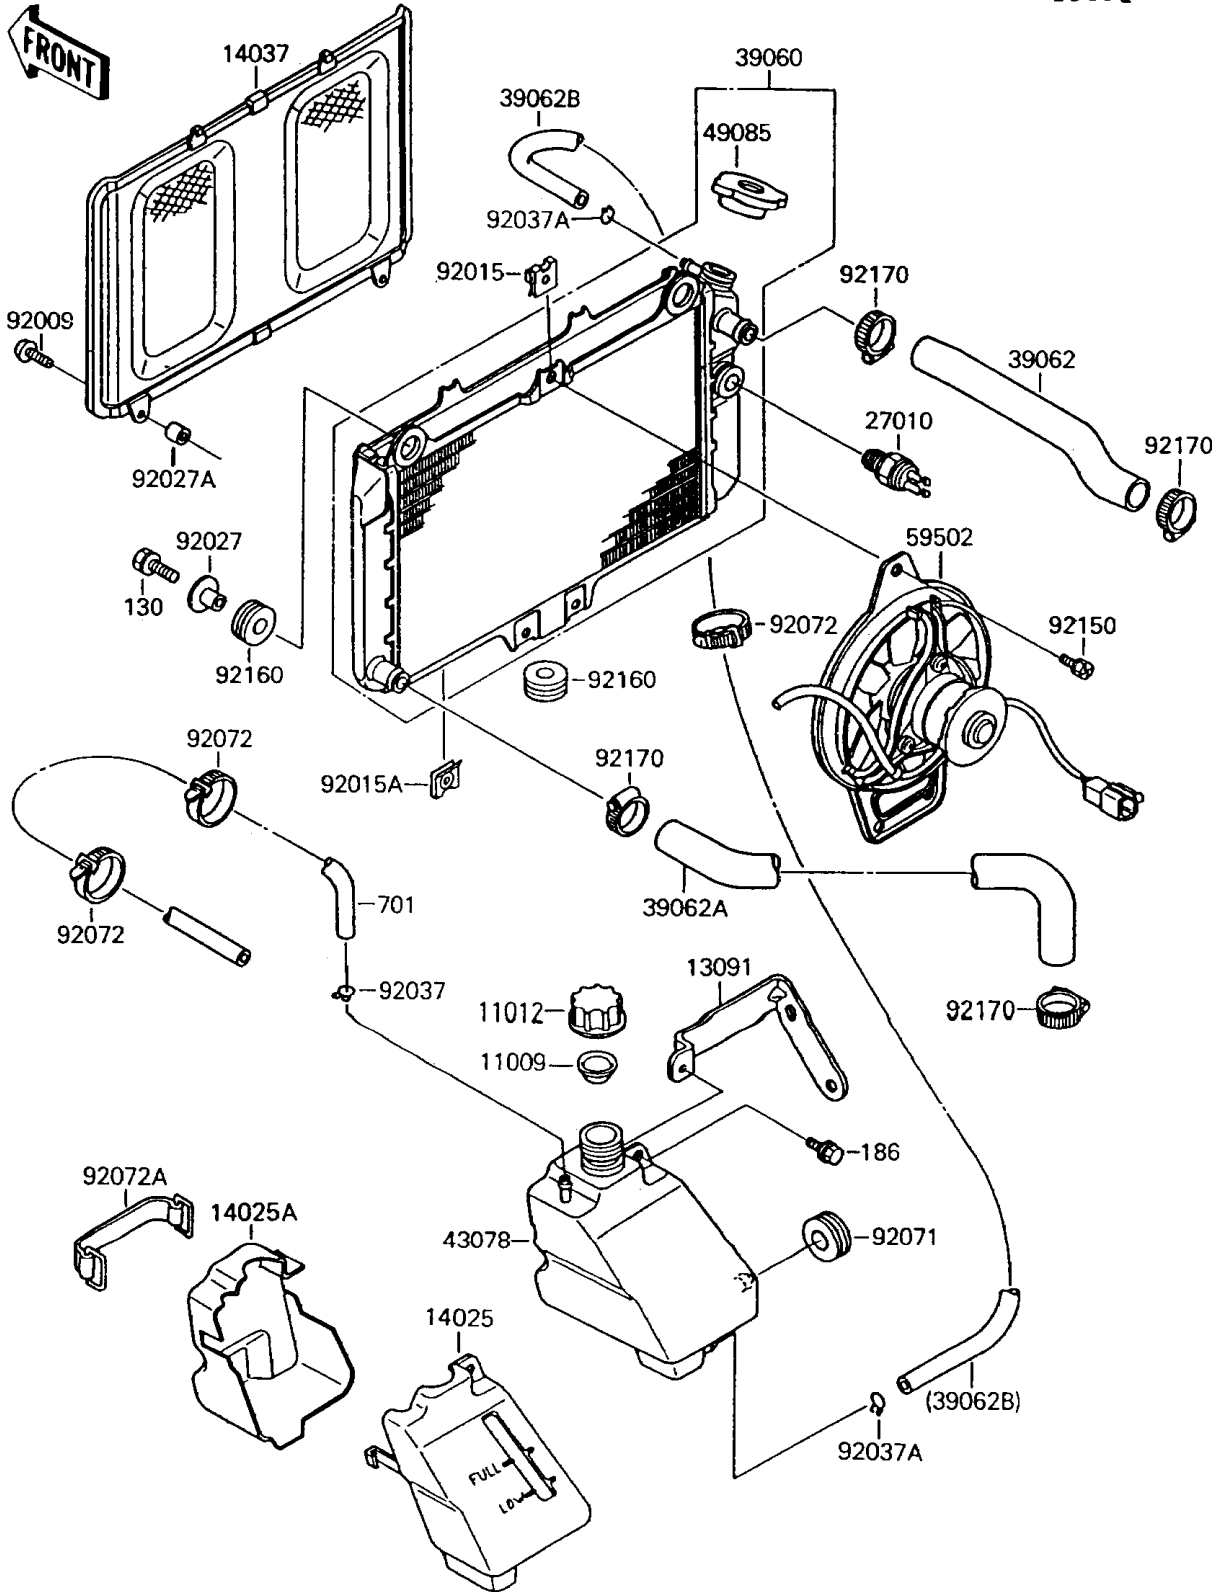

# 1994 Mojave 250 PARTS DIAGRAM

Radiator

E 3032

# 1994 Mojave 250 PARTS LIST

## Radiator

ITEM NAME	PART NUMBER	QUANTITY
GASKET,RESERVOIR TANK CAP (Ref # 11009)	11009-1145	1
CAP (Ref # 11012)	11012-1084	1
HOLDER,RESERVOIR (Ref # 13091)	13091-1435	1
COVER,RESERVOIR (Ref # 14025)	14025-1991	1
COVER,RESERVOIR (Ref # 14025A)	14025-1992	1
SCREEN (Ref # 14037)	14037-1083	1
SWITCH,FAN (Ref # 27010)	27010-1317	1
RADIATOR (Ref # 39060)	39060-1071	1
HOSE-COOLING,HEAD-RADIATOR (Ref # 39062)	39062-1191	1
HOSE-COOLING,RADIATOR-PUMP (Ref # 39062A)	39062-1192	1
HOSE-COOLING (Ref # 39062B)	39062-1208	1
RESERVOIR,TANK (Ref # 43078)	43078-1061	1
CAP-ASSY-PRESSURE (Ref # 49085)	49085-1005	1
FAN-ASSY (Ref # 59502)	59502-1065	1
SCREW,TAPPING,6X20 (Ref # 92009)	92009-1422	2
NUT (Ref # 92015)	92015-1487	3
NUT,6MM (Ref # 92015A)	92015-1758	2
COLLAR,L=14 (Ref # 92027)	92027-1134	2
COLLAR,6.8X10X10.5 (Ref # 92027A)	92027-120	2
CLAMP,TUBE (Ref # 92037)	92037-010	1
CLAMP,TUBE (Ref # 92037A)	92037-147	2
GROMMET (Ref # 92071)	92071-1115	1
BAND,L=149 (Ref # 92072)	92072-031	3
BAND,L=82 (Ref # 92072A)	92072-053	1
BOLT,6X12 (Ref # 92150)	92150-1186	3
DAMPER (Ref # 92160)	92160-1007	3
CLAMP,COOLING HOSE (Ref # 92170)	92170-1033	4
BOLT-FLANGED,8X25,BLACK (Ref # 130)	130J0825	2
BOLT-UPSET-WP (Ref # 186)	186J0618	1

# 1994 Mojave 250 PARTS LIST

Radiator

ITEM NAME	PART NUMBER	QUANTITY
TUBE-PVC (Ref # 701)	701Q05750	1