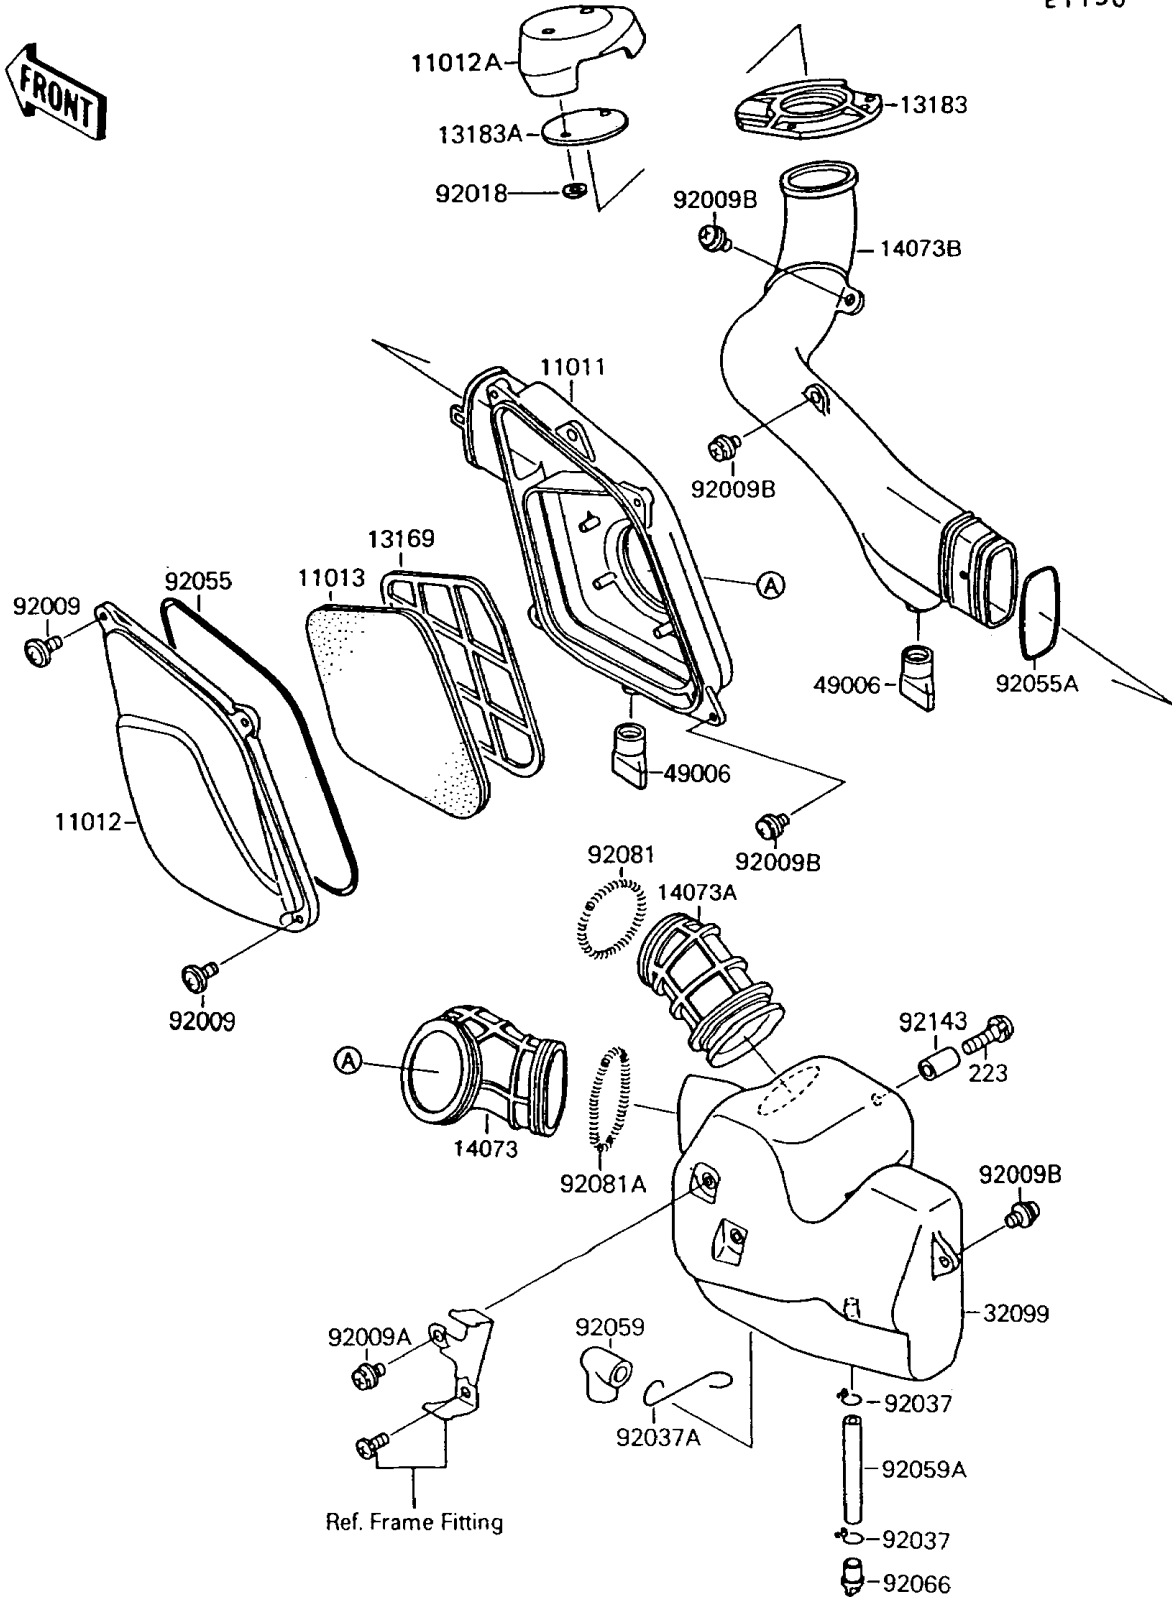

1994 Mojave 250 PARTS DIAGRAM

Air Cleaner

E1130

1994 Mojave 250 PARTS LIST

Air Cleaner

ITEM NAME	PART NUMBER	QUANTITY
CASE-AIR FILTER (Ref # 11011)	11011-1227	1
CAP,AIR FILTER (Ref # 11012)	11012-1524	1
CAP,SNORKL DUCT (Ref # 11012A)	11012-1537	1
ELEMENT-AIR FILTER (Ref # 11013)	11013-1145	1
PLATE,ELEMENT (Ref # 13169)	13169-1689	1
PLATE,SNORKL DUCT (Ref # 13183)	13183-1019	1
PLATE,SNORKL CAP (Ref # 13183A)	13183-1020	1
DUCT,CHAMBER-AIRFILTER (Ref # 14073)	14073-1266	1
DUCT,CARBURETER-CHAMBER (Ref # 14073A)	14073-1267	1
DUCT,SNORKL (Ref # 14073B)	14073-1610	1
CASE,AIR CHAMBER (Ref # 32099)	32099-1086	1
BOOT (Ref # 49006)	49006-1199	2
SCREW,6X18,BLACK (Ref # 92009)	92009-1181	4
SCREW,6X14 (Ref # 92009A)	92009-1275	1
SCREW,6X16 (Ref # 92009B)	92009-1276	5
NUT,PUSH,3MM (Ref # 92018)	92018-005	2
CLAMP,TUBE (Ref # 92037)	92037-147	2
CLAMP (Ref # 92037A)	92037-1821	1
RING-O,AIR FILTER CASE (Ref # 92055)	92055-1344	1
RING-O,57.3X3 (Ref # 92055A)	92055-1345	1
TUBE,BREATHER (Ref # 92059)	92059-1693	1
TUBE,7X10X100 (Ref # 92059A)	92059-1736	1
PLUG,DRAIN (Ref # 92066)	92066-1211	1
SPRING,COIL (Ref # 92081)	92081-1177	1
SPRING,DUCT (Ref # 92081A)	92081-1638	1
COLLAR (Ref # 92143)	92143-1046	1
SCREW-PAN-WS-CROS (Ref # 223)	223C0635	1