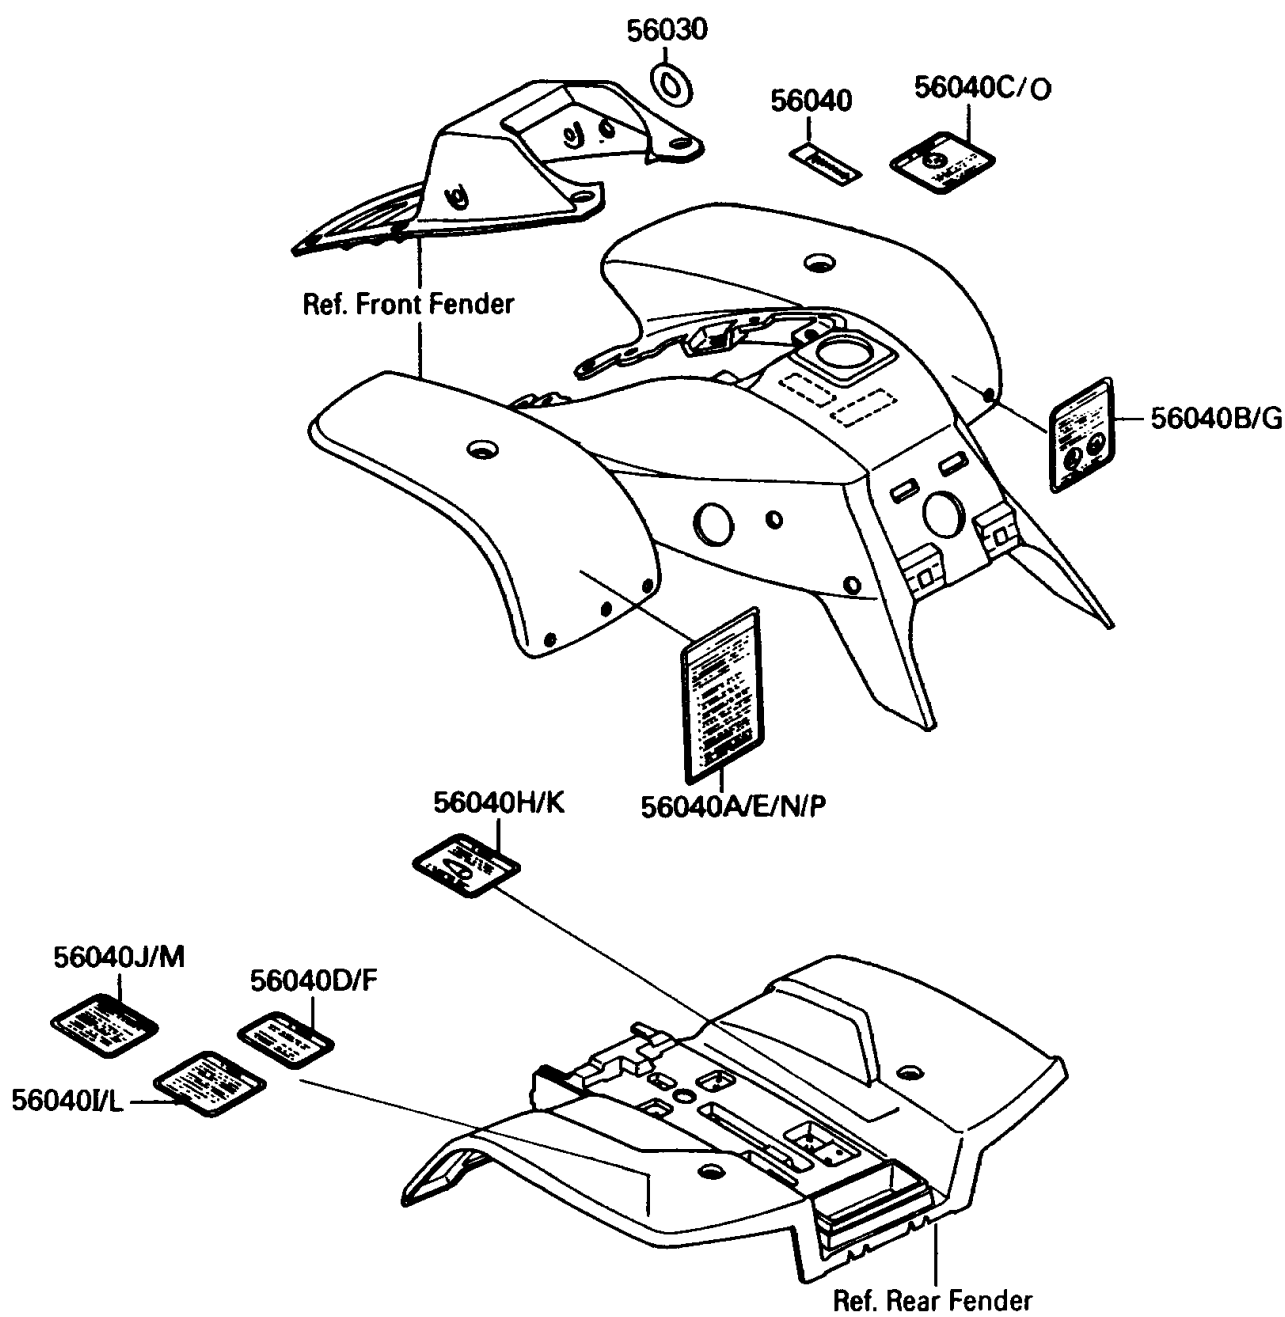

1991 Mojave 250 PARTS DIAGRAM

Label

F2860

1991 Mojave 250 PARTS LIST

Label

ITEM NAME	PART NUMBER	QUANTITY
LABEL,IGNITION SWITCH (Ref # 56030)	56030-1086	1
LABEL-WARNING,SHIFT PATTERN (Ref # 56040)	56040-1201	1
LABEL-WARNING,SERIOUS INJURY (Ref # 56040A)	56040-1256	1
LABEL-WARNING,TRANSPORT (Ref # 56040B)	56040-1261	1
LABEL-WARNING,UNDER 16 (Ref # 56040C)	56040-1276	1
LABEL-WARNING,NO PASSENGER (Ref # 56040D)	56040-1277	1
LABEL-WARNING,GENERAL (Ref # 56040E)	56040-1279	1
LABEL-WARNING,NO PASSENGER (Ref # 56040F)	56040-1280	1
LABEL-WARNING,TRANSPORT (Ref # 56040G)	56040-1283	1
LABEL-WARNING,CHAIN SLACK (Ref # 56040H)	56040-1289	1
LABEL-WARNING,TIRE PRESSURE (Ref # 56040I)	56040-1290	1
LABEL-WARNING,MAX VEHICLE LOAD (Ref # 56040J)	56040-1291	1
LABEL-WARNING,CHAIN SLACK (Ref # 56040K)	56040-1297	1
LABEL-WARNING,TIRE PRESSURE (Ref # 56040L)	56040-1298	1
LABEL-WARNING,MAX VEHICLE LOAD (Ref # 56040M)	56040-1299	1
LABEL-WARNING,GENERAL (Ref # 56040N)	56040-1323	1