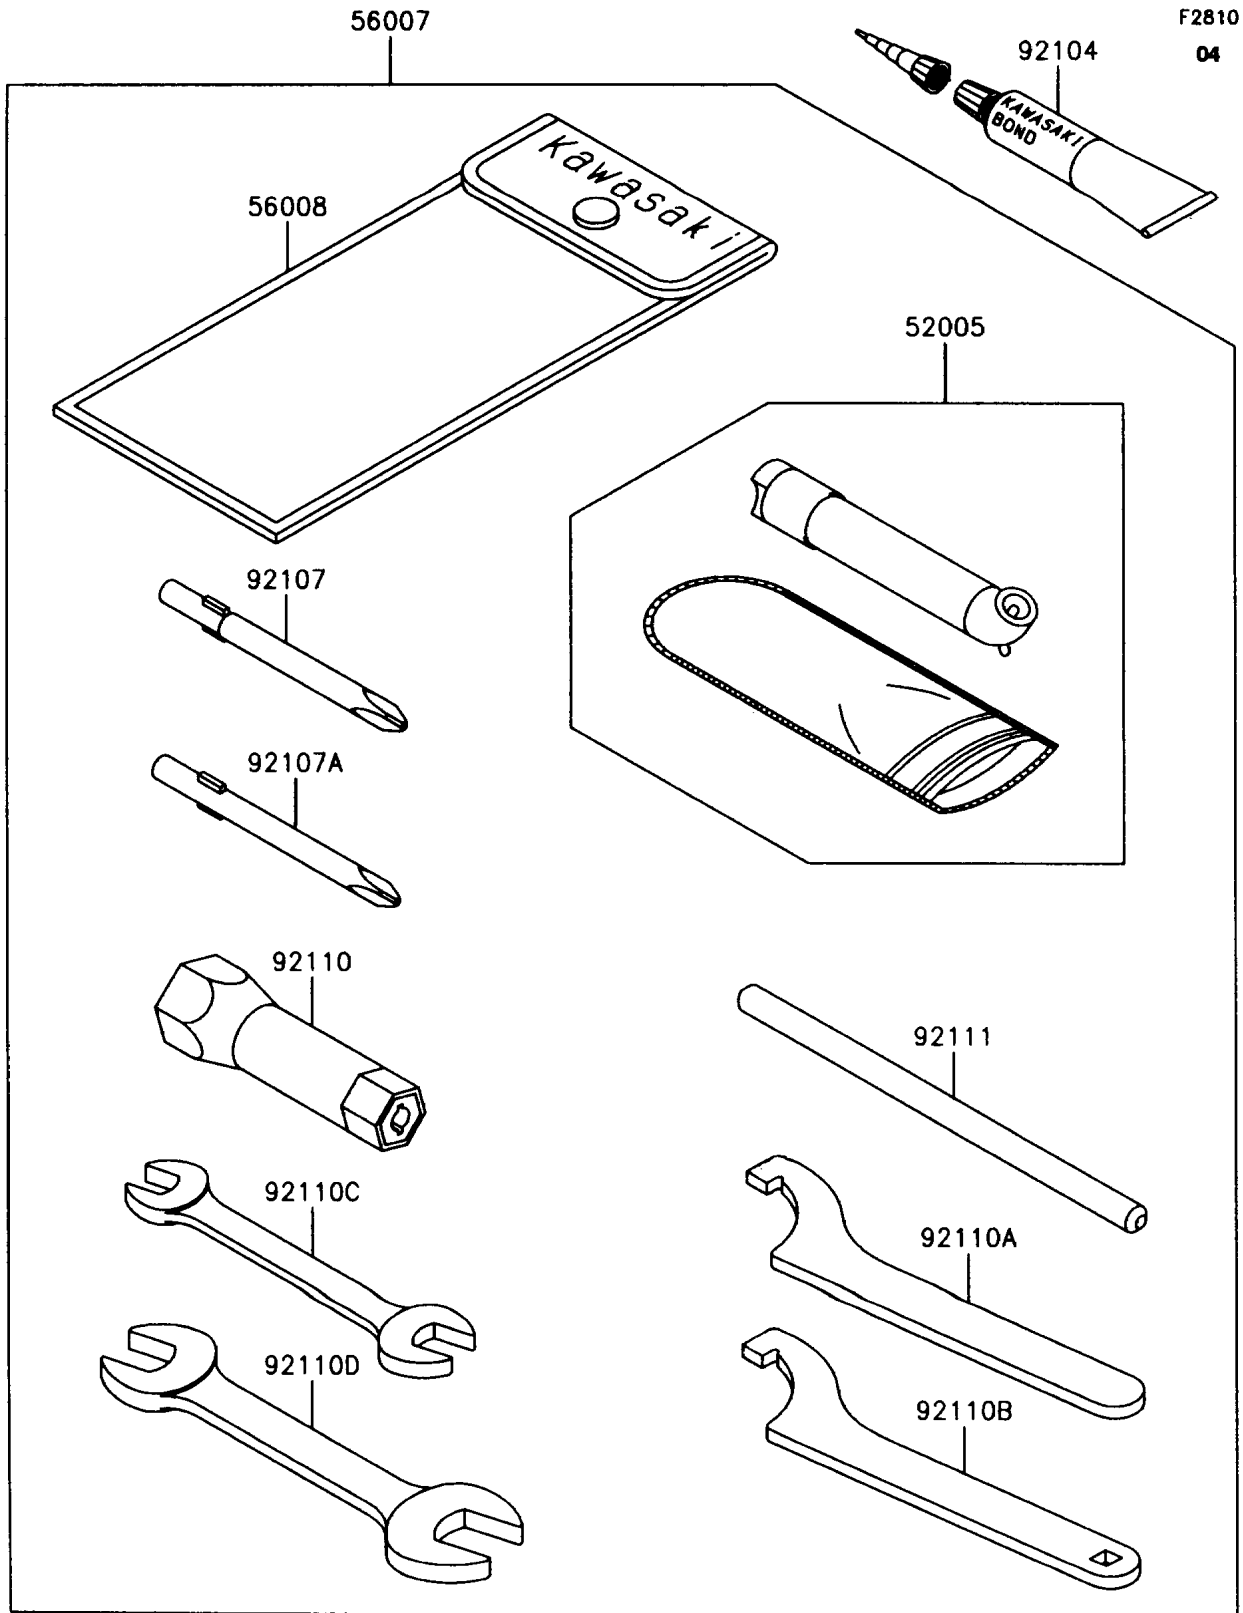

1991 Mojave 250 PARTS DIAGRAM

Tool

1991 Mojave 250 PARTS LIST

Tool

ITEM NAME	PART NUMBER	QUANTITY
GAUGE,AIR (Ref # 52005)	52005-1082	1
TOOLKIT (Ref # 56007)	56007-1326	1
BAG,TOOL (Ref # 56008)	56008-1007	1
GASKET-LIQUID,TUBE,100G,SILVER (Ref # 92104)	92104-002	1
TOOL-DRIVER,#3PHILLIPS (Ref # 92107)	92107-005	1
TOOL-DRIVER,#2PHILLIPS (Ref # 92107A)	92107-1053	1
TOOL-WRENCH,BOX,18MM (Ref # 92110)	92110-1111	1
TOOL-WRENCH,HOOK (Ref # 92110A)	92110-1143	1
TOOL-WRENCH,HOOK (Ref # 92110B)	92110-1144	1
TOOL-WRENCH,OPEN END,10X12 (Ref # 92110C)	92110-1152	1
TOOL-WRENCH,OPEN END,14X17 (Ref # 92110D)	92110-1153	1
TOOL-BAR,8X150 (Ref # 92111)	92111-1053	1