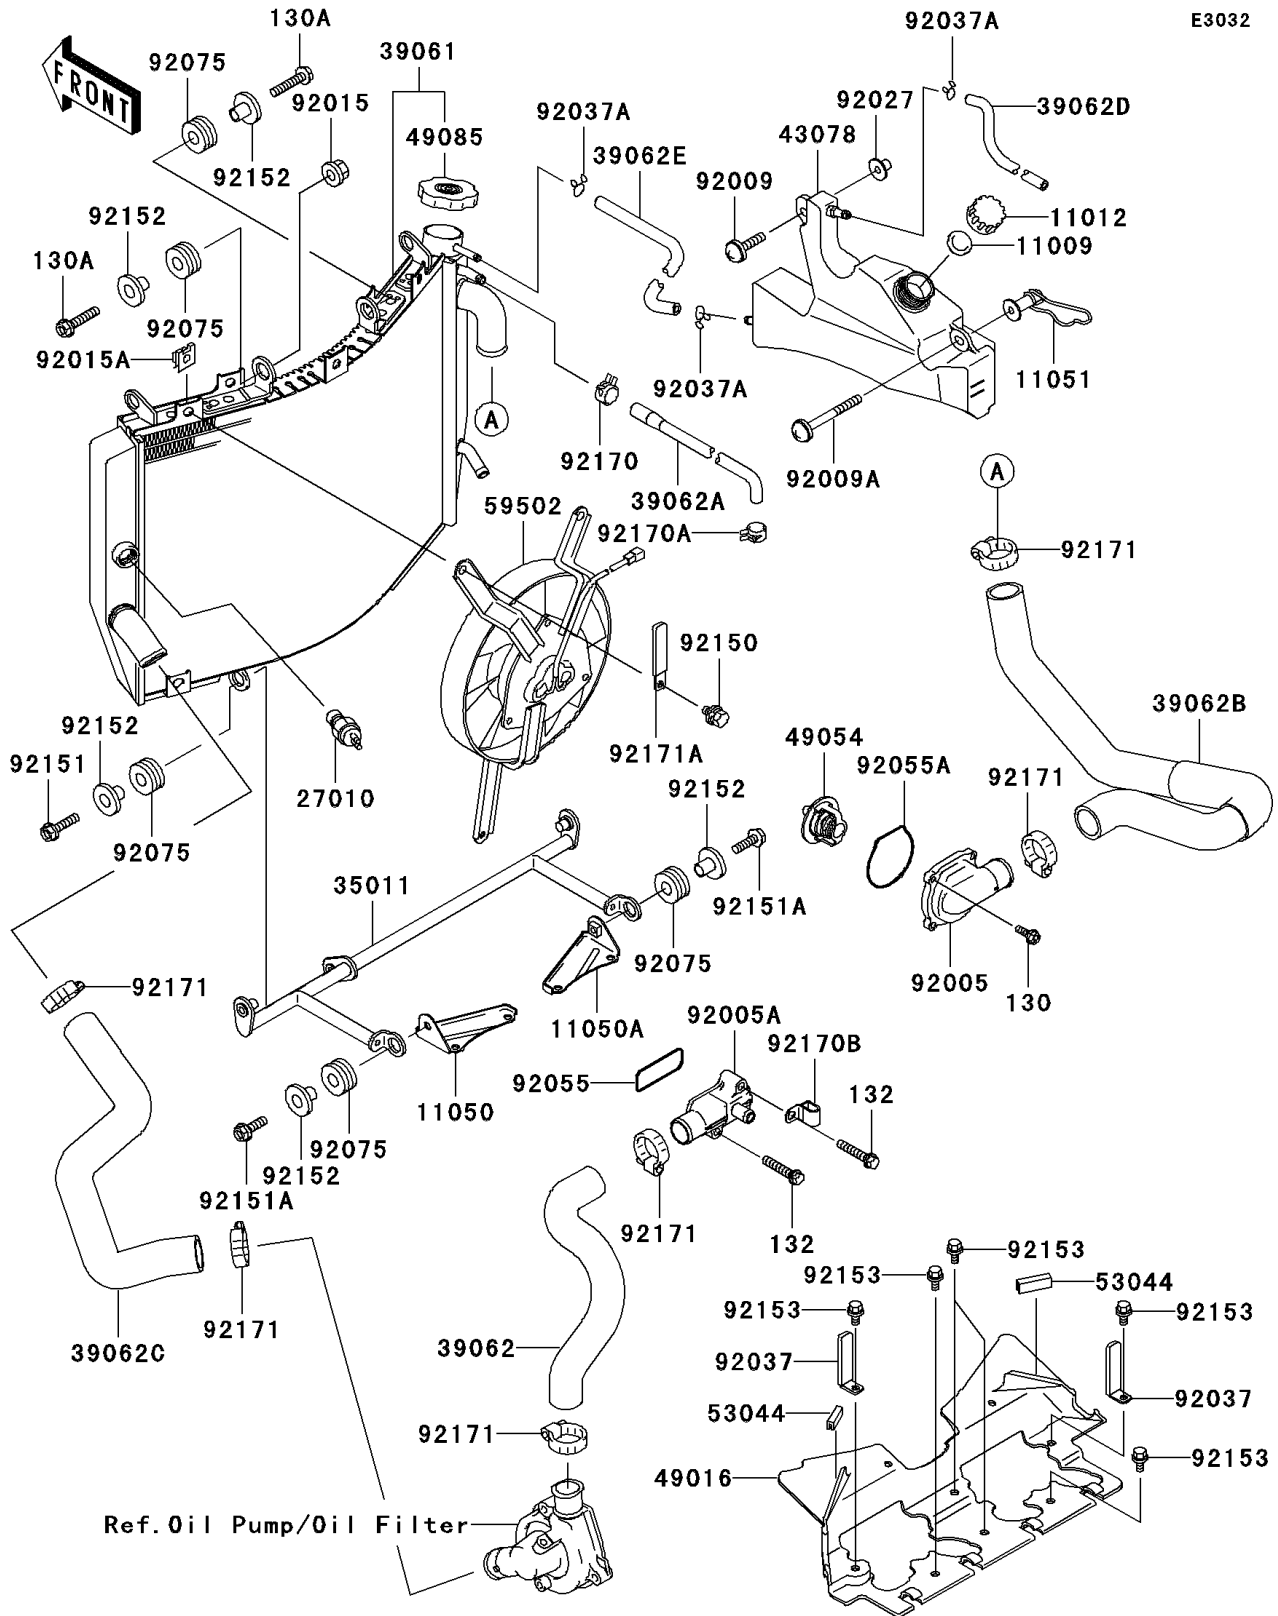

2006 ZZR600 PARTS DIAGRAM

Radiator

E3032

2006 ZZR600 PARTS LIST

Radiator

| ITEM NAME | PART NUMBER | QUANTITY |
|---|-------------|----------|
| GASKET,RESERVOIR TANK CAP (Ref # 11009) | 11009-1145 | 1 |
| CAP (Ref # 11012) | 11012-1084 | 1 |
| BRACKET (Ref # 11050) | 11050-1643 | 1 |
| BRACKET (Ref # 11050A) | 11050-1644 | 1 |
| BRACKET (Ref # 11051) | 11051-1864 | 1 |
| SWITCH,THERMOSTAT (Ref # 27010) | 27010-1304 | 1 |
| STAY (Ref # 35011) | 35011-1903 | 1 |
| RADIATOR-ASSY (Ref # 39061) | 39061-1286 | 1 |
| HOSE-COOLING,PUMP-CYLINDER (Ref # 39062) | 39062-1633 | 1 |
| HOSE-COOLING (Ref # 39062A) | 39062-1742 | 1 |
| HOSE-COOLING,RADIATOR-HEAD (Ref # 39062B) | 39062-1750 | 1 |
| HOSE-COOLING,RADIATOR-PUMP (Ref # 39062C) | 39062-1751 | 1 |
| HOSE-COOLING (Ref # 39062D) | 39062-1780 | 1 |
| HOSE-COOLING,RADIATOR-RESERVER (Ref # 39062E) | 39062-1908 | 1 |
| RESERVOIR (Ref # 43078) | 43078-1162 | 1 |
| COVER-SEAL (Ref # 49016) | 49016-1206 | 1 |
| THERMOSTAT (Ref # 49054) | 49054-1067 | 1 |
| CAP-ASSY-PRESSURE (Ref # 49085) | 49085-1067 | 1 |
| TRIM,L=40 (Ref # 53044) | 53044-1174 | 2 |
| FAN-ASSY (Ref # 59502) | 59502-1128 | 1 |
| FITTING,THERMO CAP (Ref # 92005) | 92005-0076 | 1 |
| FITTING,CYLINDER (Ref # 92005A) | 92005-1343 | 1 |
| SCREW,6X25 (Ref # 92009) | 92009-1465 | 1 |
| SCREW,6X56 (Ref # 92009A) | 92009-1829 | 1 |
| NUT,FLANGED,6MM,BLACK (Ref # 92015) | 92015-1233 | 1 |
| NUT (Ref # 92015A) | 92015-1487 | 3 |
| COLLAR,FLANGED,L=12.1,BLACK (Ref # 92027) | 92027-1651 | 1 |
| CLAMP,HARNESS (Ref # 92037) | 92037-1316 | 2 |
| CLAMP,TUBE (Ref # 92037A) | 92037-147 | 3 |