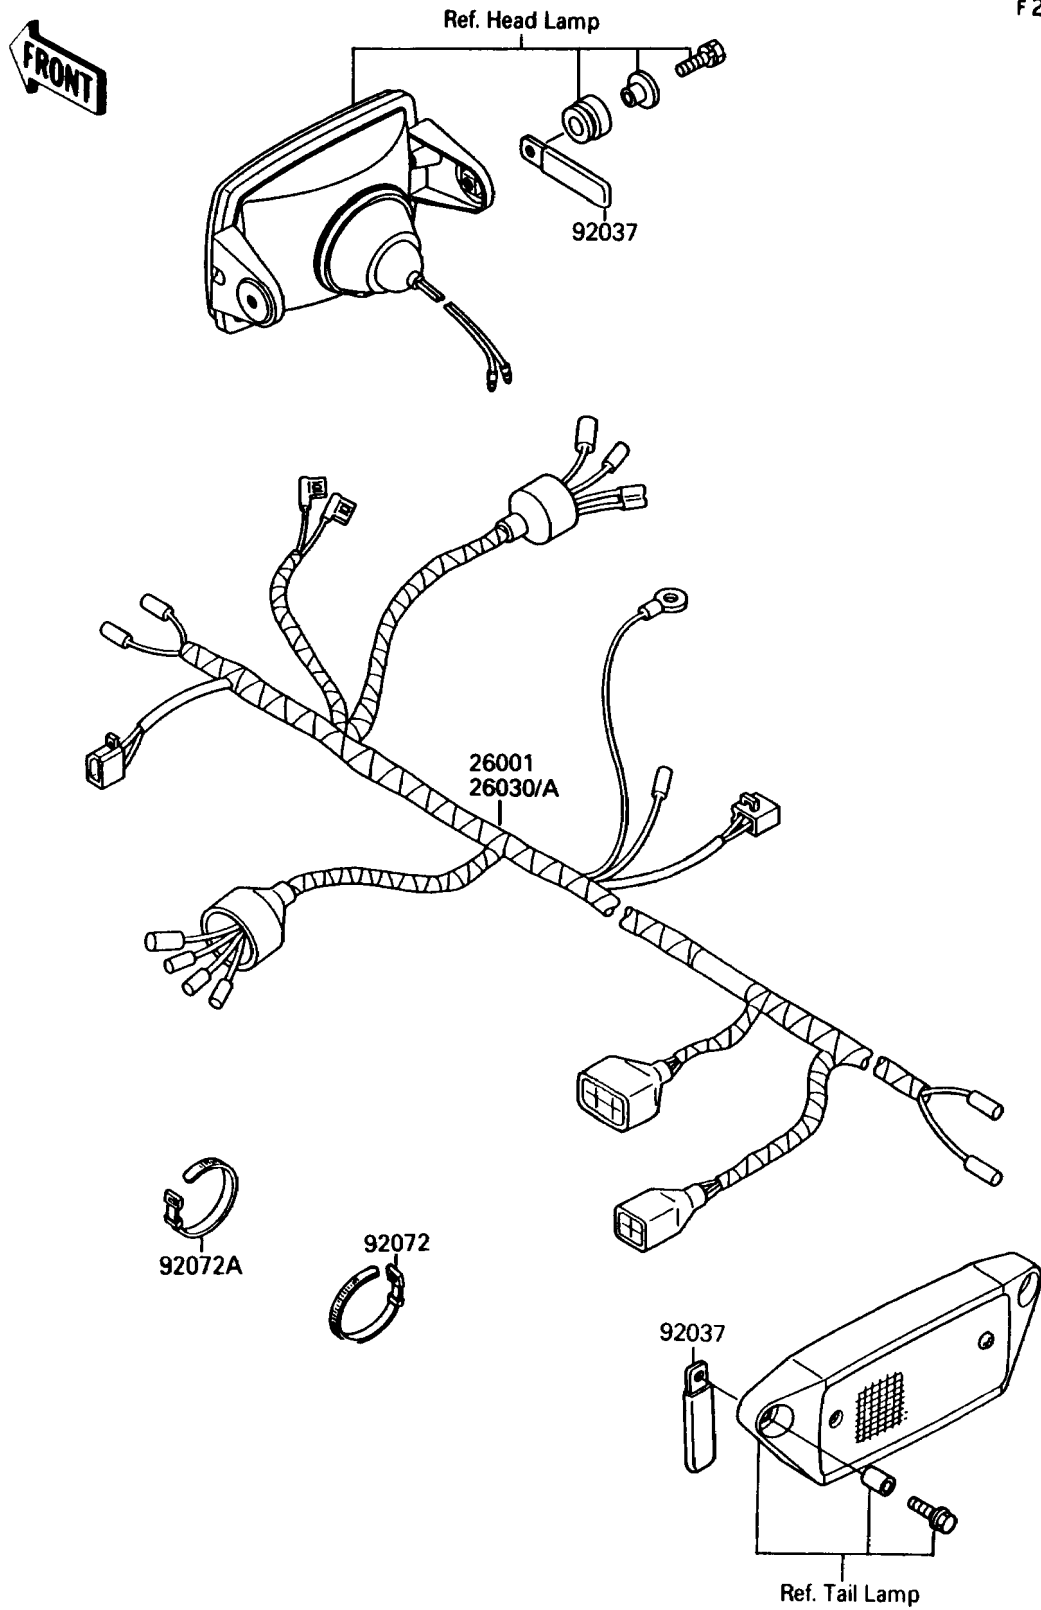

## 1991 Mojave 250 PARTS DIAGRAM

Electrical Equipment

F2760

## 1991 Mojave 250 PARTS LIST

Electrical Equipment

ITEM NAME	PART NUMBER	QUANTITY
HARNESS,MAIN (Ref # 26030)	26030-1003	1
HARNESS,MAIN (Ref # 26030A)	26030-1065	1
CLAMP,WIRING HARNESS (Ref # 92037)	92037-1069	1
BAND,L=149 (Ref # 92072)	92072-031	1
BAND,L=203.2 (Ref # 92072A)	92072-3505	1