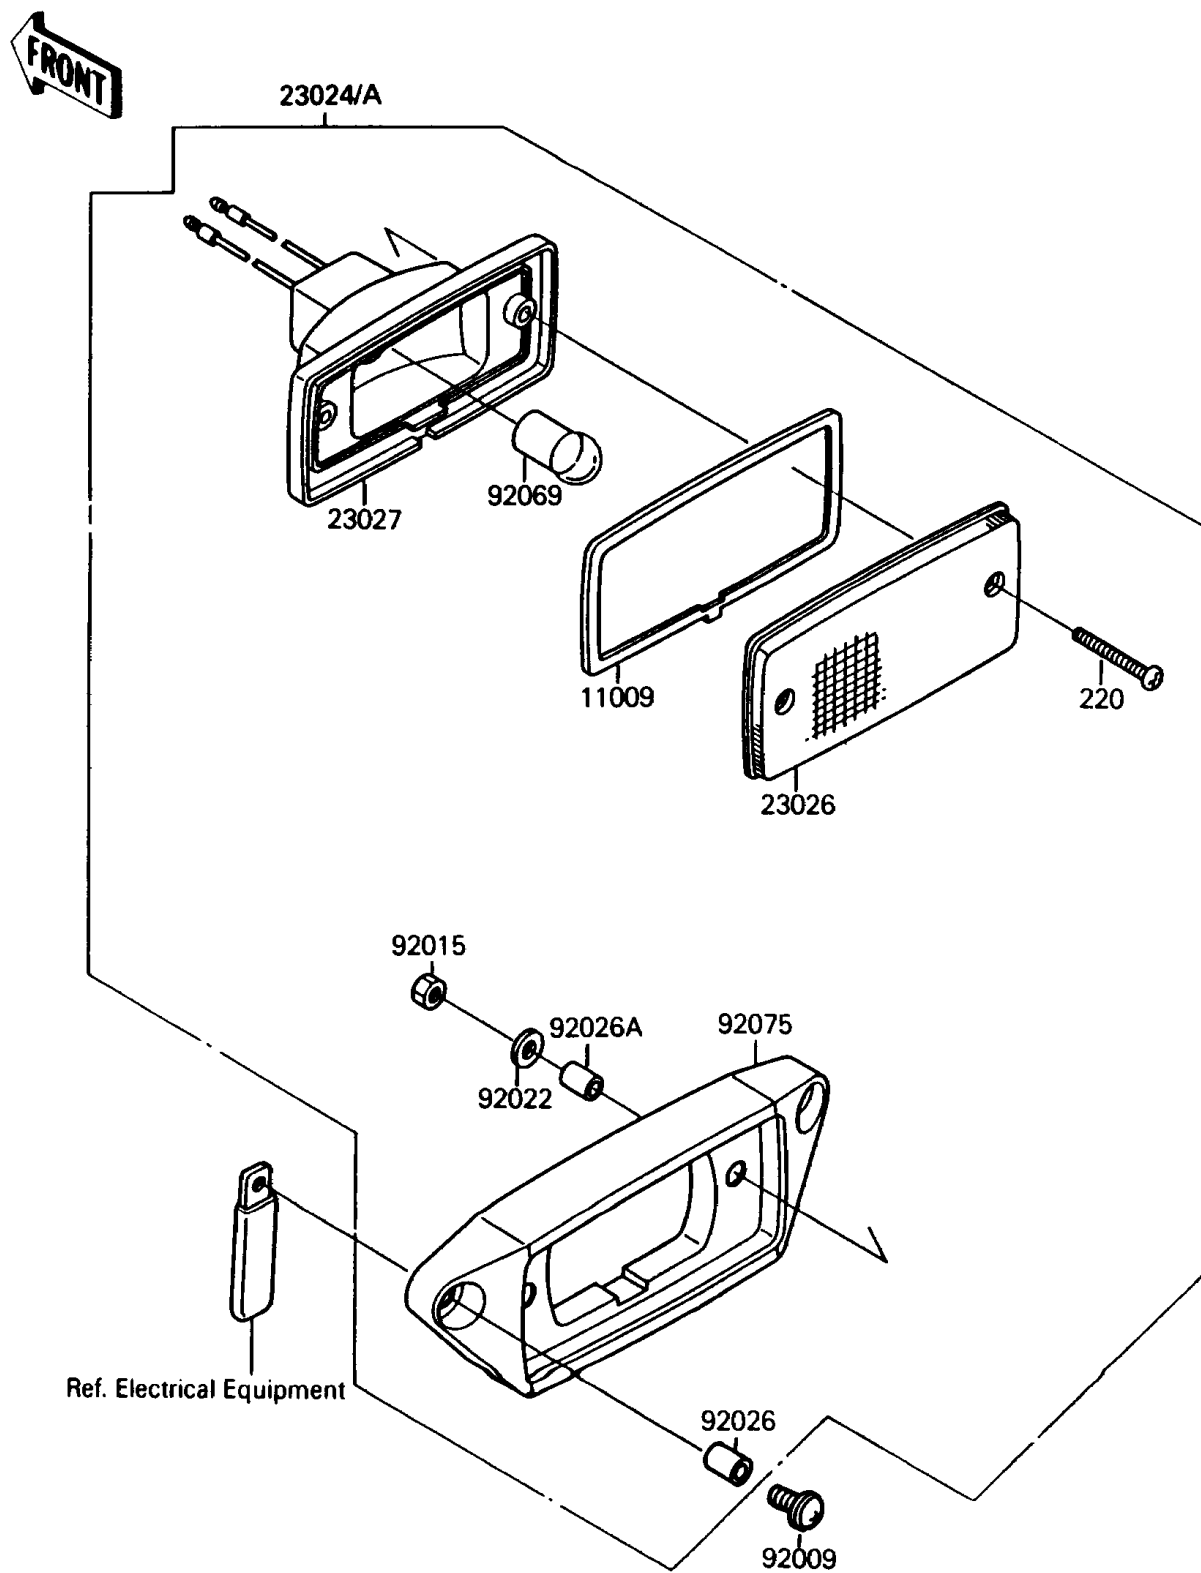

1991 Mojave 250 PARTS DIAGRAM

Tail Lamp

F2720

1991 Mojave 250 PARTS LIST

Tail Lamp

ITEM NAME	PART NUMBER	QUANTITY
GASKET,TAIL LAMP (Ref # 11009)	11009-4004	1
LAMP-ASSY-TAIL (Ref # 23024A)	23024-1123	1
LENS,TAIL LAMP (Ref # 23026)	23026-4003	1
SCREW,6X22,BLACK (Ref # 92009)	92009-1256	1
NUT,4MM (Ref # 92015)	92015-1550	1
WASHER,PLAIN,4MM (Ref # 92022)	92022-1762	1
SPACER,6.3X8.3X10 (Ref # 92026)	92026-1260	1
SPACER,4.5X6.5X10 (Ref # 92026A)	92026-1261	1
BULB,12V 8W (Ref # 92069)	92069-1012	1
DAMPER,TAIL LAMP (Ref # 92075)	92075-1782	1
SCREW-PAN-CROS (Ref # 220)	220B0430	1