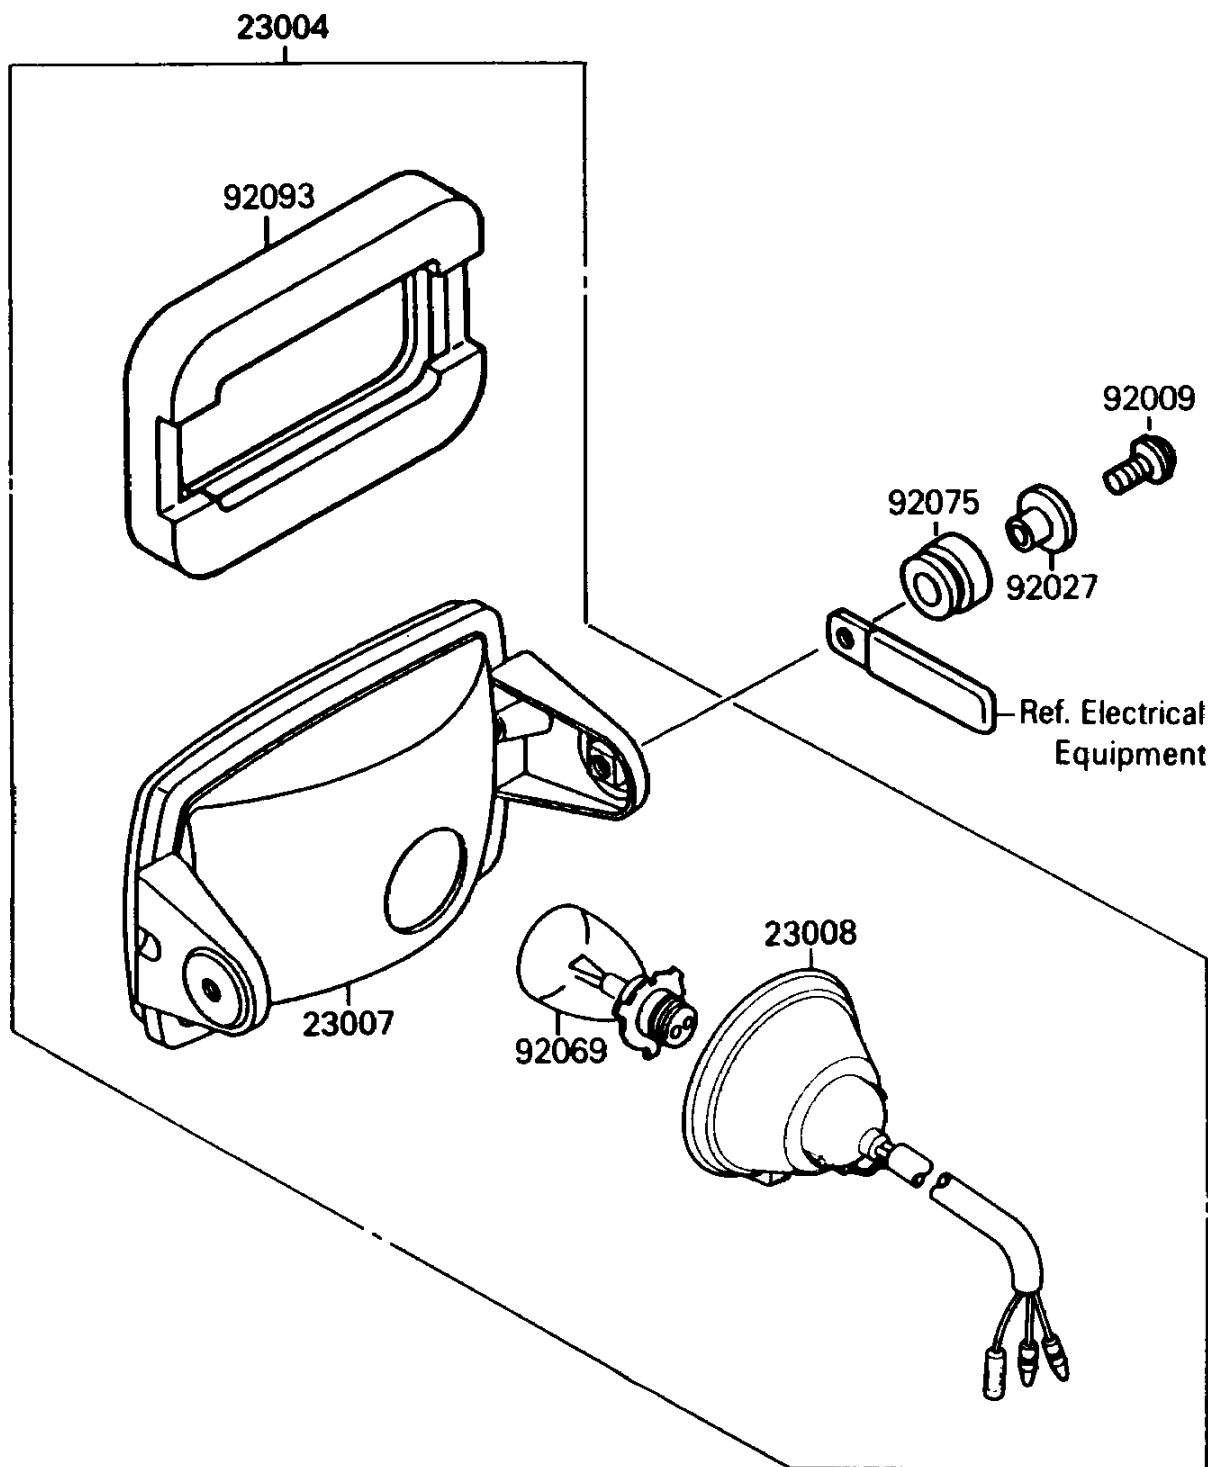

1991 Mojave 250 PARTS DIAGRAM

Head Lamp

F2710

1991 Mojave 250 PARTS LIST

Head Lamp

ITEM NAME	PART NUMBER	QUANTITY
LAMP-HEAD (Ref # 23004)	23004-1233	1
LENS-COMP,HEAD LAMP (Ref # 23007)	23007-1183	1
SOCKET-ASSY,HEAD LAMP (Ref # 23008)	23008-1358	1
SCREW,6X22,BLACK (Ref # 92009)	92009-1256	1
COLLAR,L=13.1,BLACK (Ref # 92027)	92027-1450	1
BULB,12V 45/45W (Ref # 92069)	92069-1061	1
DAMPER (Ref # 92075)	92075-1690	1
SEAL,HEAD LAMP (Ref # 92093)	92093-1222	1