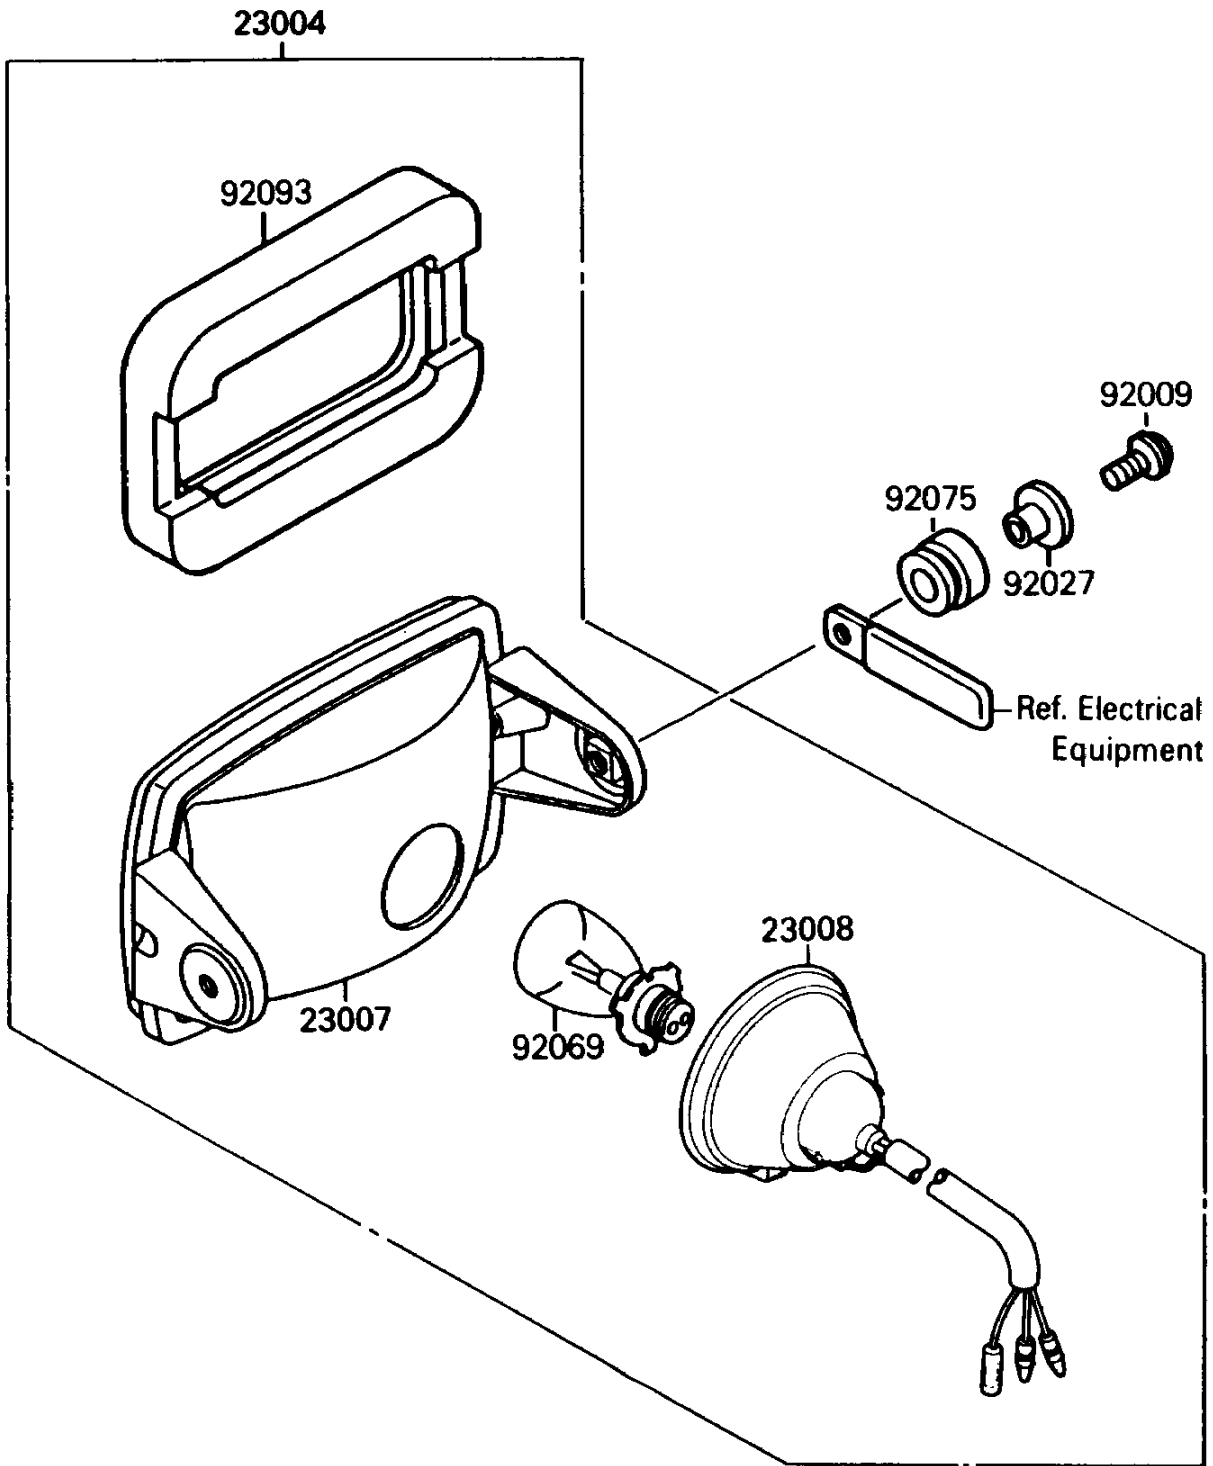

1989 Mojave 250 PARTS DIAGRAM

Head Lamp

F2710

1989 Mojave 250 PARTS LIST

Head Lamp

ITEM NAME	PART NUMBER	QUANTITY
LAMP-HEAD (Ref # 23004)	23004-1233	1
LENS-COMP,HEAD LAMP (Ref # 23007)	23007-1183	1
SOCKET-ASSY,HEAD LAMP (Ref # 23008)	23008-1358	1
SCREW,6X22,BLACK (Ref # 92009)	92009-1256	2
COLLAR,L=13.1,BLACK (Ref # 92027)	92027-1450	2
BULB,12V 45/45W (Ref # 92069)	92069-1061	1
DAMPER (Ref # 92075)	92075-1690	2
SEAL,HEAD LAMP (Ref # 92093)	92093-1222	1